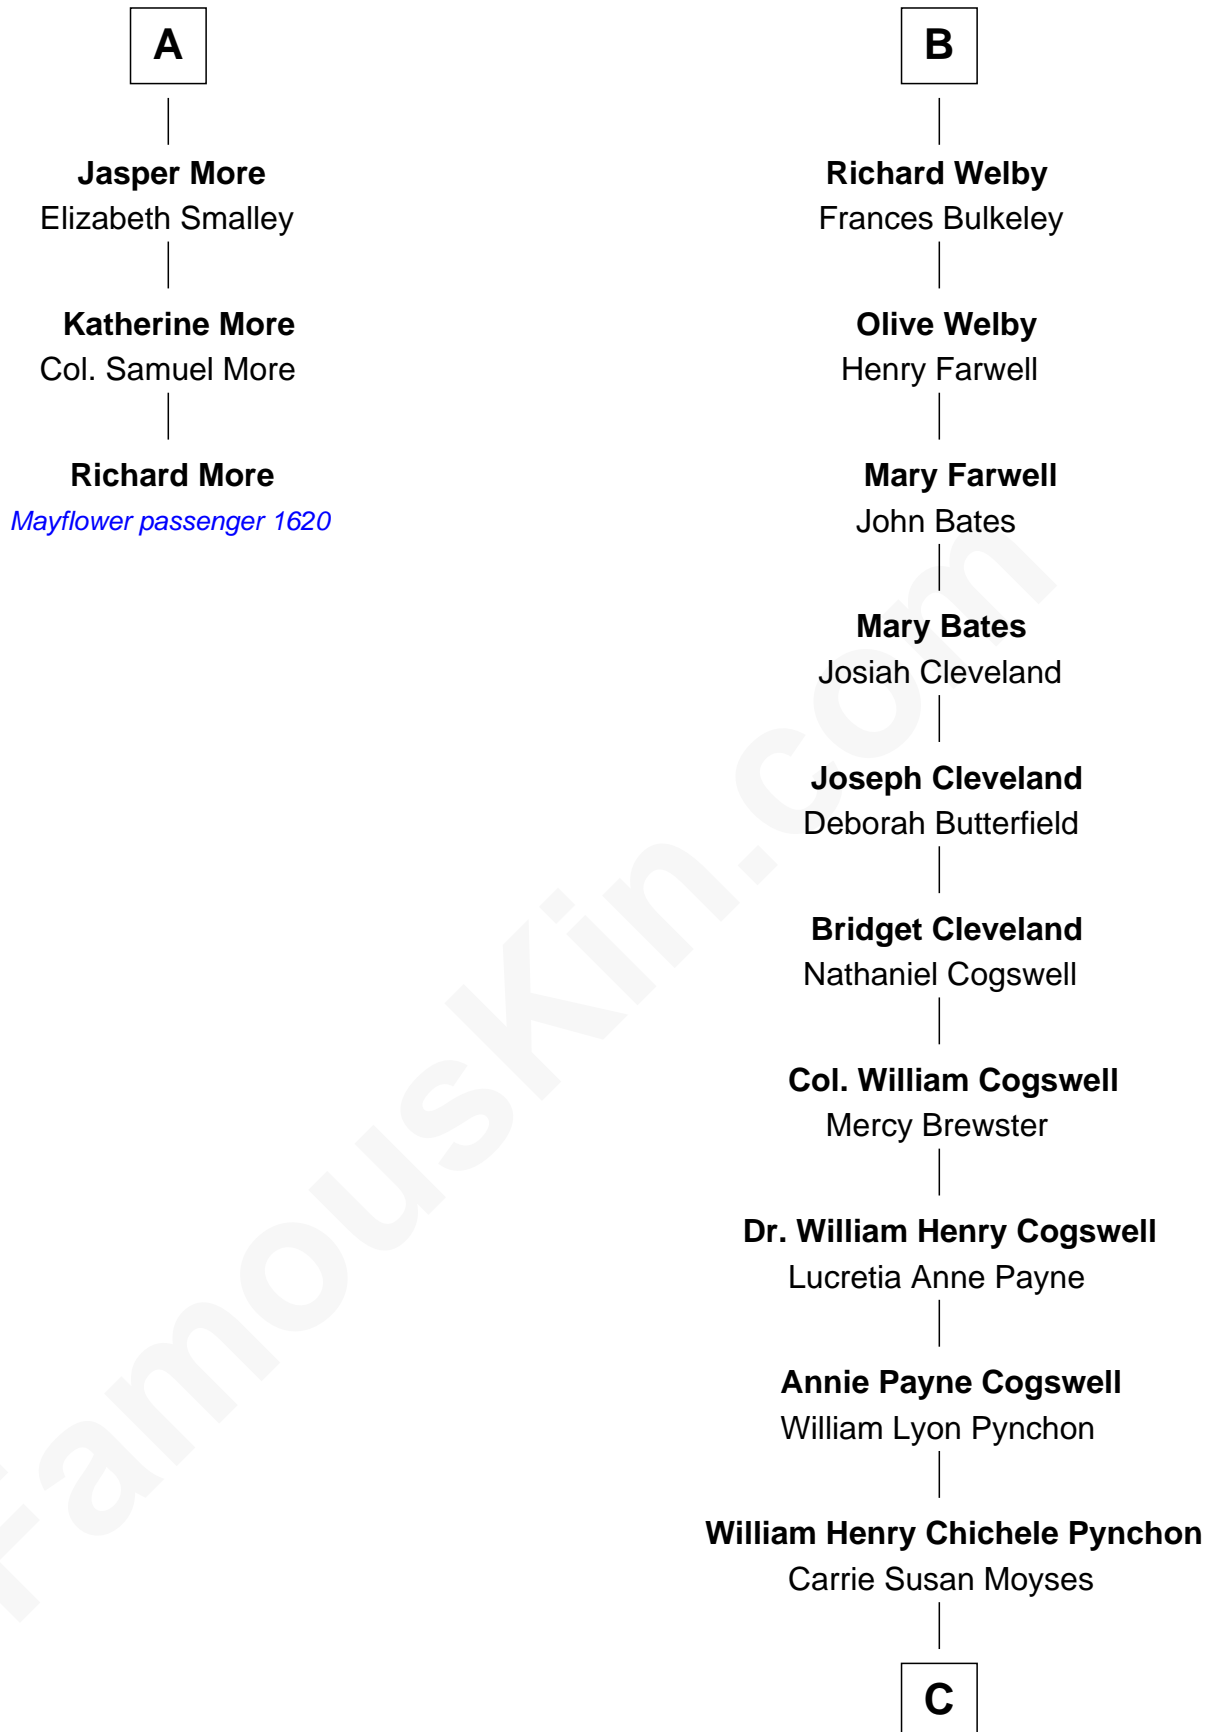

MAYFLOWER

FamousKin.com Relationship Chart of

Richard More

(c1614 - c1696) Mayflower passenger 1620

9th cousin 9 times removed of

Thomas Pynchon

American Novelist

Sir Philip le Despencer

Sir Robert Tyrwhit

Maud Talboys

Katharine Tyrwhit

Sir Richard Thimbleby

Elizabeth Thimbleby

Thomas Welby

B

C