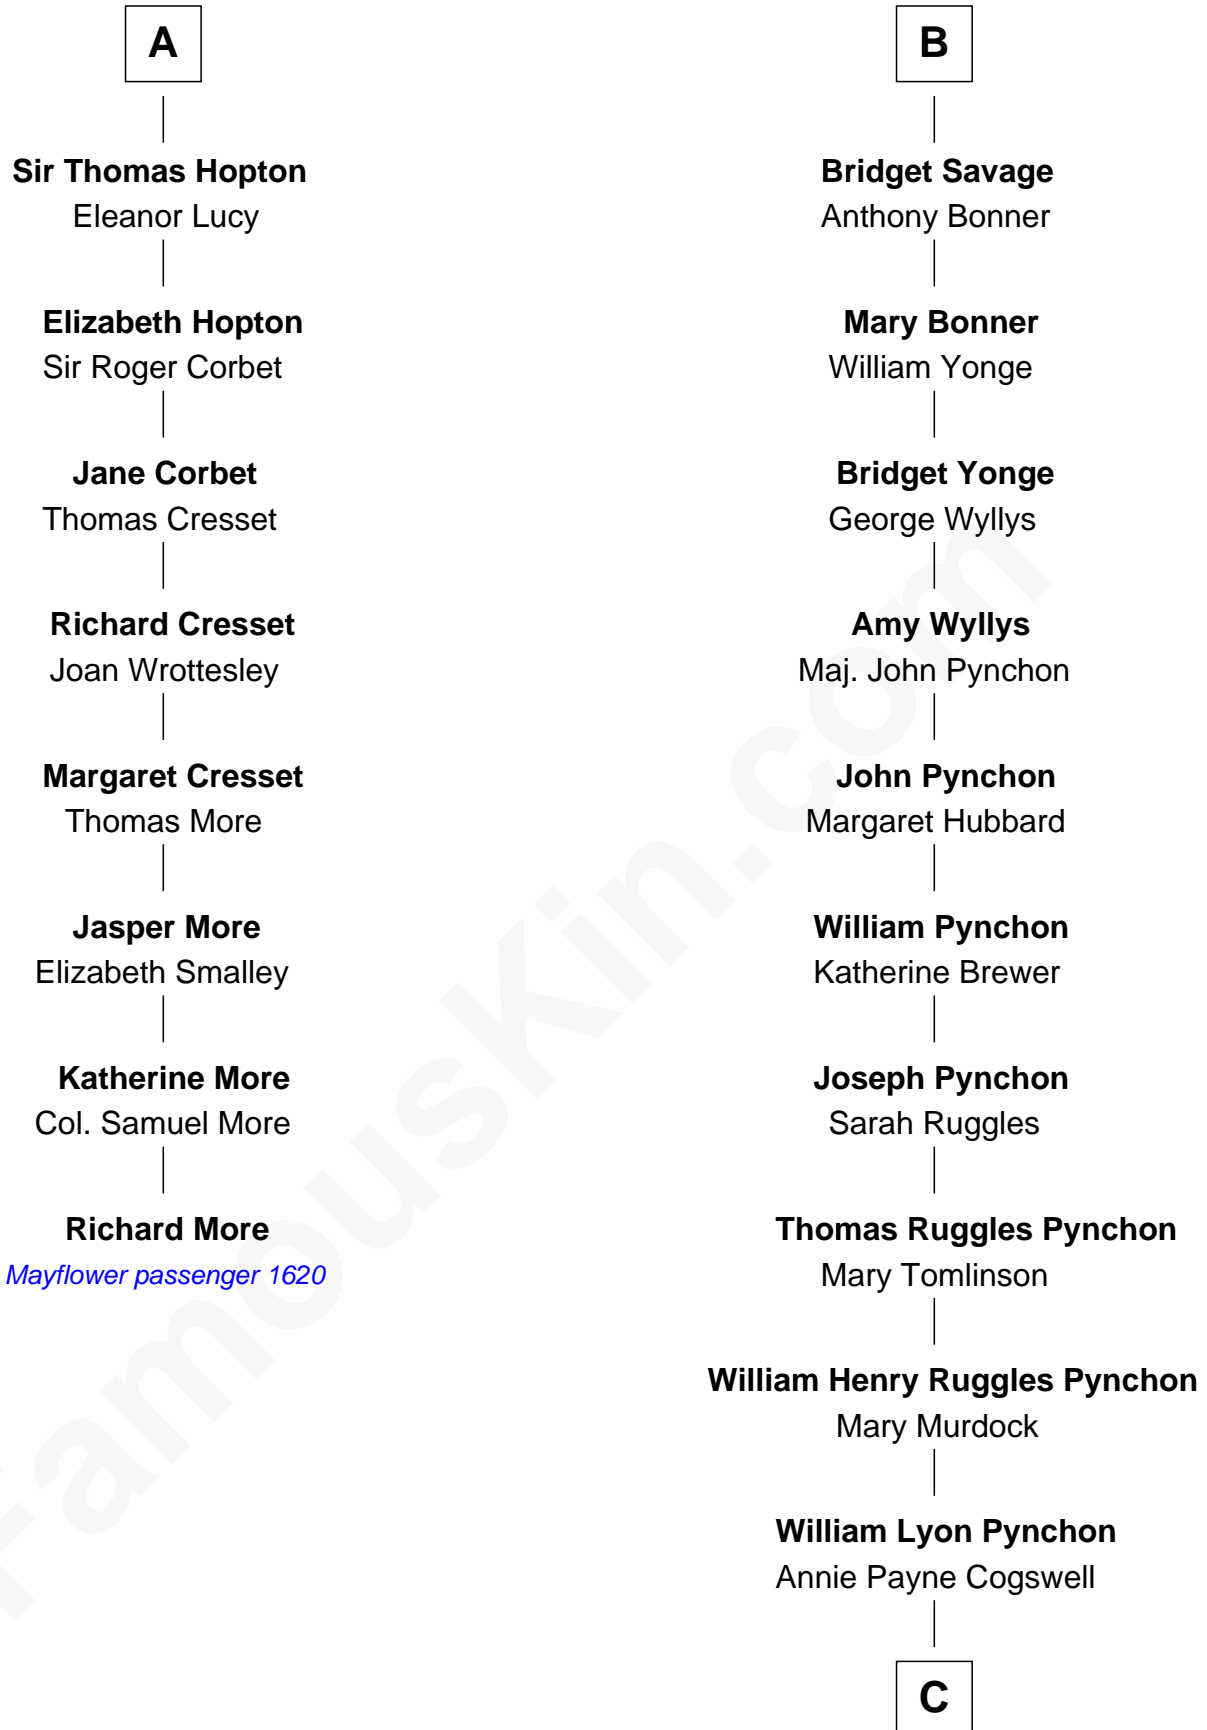

MAYFLOWER

FamousKin.com Relationship Chart of **Richard More**

(c1614 - c1696) *Mayflower* passenger 1620

14th cousin 5 times removed of

Thomas Pynchon
American Novelist

Humphrey de Bohun
Elizabeth Plantagenet

Eleanor de Bohun
Sir James le Boteler

Pernel le Boteler
Sir Gilbert Talbot

Elizabeth Talbot
Sir Henry de Grey

Richard Grey
Blanche de la Vache

Alice Grey
Sir William Burley

Elizabeth Burley
Sir John Hopton

Sir Walter Hopton
Joan Mortimer

A

Sir William de Bohun
Elizabeth de Badlesmere

Elizabeth de Bohun
Sir Richard Fitzalan

Elizabeth Fitzalan
Sir Robert Goushill

Joan Goushill
Sir Thomas Stanley

Katherine Stanley
Sir John Savage

Sir Christopher Savage
Anne Stanley

Sir Christopher Savage
Anne Lygon

B

C

William Henry Chichele Pynchon

Carrie Susan Moyses

Thomas Ruggles Pynchon

Catherine Frances Bennett