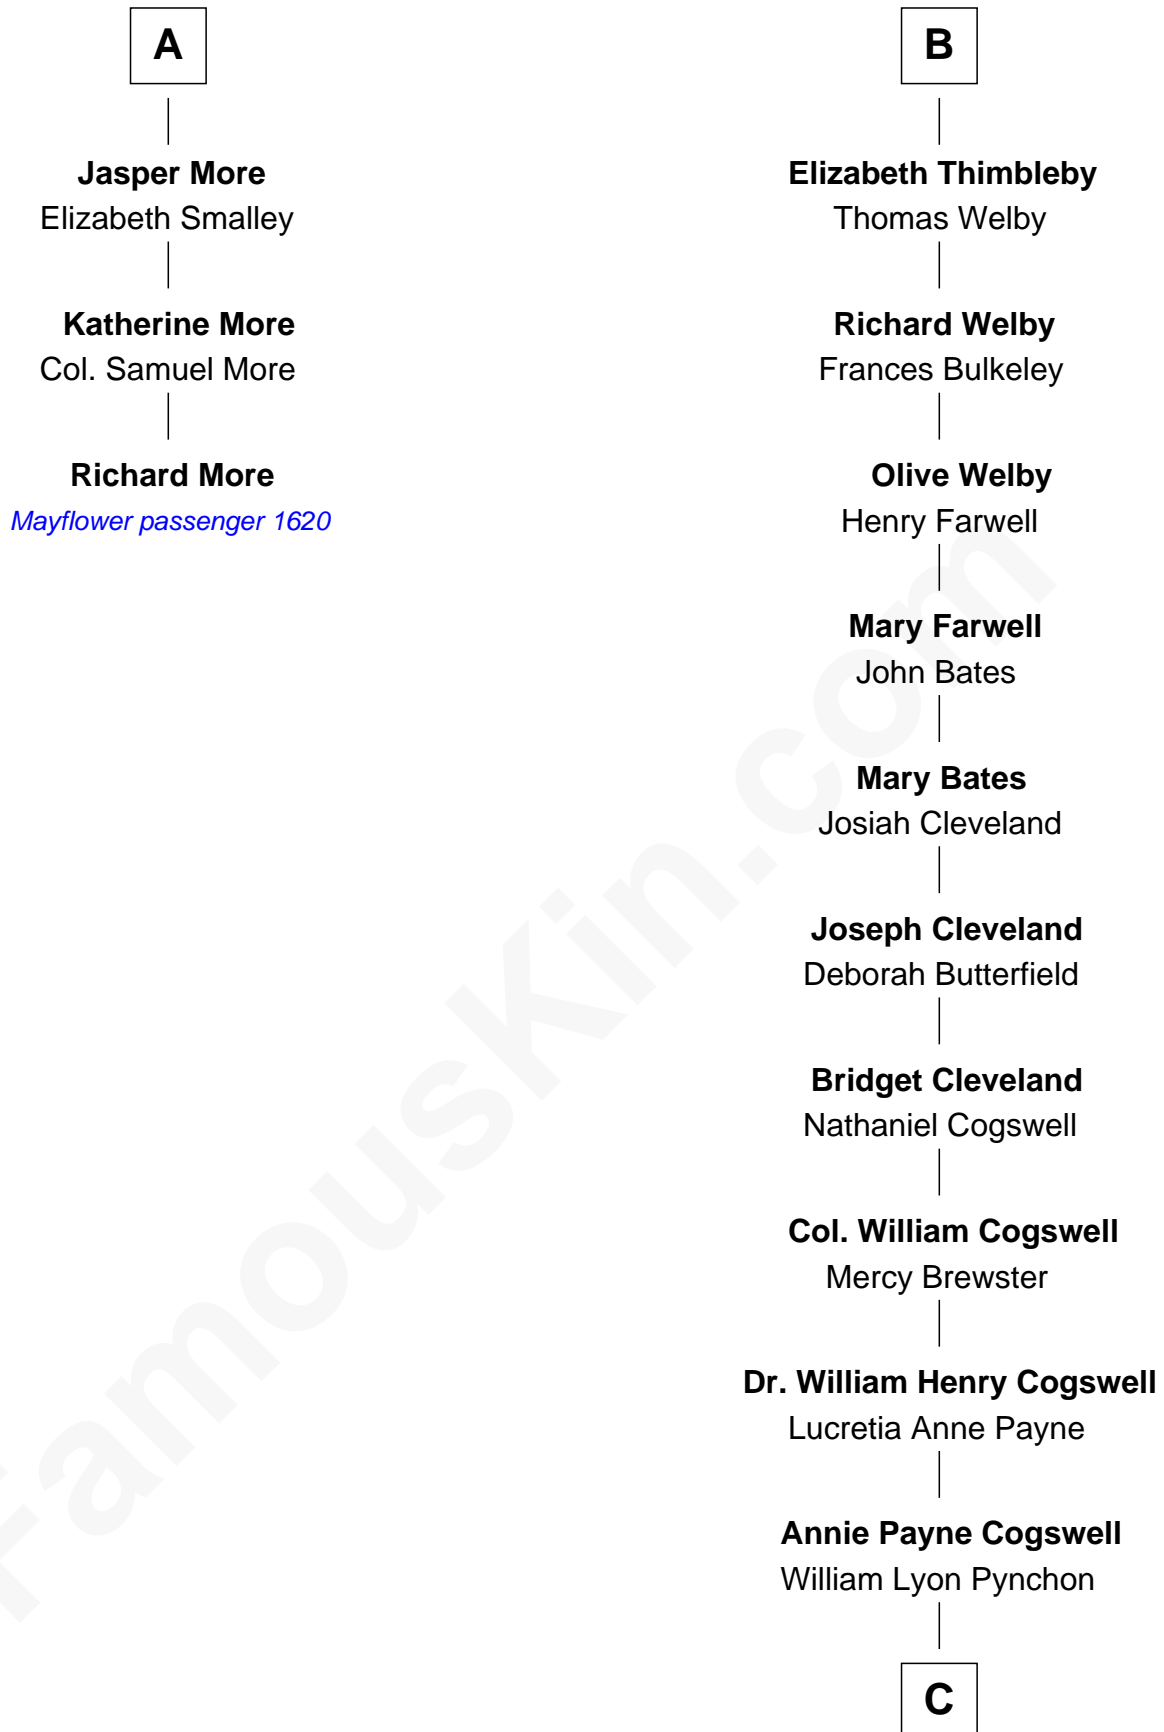

MAYFLOWER

FamousKin.com Relationship Chart of

Richard More

(c1614 - c1696) Mayflower passenger 1620

9th cousin 10 times removed of

Thomas Pynchon

American Novelist

John de Mowbray
Elizabeth de Segrave

Margaret Mowbray
Sir Reginald Lucy

Sir Walter Lucy
Eleanor L'Arcedeckne

Eleanor Lucy
Sir Thomas Hopton

Elizabeth Hopton
Sir Roger Corbet

Jane Corbet
Thomas Cresset

Richard Cresset
Joan Wrottesley

Margaret Cresset
Thomas More

A

Joan de Mowbray
Sir Thomas Grey

Maud Grey
Sir Robert Ogle

Anne Ogle
Sir William Heron

Elizabeth Heron
Sir John Heron

Elizabeth Heron
Sir Robert Talboys

Maud Talboys
Sir Robert Tyrwhit

Katharine Tyrwhit
Sir Richard Thimbleby

B

C

William Henry Chichele Pynchon

Carrie Susan Moyses

Thomas Ruggles Pynchon

Catherine Frances Bennett

Thomas Pynchon

Novelist