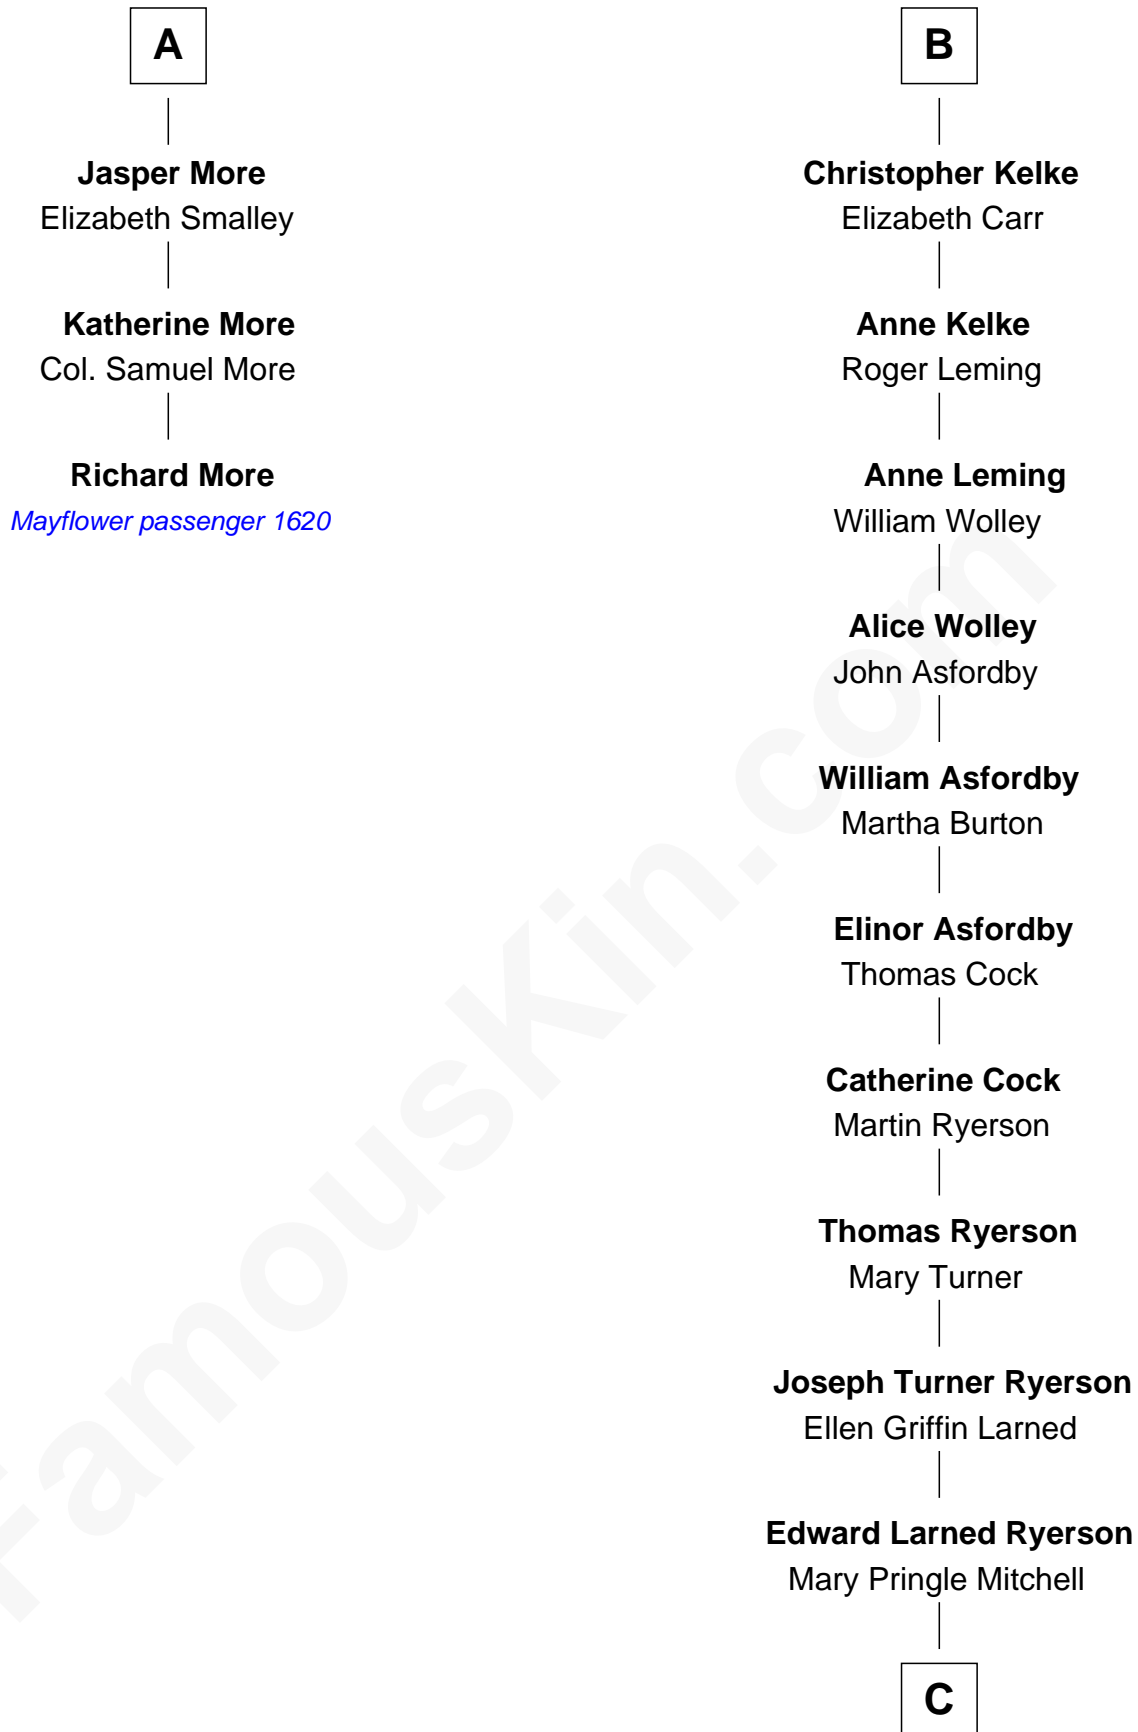

MAYFLOWER

FamousKin.com Relationship Chart of

Richard More

(c1614 - c1696) *Mayflower* passenger 1620

9th cousin 11 times removed of

Paget Brewster

TV Actress

Sir Hugh de Stafford
Philippa de Beauchamp

Michael de la Pole

Isabel de la Pole

Thomas Morley

Anne Morley

Sir John Hastings

Elizabeth Hastings

Sir Robert Hildyard

Katherine Hildyard

William Girlington

Isabel Girlington

Christopher Kelke

Christopher Kelke

Jane St. Paul

B

C

Donald Mitchell Ryerson

Isabelle McGenniss

Joan Ryerson

George Washington Wales Brewster

Galen Brewster

Hathaway Tew

Paget Brewster

TV Actress