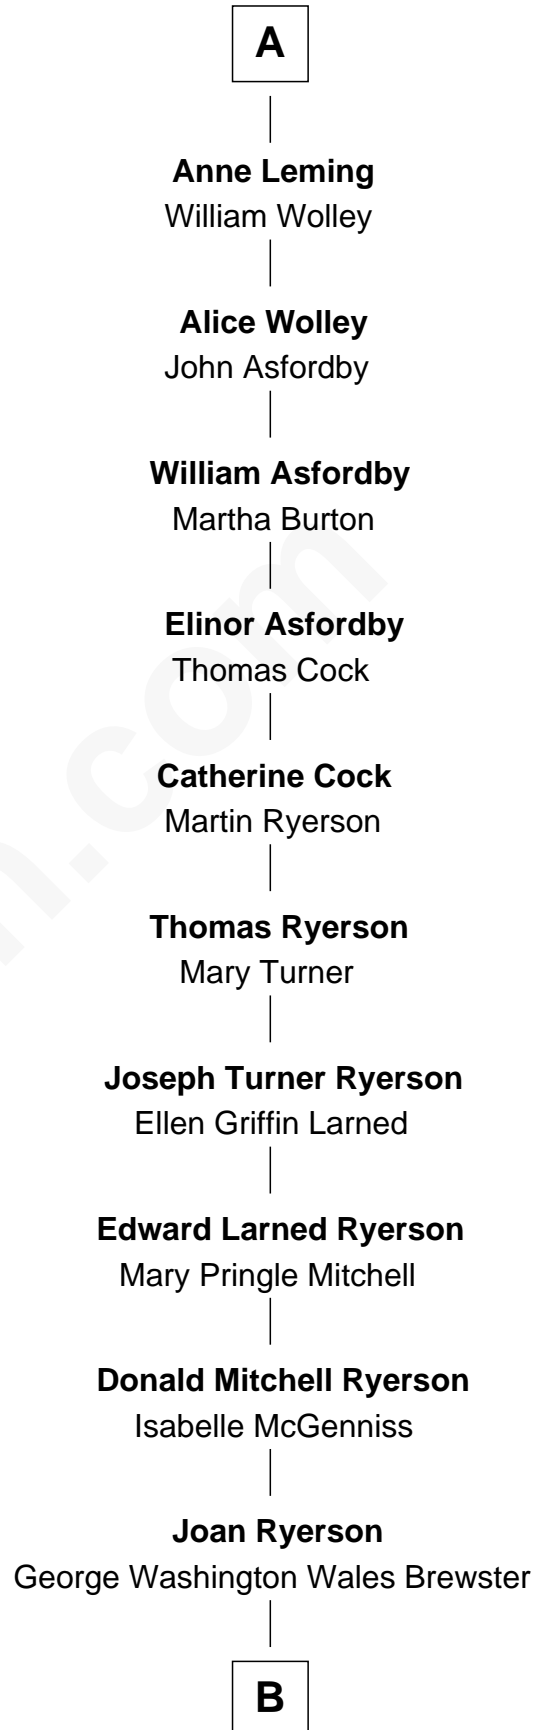

MAYFLOWER

FamousKin.com Relationship Chart of

Richard More

(c1614 - c1696) Mayflower passenger 1620

7th cousin 11 times removed of

Paget Brewster

TV Actress

Sir John Clifford

Richard Cresset

Margaret Cresset

Thomas More

Jasper More

Elizabeth Smalley

Katherine More

Col. Samuel More

Richard More

Mayflower passenger 1620

Mary Clifford

Sir Philip Wentworth

Elizabeth Wentworth

Sir Martin de la See

Elizabeth de la See

Roger Kelke

Christopher Kelke

Isabel Girlington

Christopher Kelke

Jane St. Paul

Christopher Kelke

Elizabeth Carr

Anne Kelke

Roger Leming

A