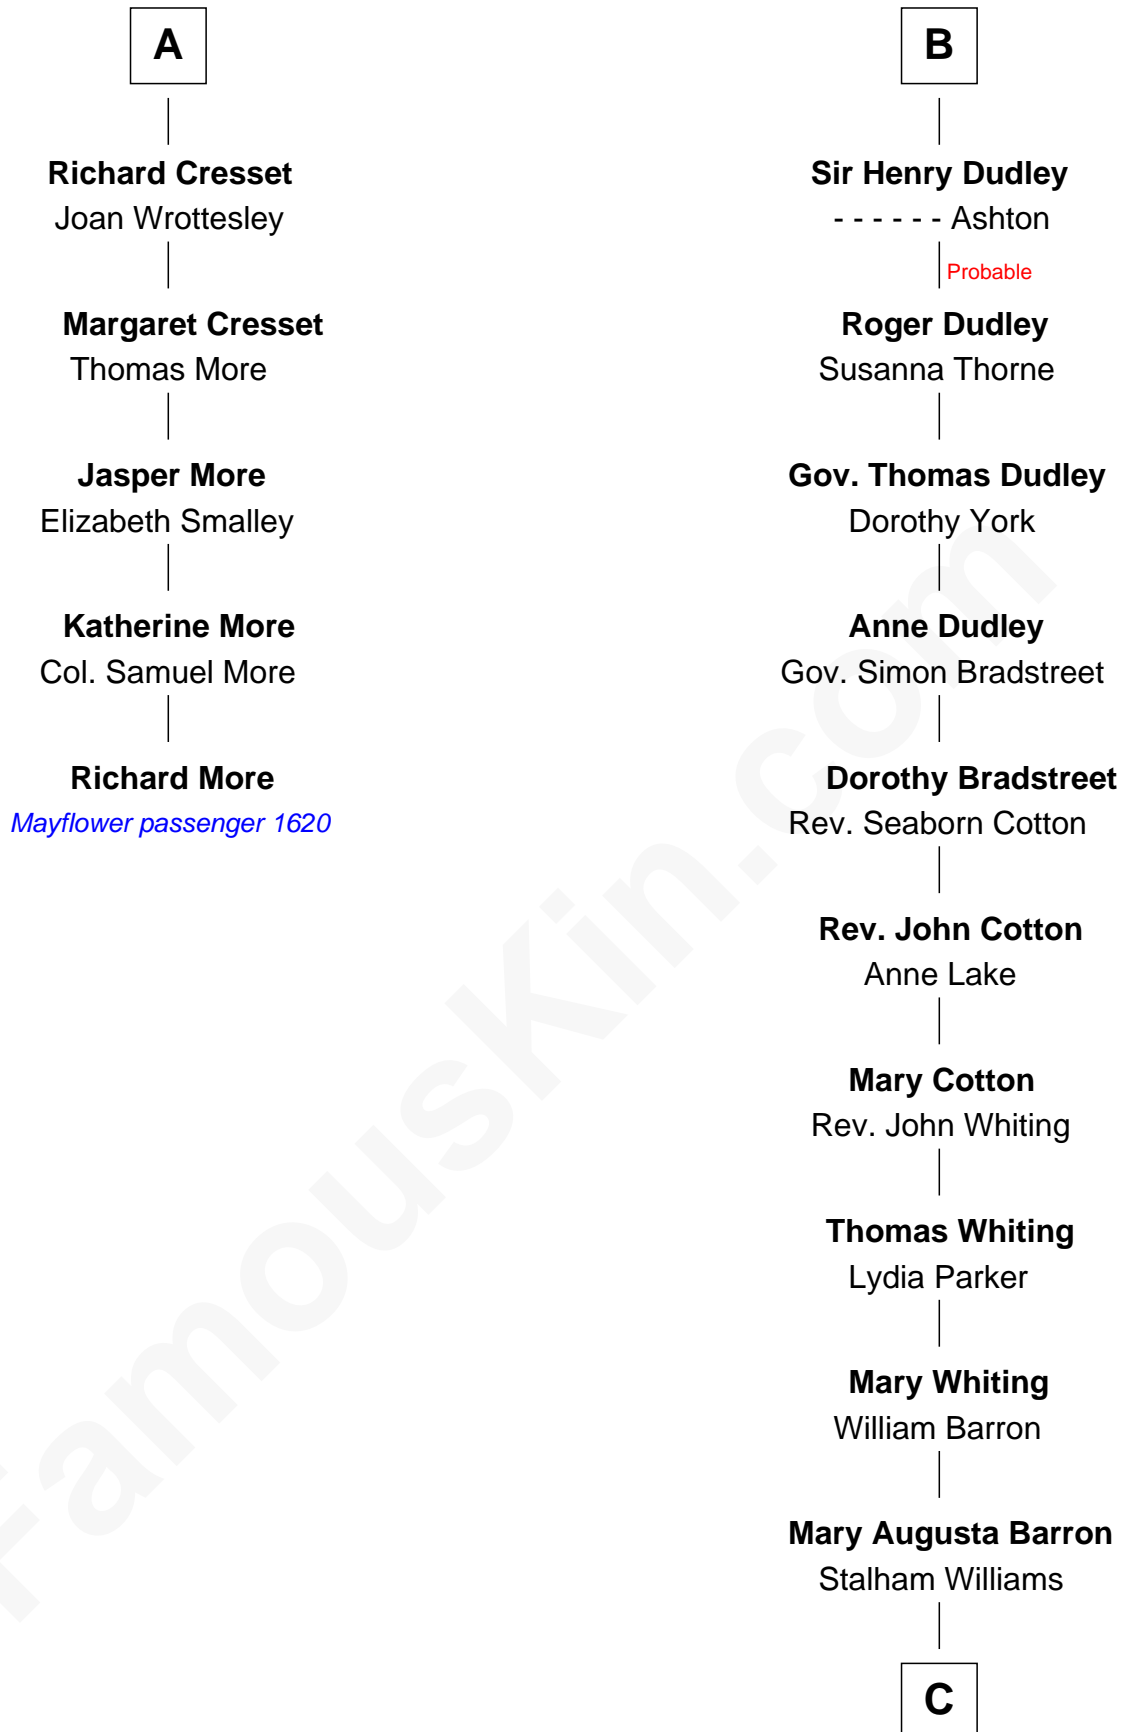

MAYFLOWER

FamousKin.com Relationship Chart of

Richard More

(c1614 - c1696) *Mayflower passenger 1620*

11th cousin 8 times removed of

James Sherman

27th U.S. Vice-President

C

—
Frances Lucretia Williams
Richard Winslow Sherman

—
Mary Frances Sherman
Richard Updike Sherman

—
James Sherman
27th U.S. Vice-President

FamousKin.com