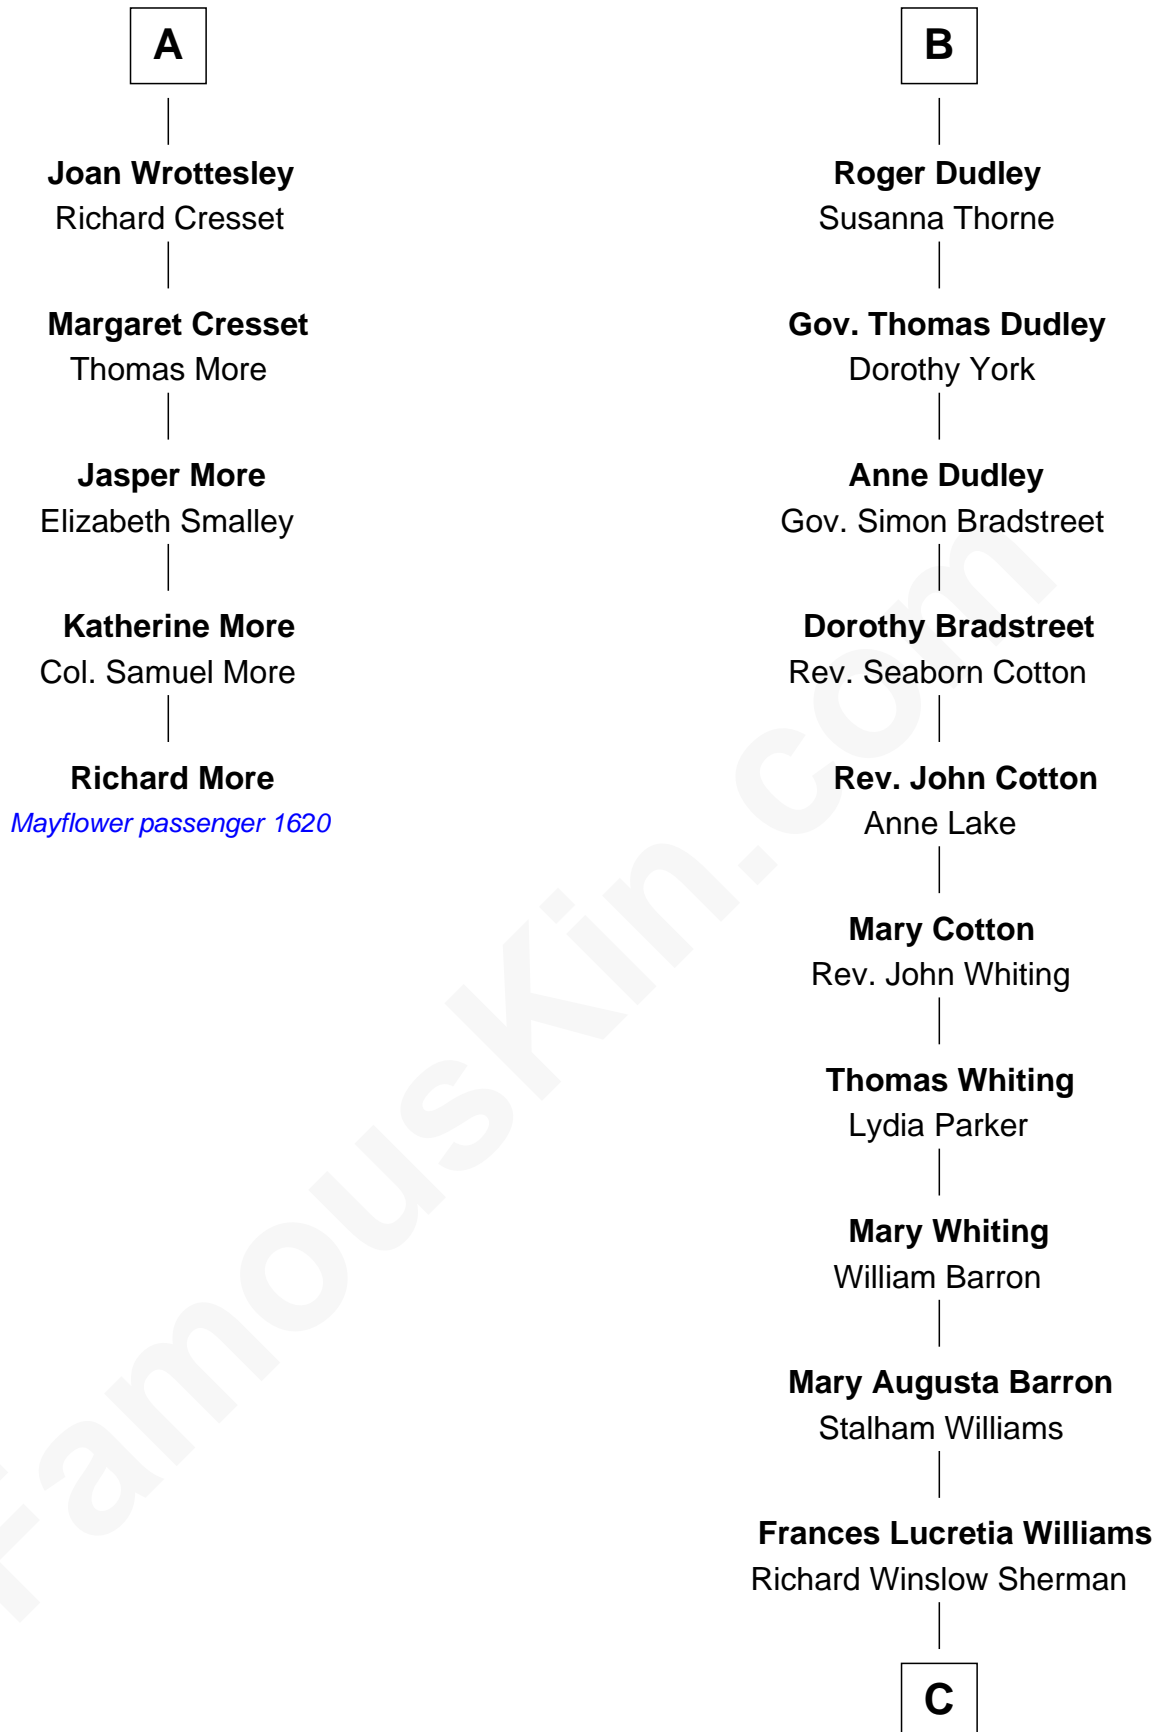

**MAYFLOWER**

# FamousKin.com Relationship Chart of **Richard More**

(c1614 - c1696) *Mayflower* passenger 1620

11th cousin 7 times removed of

**James Sherman**

27th U.S. Vice-President

**Edward III, King of England**

Philippa of Hainault

C

|  
**Mary Frances Sherman**  
Richard Updike Sherman

|  
**James Sherman**  
*27th U.S. Vice-President*

FamousKin.com