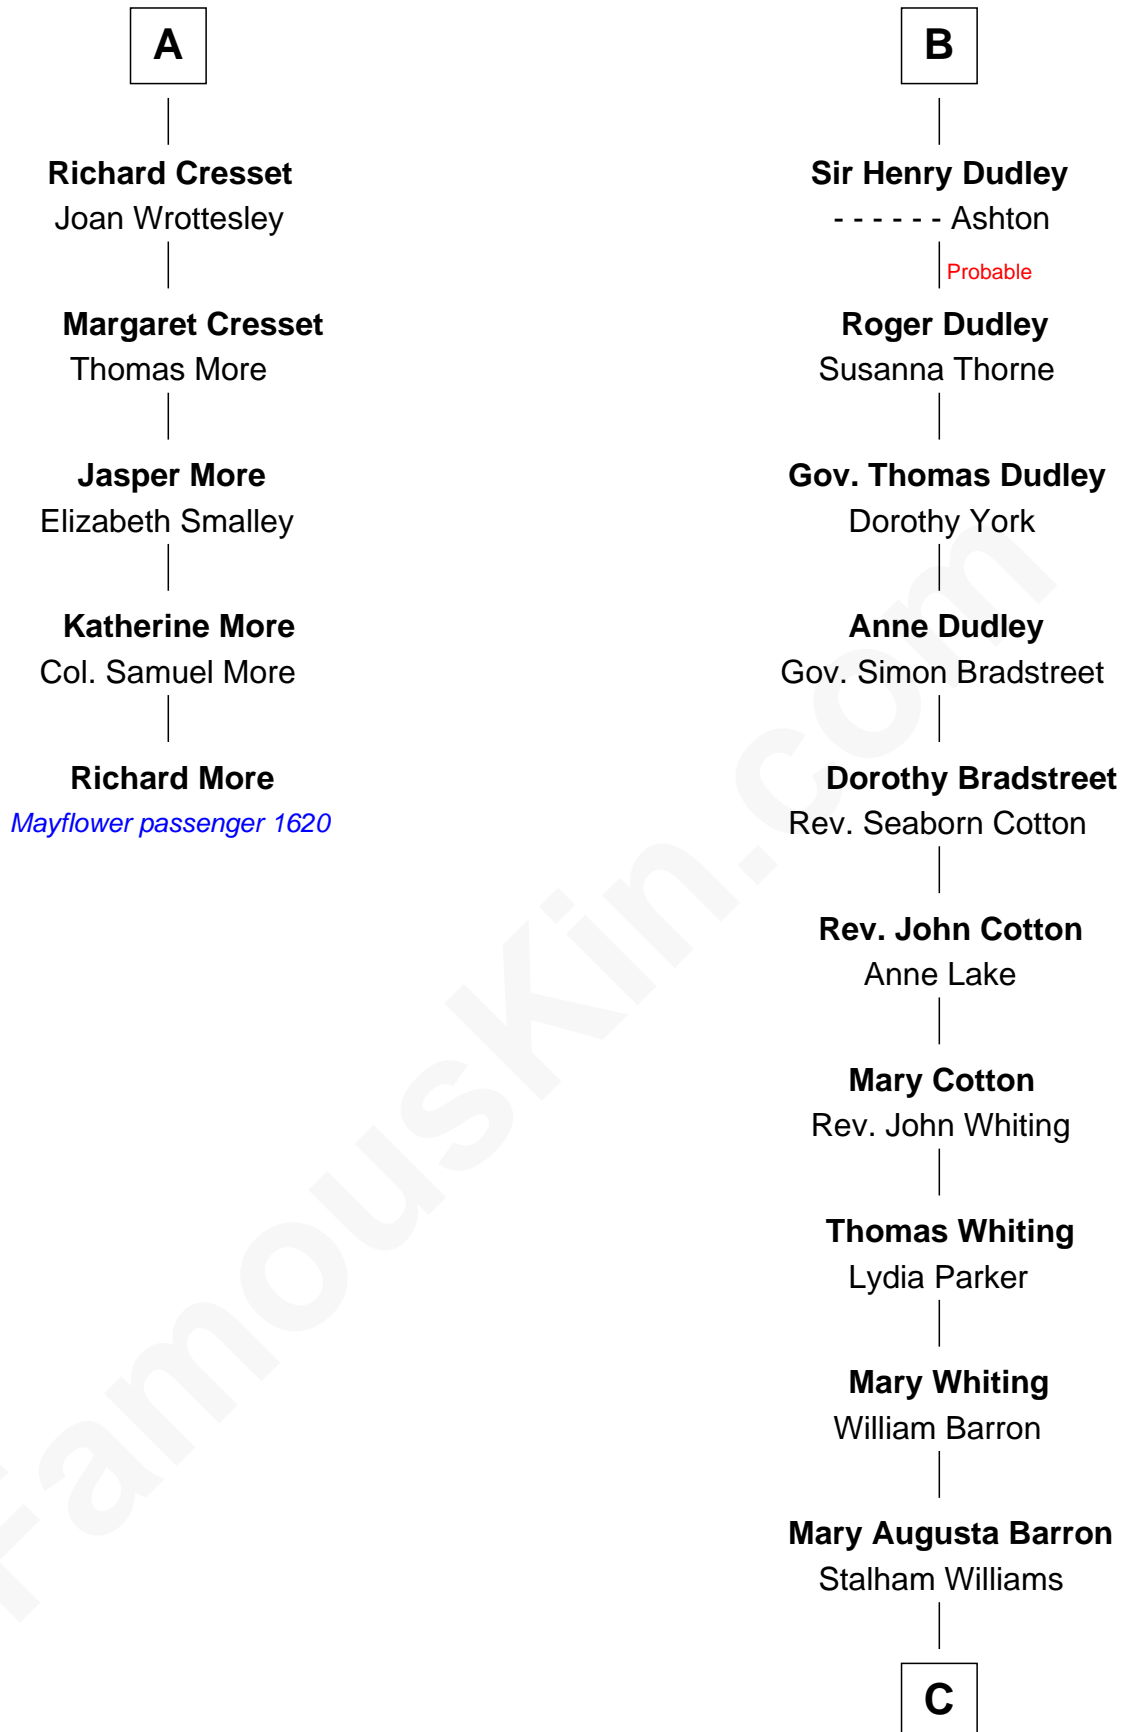

**MAYFLOWER**

# FamousKin.com Relationship Chart of

**Richard More**

*(c1614 - c1696) Mayflower passenger 1620*

**11th cousin 8 times removed of**

**James Sherman**

*27th U.S. Vice-President*

**Henry Plantagenet**

Maud de Chaworth

C

Frances Lucretia Williams  
Richard Winslow Sherman

Mary Frances Sherman  
Richard Updike Sherman

James Sherman  
*27th U.S. Vice-President*

FamousKin.com