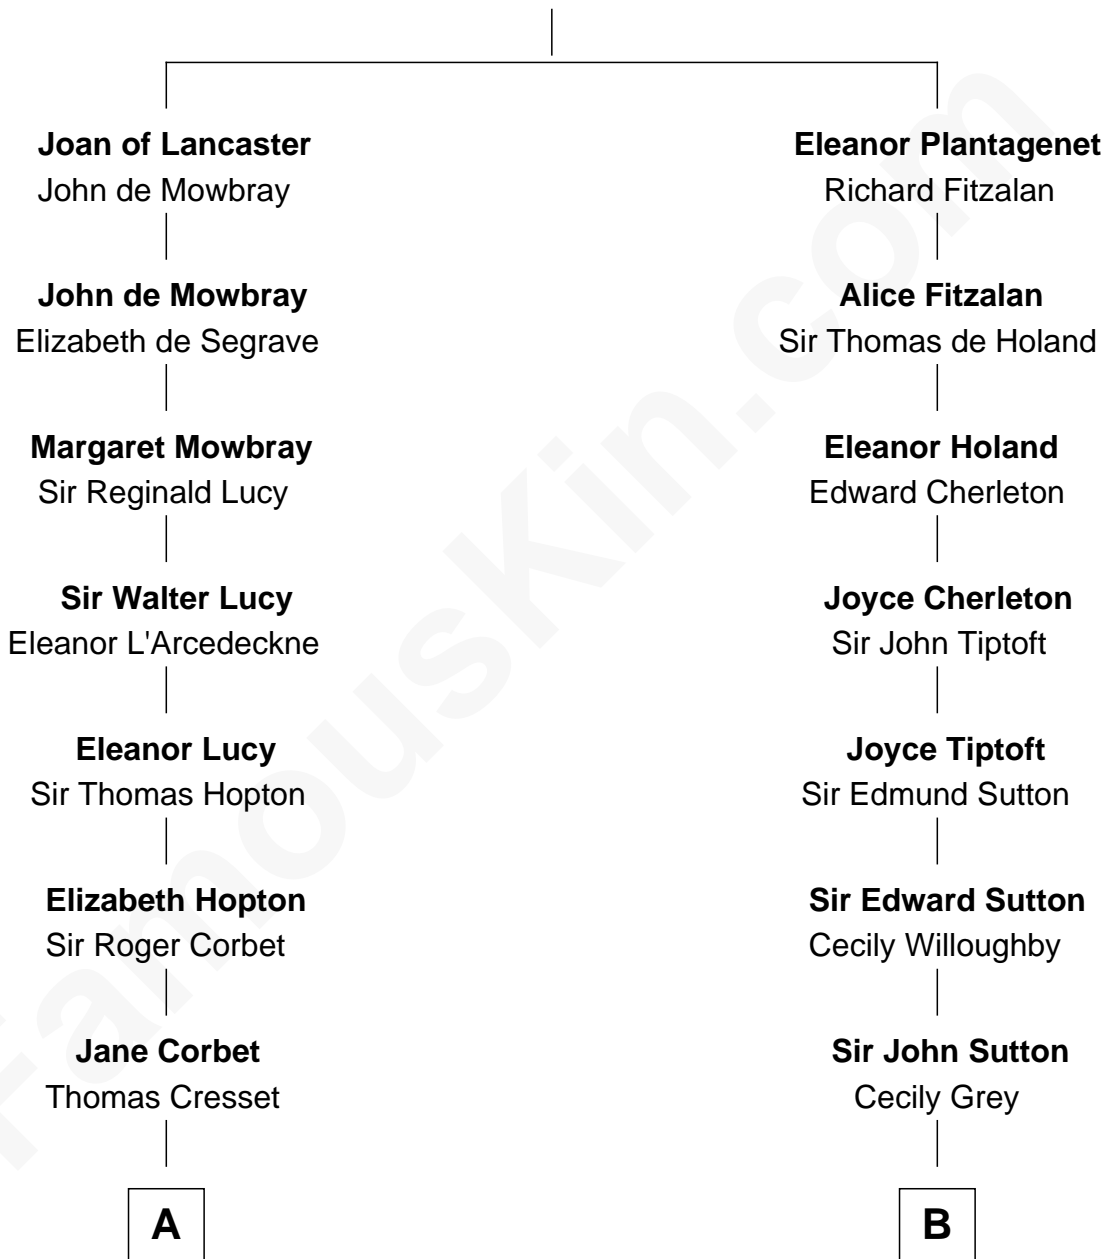

**MAYFLOWER**

# FamousKin.com Relationship Chart of

**Richard More**

*(c1614 - c1696) Mayflower passenger 1620*

**11th cousin 8 times removed of**

**James Sherman**

*27th U.S. Vice-President*

**Henry Plantagenet**

Maud de Chaworth

C

Frances Lucretia Williams  
Richard Winslow Sherman

Mary Frances Sherman  
Richard Updike Sherman

James Sherman  
*27th U.S. Vice-President*

FamousKin.com