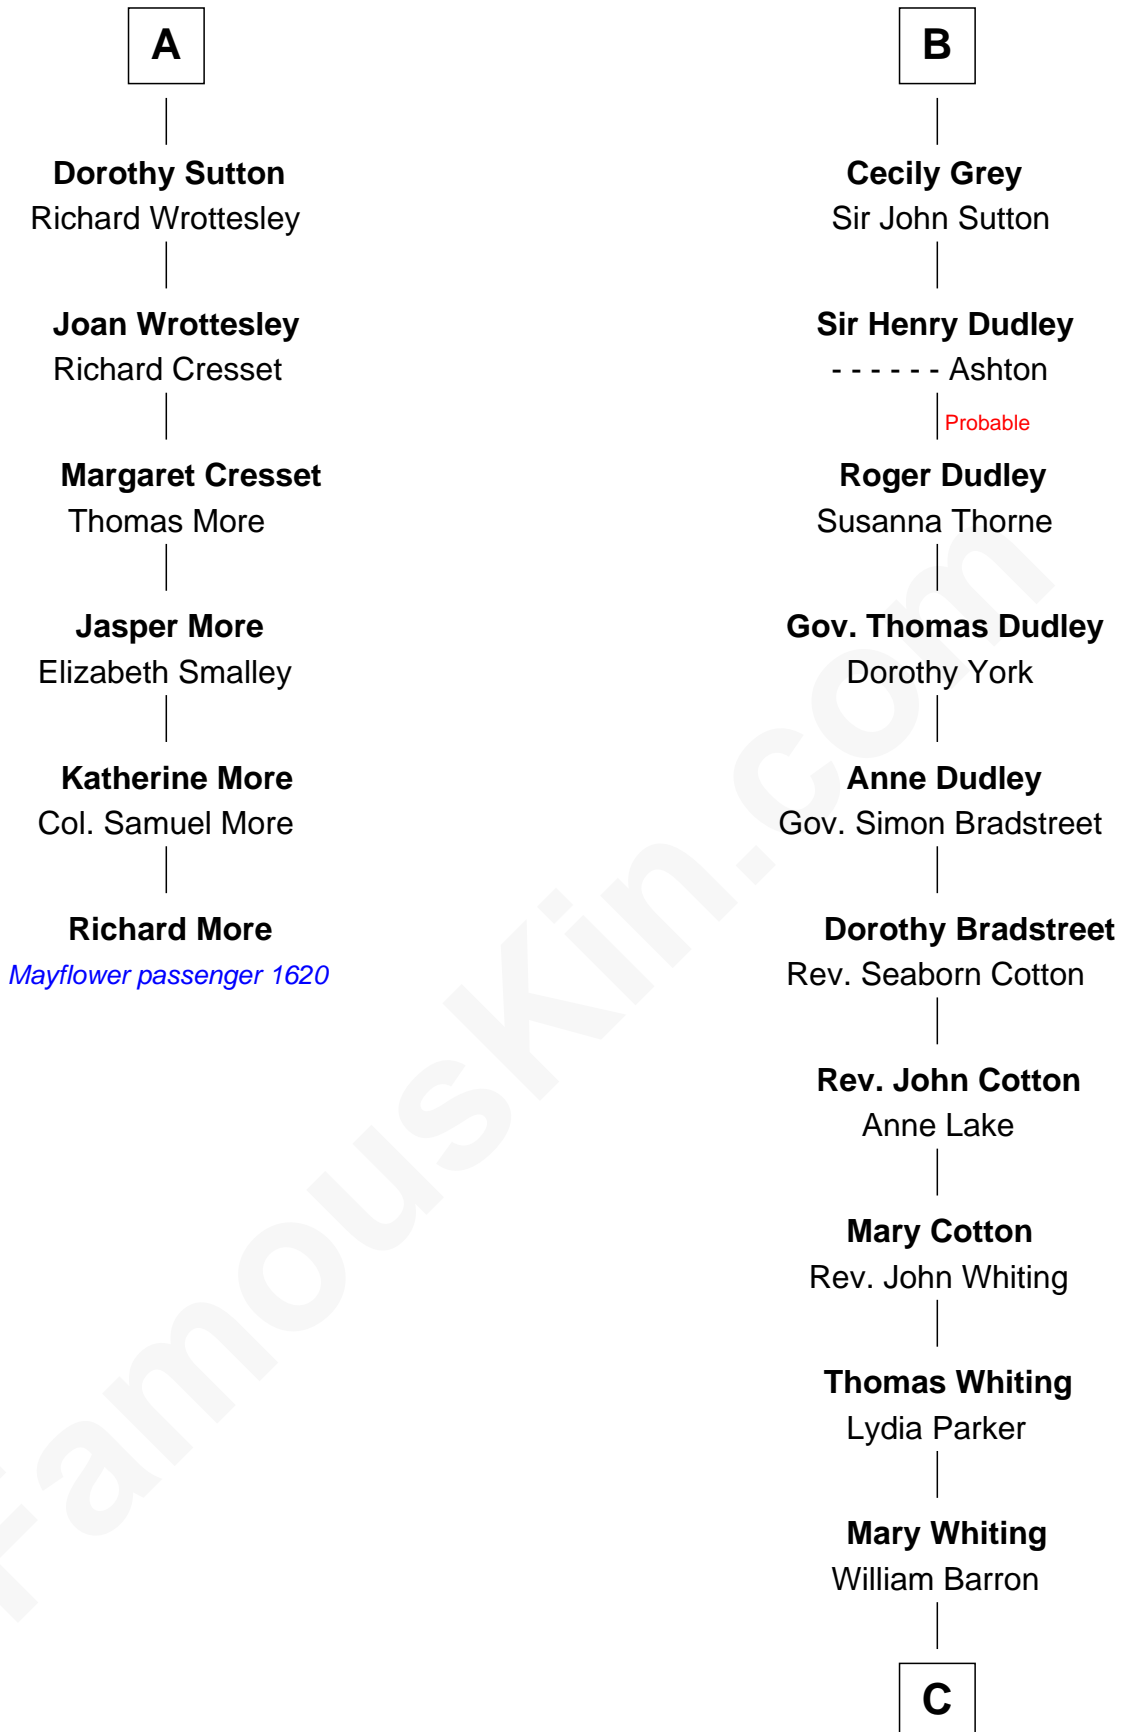

MAYFLOWER

FamousKin.com Relationship Chart of

Richard More

(c1614 - c1696) Mayflower passenger 1620

12th cousin 8 times removed of

James Sherman

27th U.S. Vice-President

Bartholomew de Badlesmere

Margaret de Clare

Elizabeth de Badlesmere

Sir Edmund Mortimer

Sir Roger de Mortimer

Philippa de Montagu

Edmund Mortimer

Philippa Plantagenet

Elizabeth Mortimer

Margery de Badlesmere

Sir William de Ros

Thomas de Ros

Beatrice de Stafford

Margaret de Ros

Sir Reynold Grey

Margaret Grey

Sir William Bonville

William Bonville

Elizabeth Harington

William Bonville

Katherine Neville

Cecily Bonville

Thomas Grey

B

C