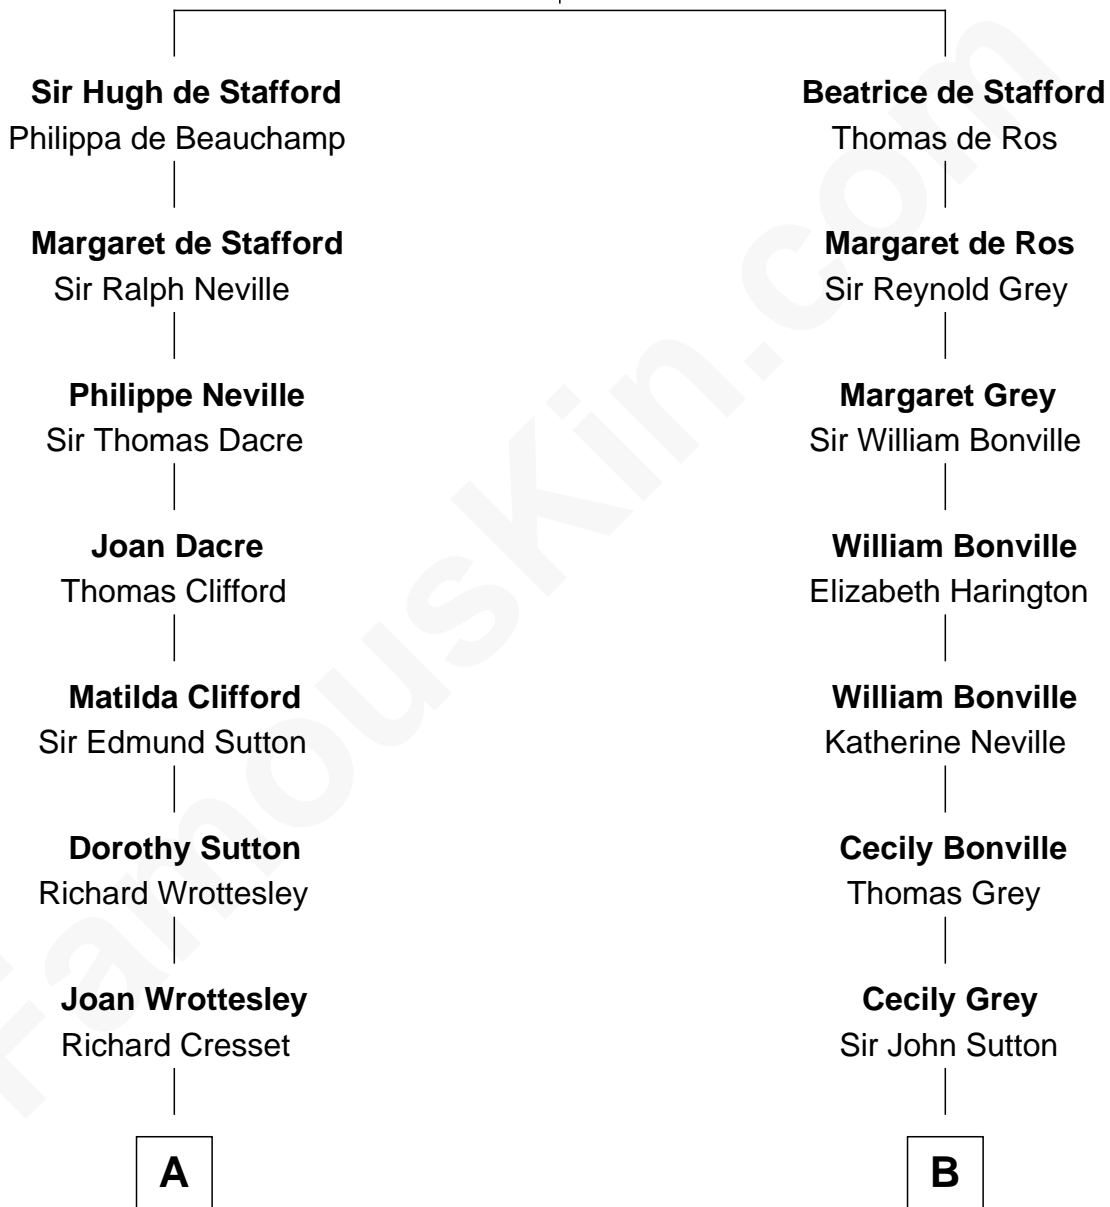

MAYFLOWER

FamousKin.com Relationship Chart of

Richard More

(c1614 - c1696) Mayflower passenger 1620

10th cousin 9 times removed of

James Sherman

27th U.S. Vice-President

Ralph de Stafford

Margaret de Audley

C

Frances Lucretia Williams

Richard Winslow Sherman

Mary Frances Sherman

Richard Updike Sherman

James Sherman

27th U.S. Vice-President