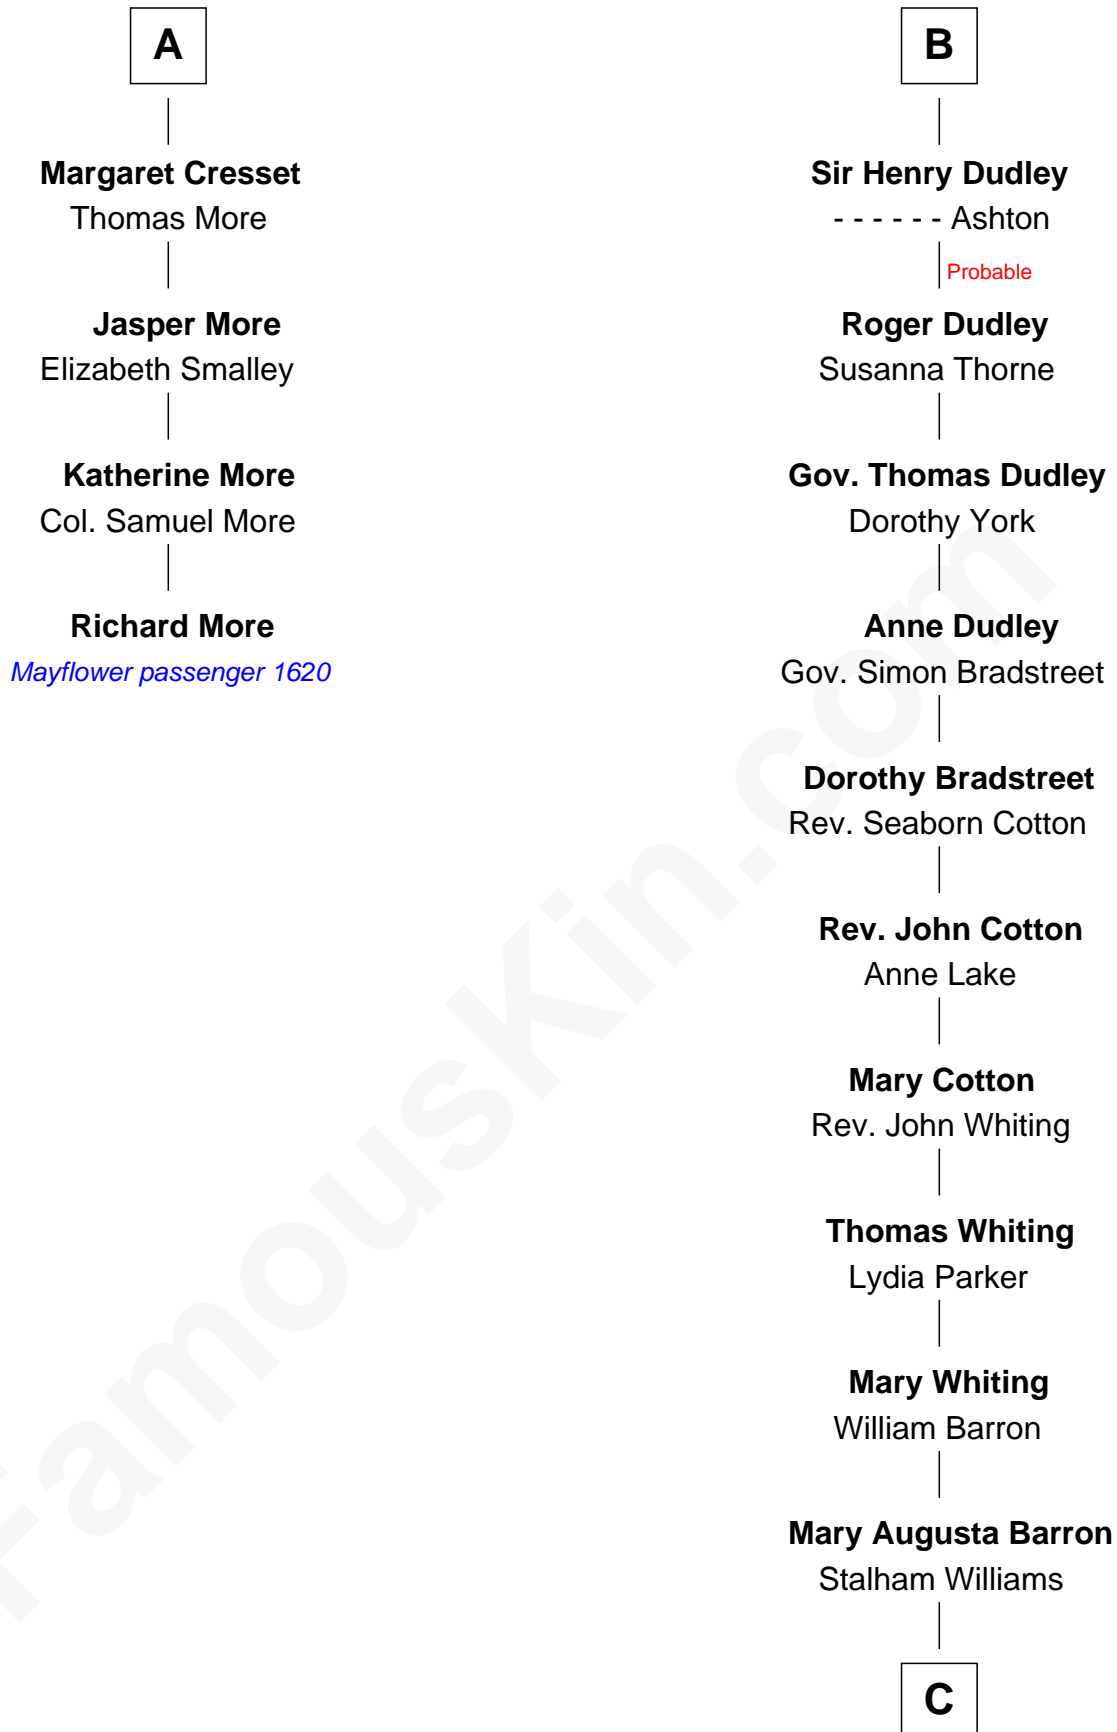

MAYFLOWER

FamousKin.com Relationship Chart of

Richard More

(c1614 - c1696) Mayflower passenger 1620

10th cousin 9 times removed of

James Sherman

27th U.S. Vice-President

Ralph de Stafford

Margaret de Audley

C

Frances Lucretia Williams

Richard Winslow Sherman

Mary Frances Sherman

Richard Updike Sherman

James Sherman

27th U.S. Vice-President