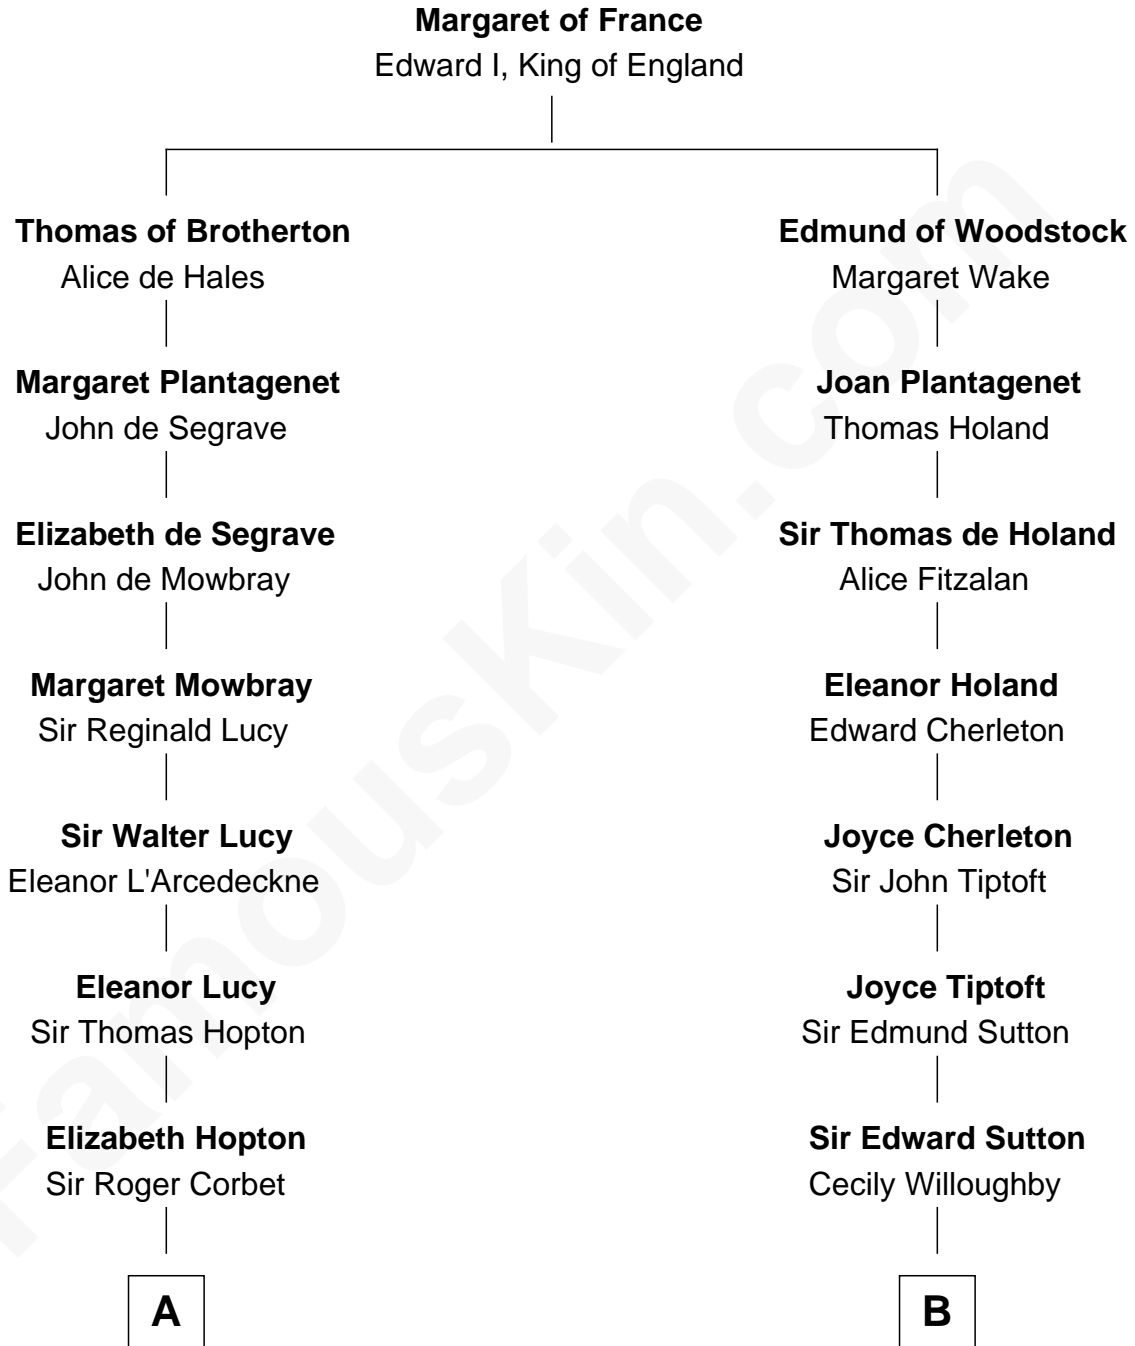

MAYFLOWER

FamousKin.com Relationship Chart of **Richard More**

(c1614 - c1696) *Mayflower* passenger 1620

12th cousin 8 times removed of

James Sherman

27th U.S. Vice-President

C

—
Mary Augusta Barron
Stalham Williams

—
Frances Lucretia Williams
Richard Winslow Sherman

—
Mary Frances Sherman
Richard Updike Sherman

—
James Sherman
27th U.S. Vice-President