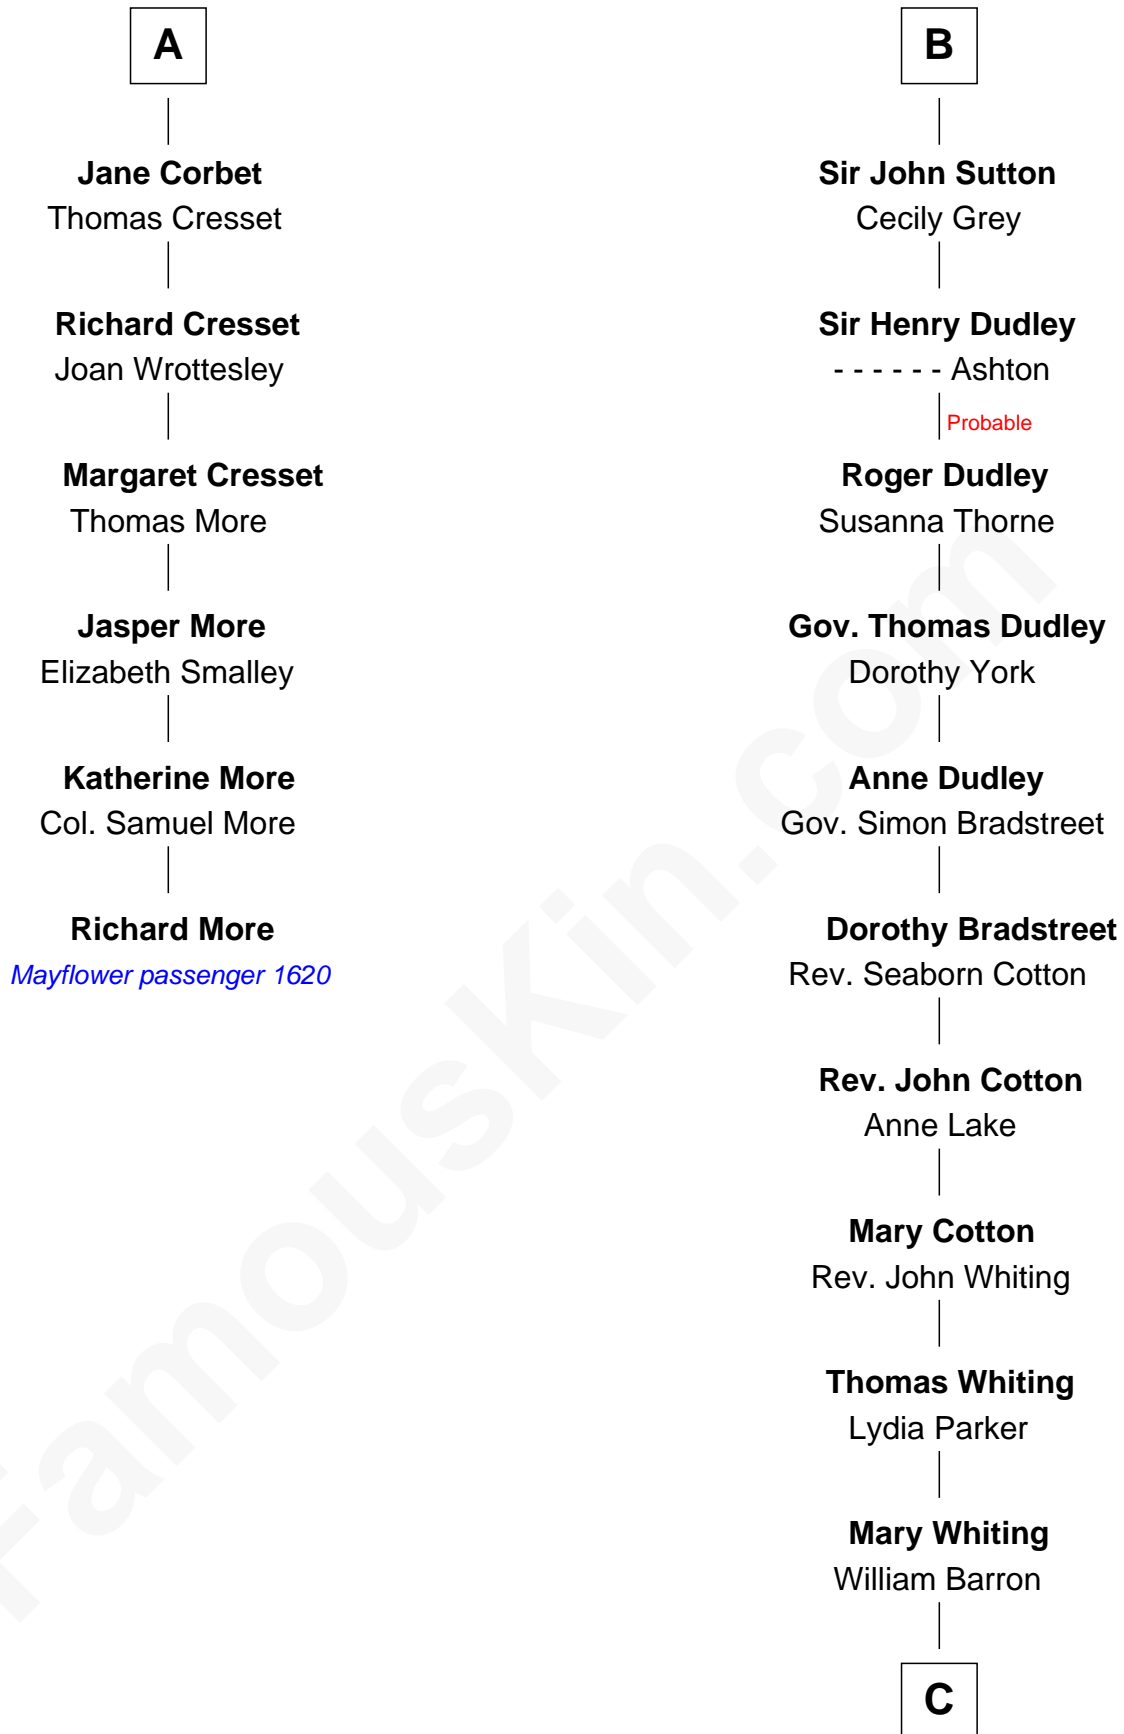

MAYFLOWER

FamousKin.com Relationship Chart of **Richard More**

(c1614 - c1696) *Mayflower* passenger 1620

12th cousin 8 times removed of

James Sherman

27th U.S. Vice-President

C

—
Mary Augusta Barron
Stalham Williams

—
Frances Lucretia Williams
Richard Winslow Sherman

—
Mary Frances Sherman
Richard Updike Sherman

—
James Sherman
27th U.S. Vice-President