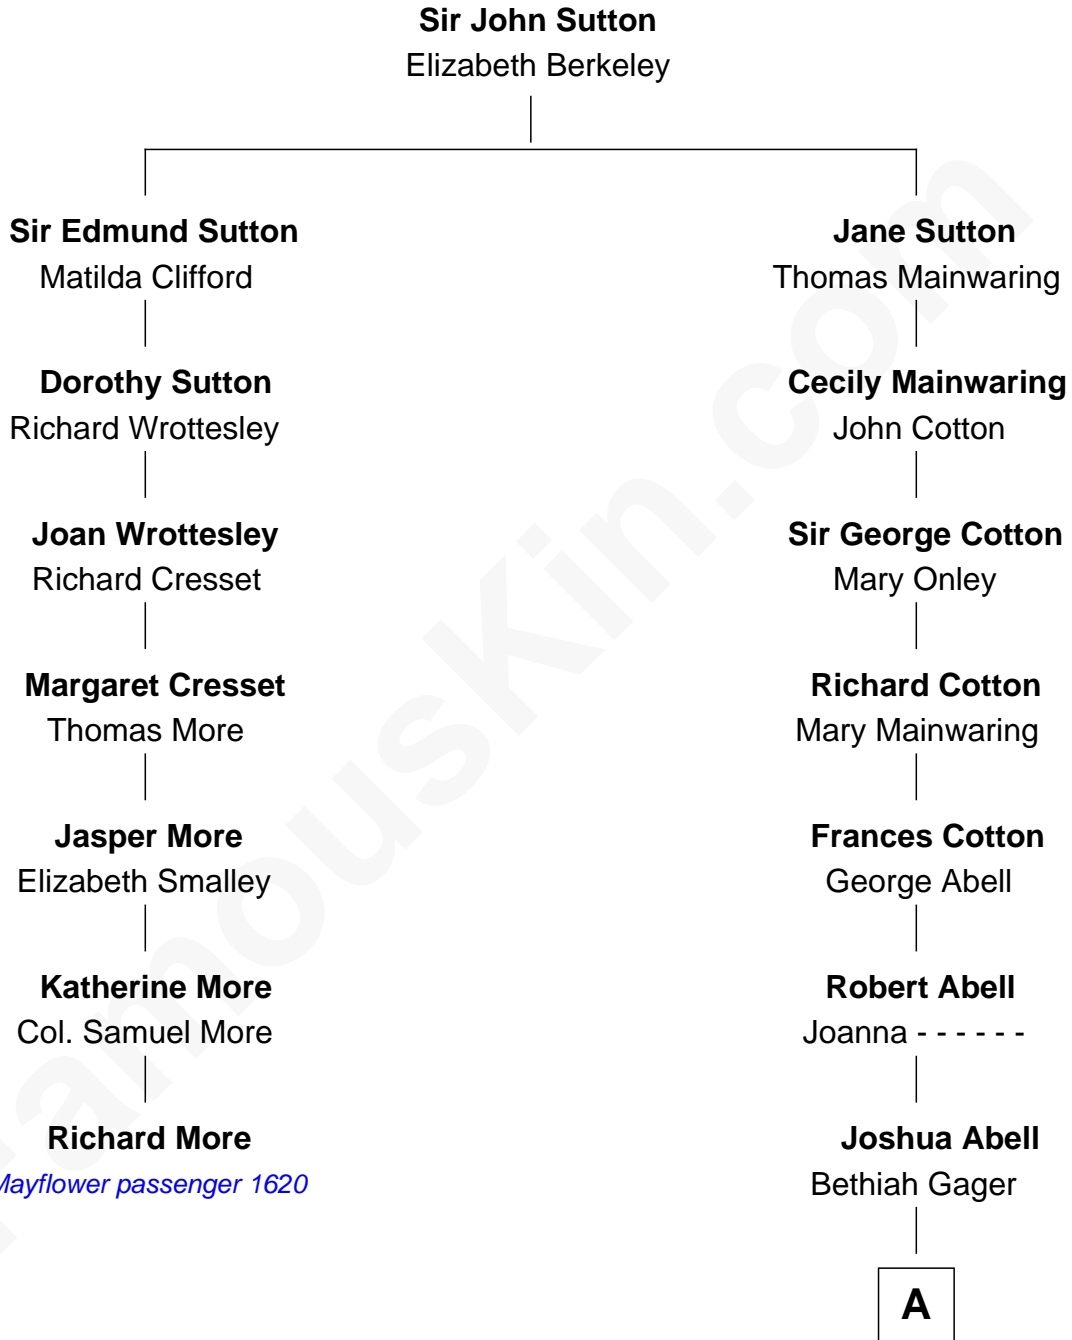

MAYFLOWER

FamousKin.com Relationship Chart of

Richard More

(c1614 - c1696) Mayflower passenger 1620

6th cousin 8 times removed of

Allen Dulles

5th Director of the C.I.A.

A