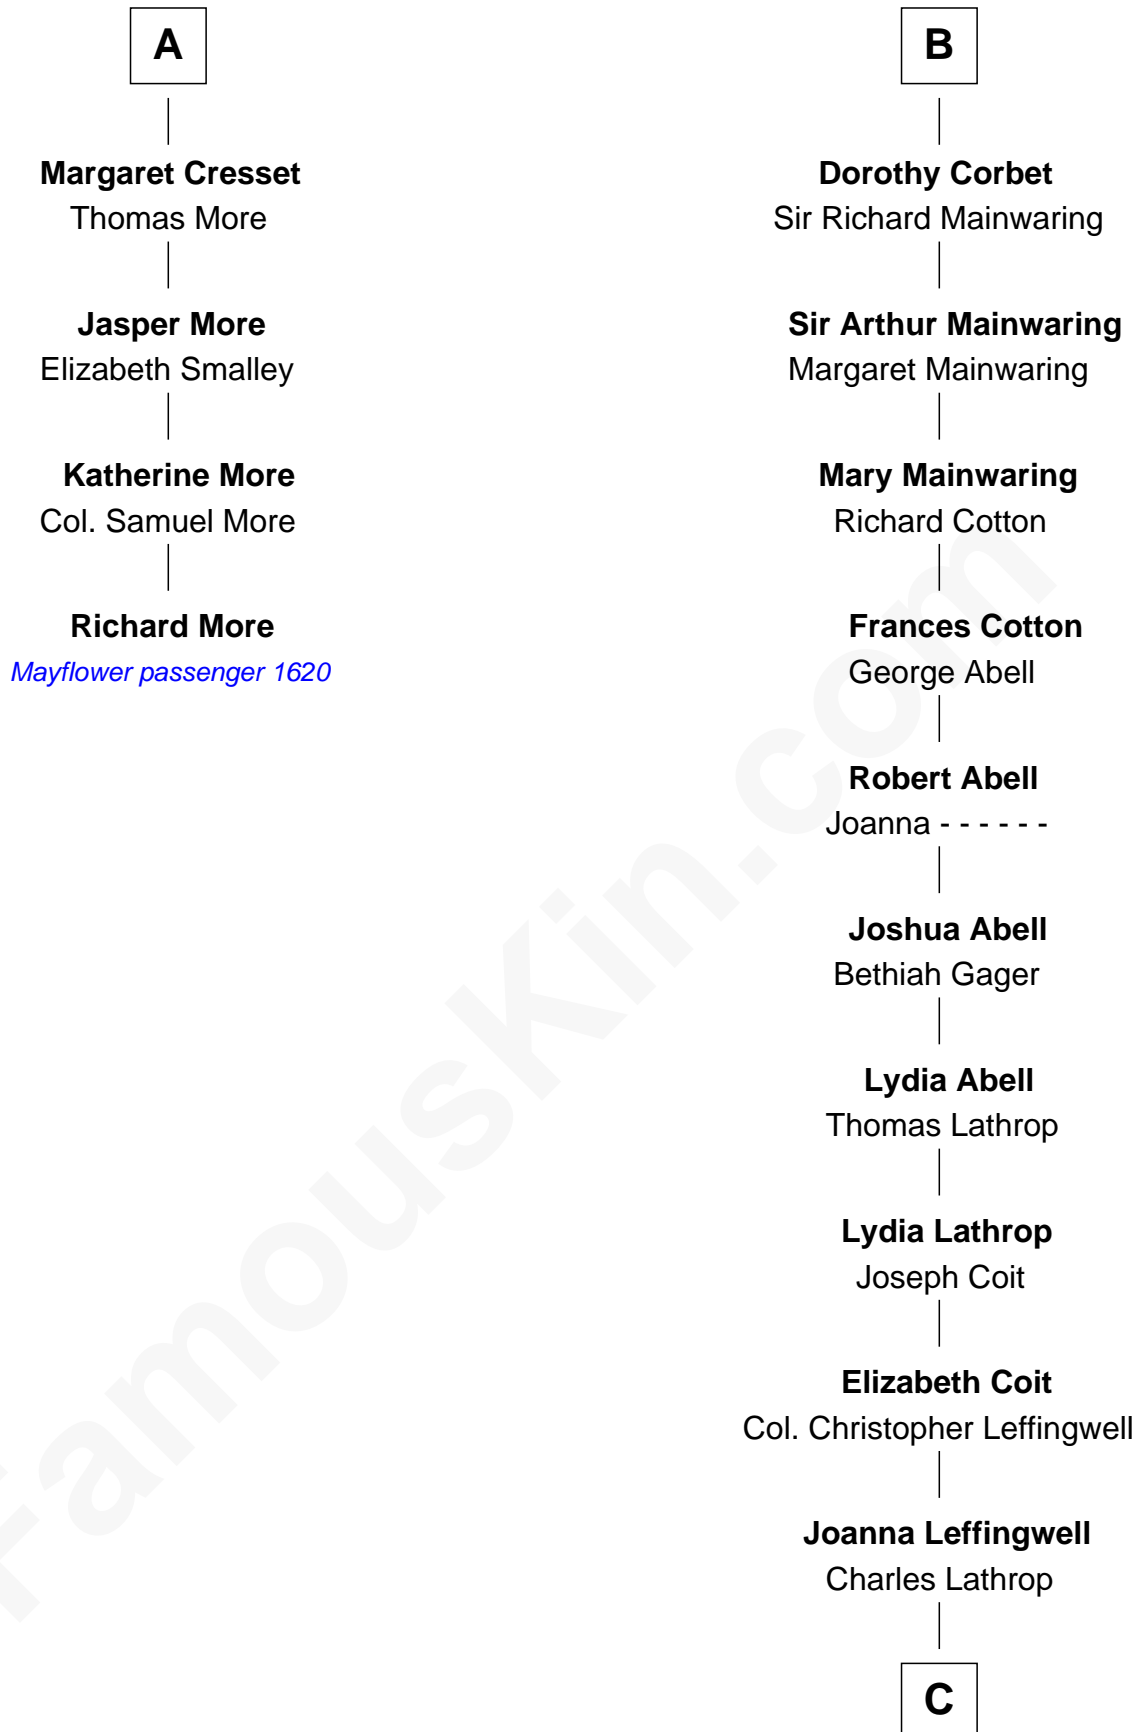

MAYFLOWER

FamousKin.com Relationship Chart of

Richard More

(c1614 - c1696) *Mayflower passenger 1620*

10th cousin 10 times removed of

Allen Dulles

5th Director of the C.I.A.

C

—
Harriet Wadsworth Lathrop

Rev. Miron Winslow

—
Harriet Lathrop Winslow

Rev. John Welsh Dulles

—
Allen Macy Dulles

Edith Foster

—
Allen Dulles

5th Director of the C.I.A.