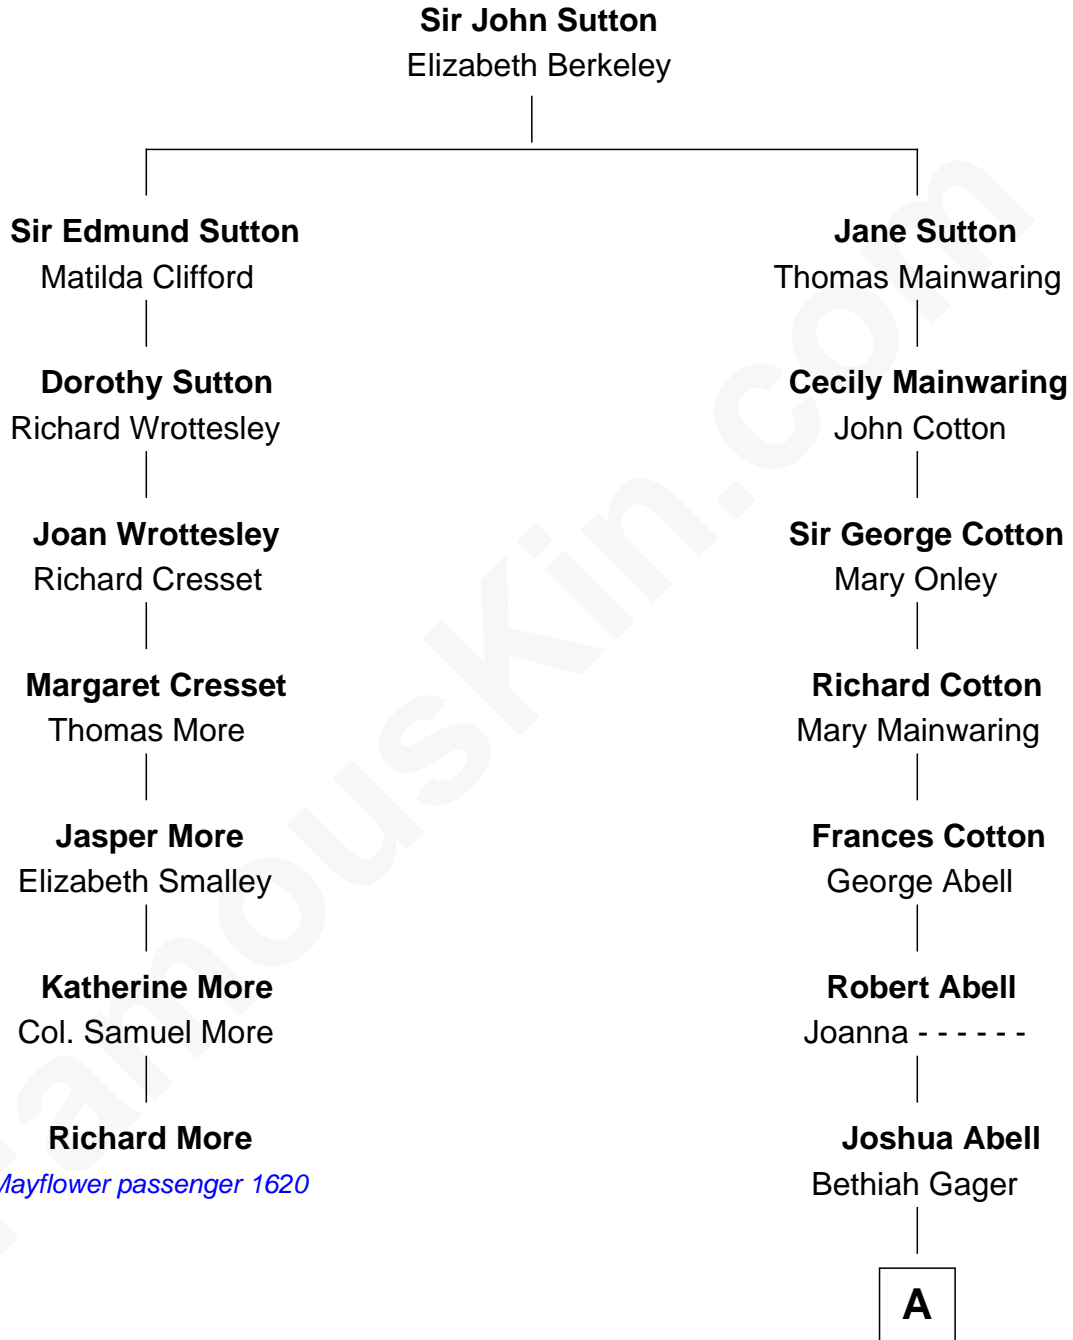

MAYFLOWER

FamousKin.com Relationship Chart of **Richard More**

(c1614 - c1696) Mayflower passenger 1620

6th cousin 8 times removed of

John Foster Dulles

52nd U.S. Secretary of State

A

—
Lydia Abell