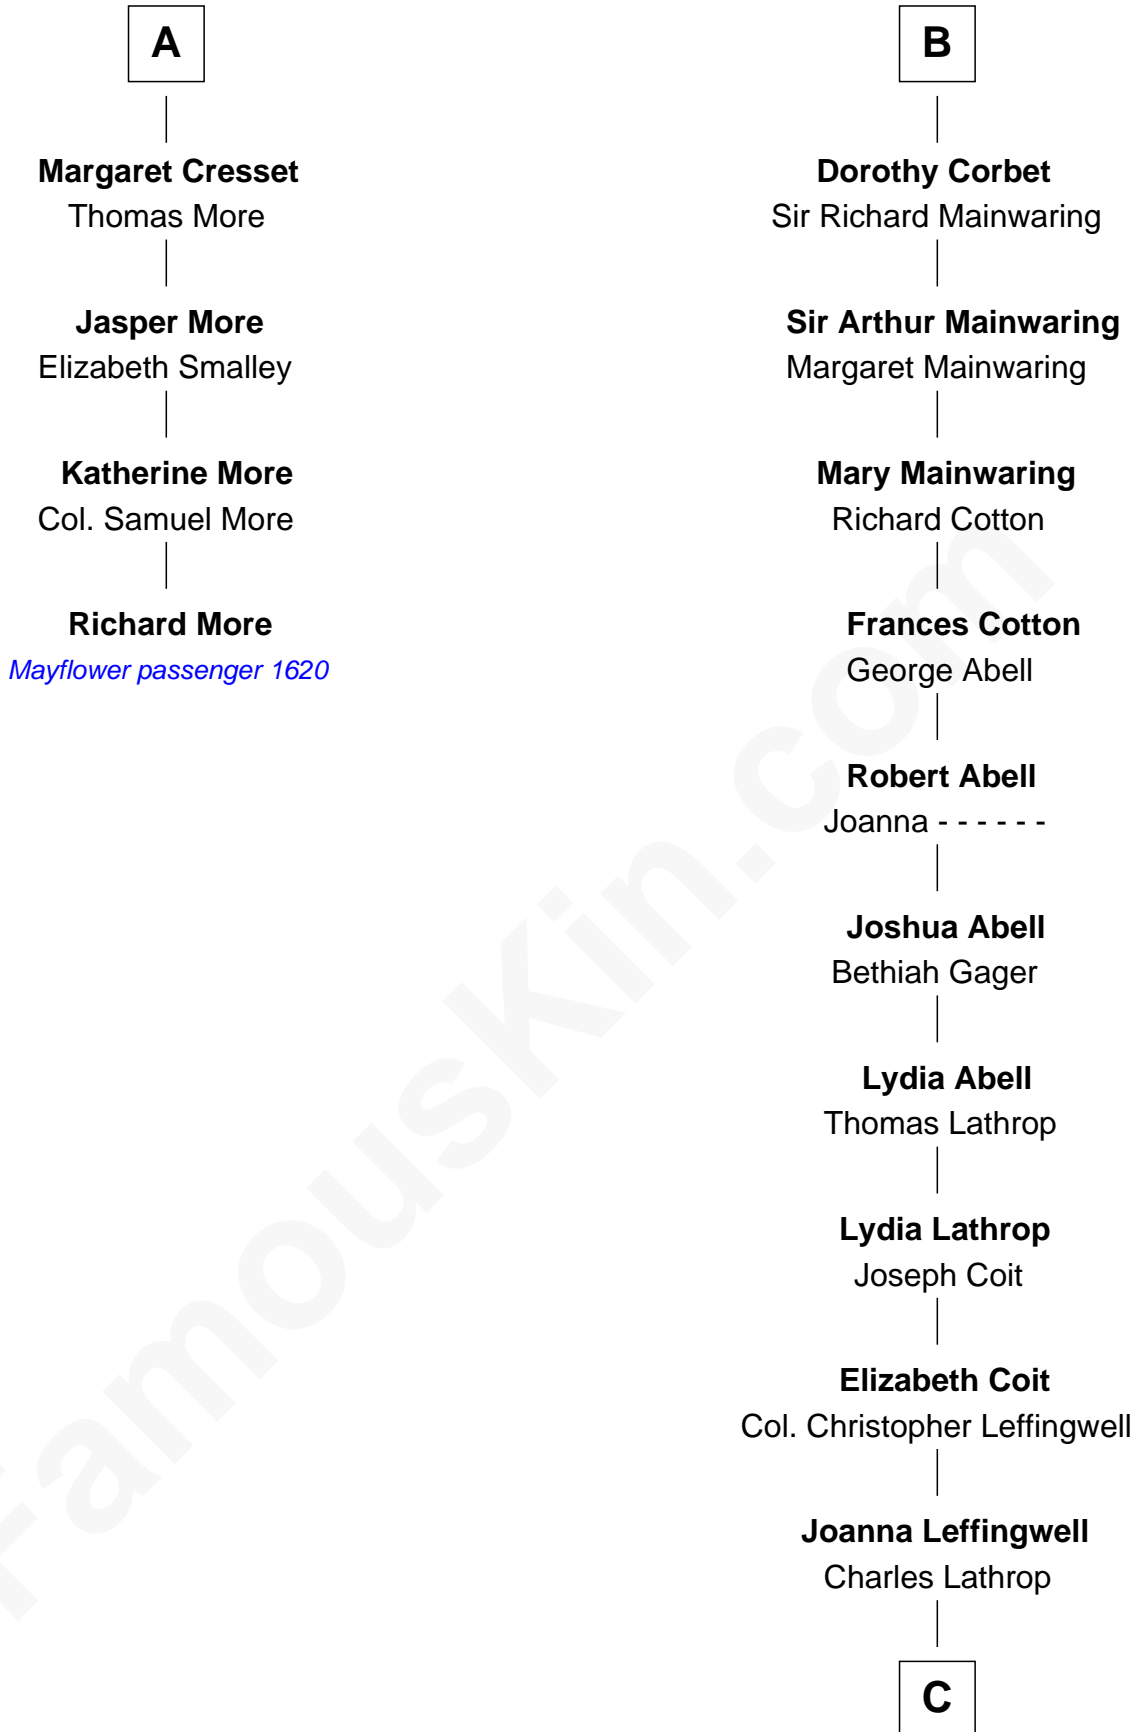

MAYFLOWER

FamousKin.com Relationship Chart of **Richard More**

(c1614 - c1696) Mayflower passenger 1620

10th cousin 10 times removed of

John Foster Dulles

52nd U.S. Secretary of State

C

Harriet Wadsworth Lathrop

Rev. Miron Winslow

Harriet Lathrop Winslow

Rev. John Welsh Dulles

Allen Macy Dulles

Edith Foster

John Foster Dulles

52nd U.S. Secretary of State