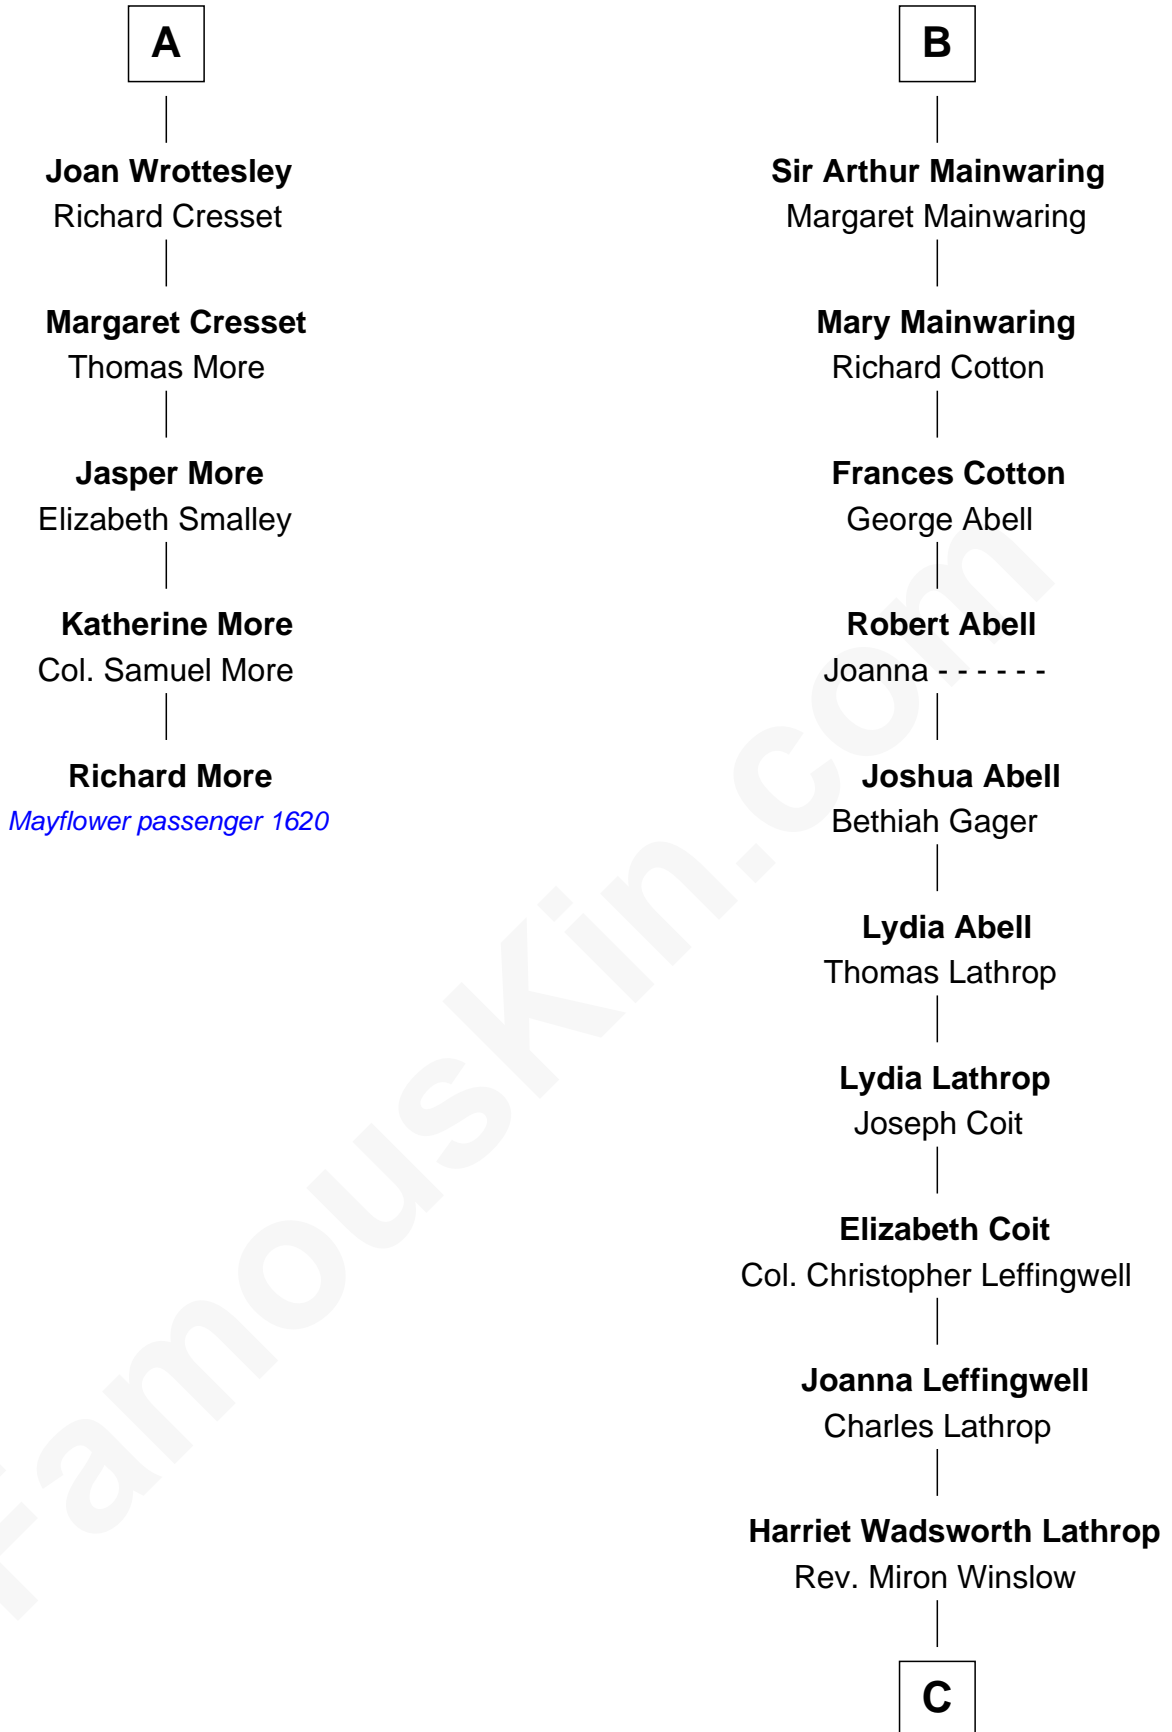

MAYFLOWER

FamousKin.com Relationship Chart of **Richard More**

(c1614 - c1696) Mayflower passenger 1620

11th cousin 8 times removed of

John Foster Dulles

52nd U.S. Secretary of State

C

Harriet Lathrop Winslow