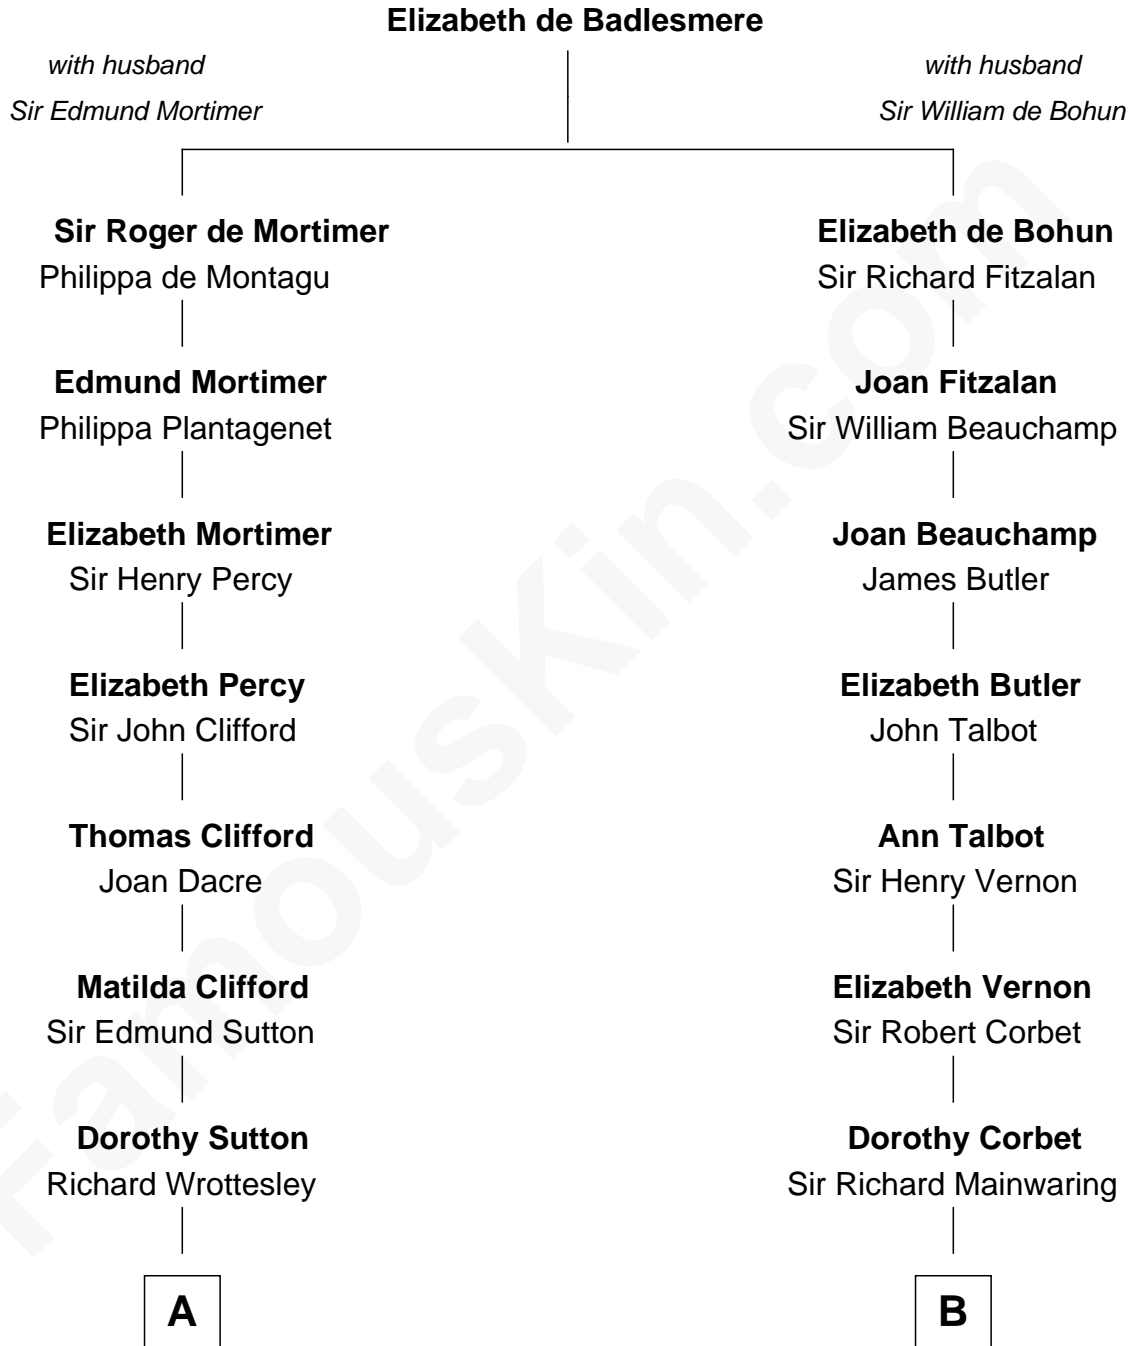

MAYFLOWER

FamousKin.com Relationship Chart of **Richard More**

(c1614 - c1696) Mayflower passenger 1620

11th cousin 8 times removed of

John Foster Dulles

52nd U.S. Secretary of State

C

Harriet Lathrop Winslow