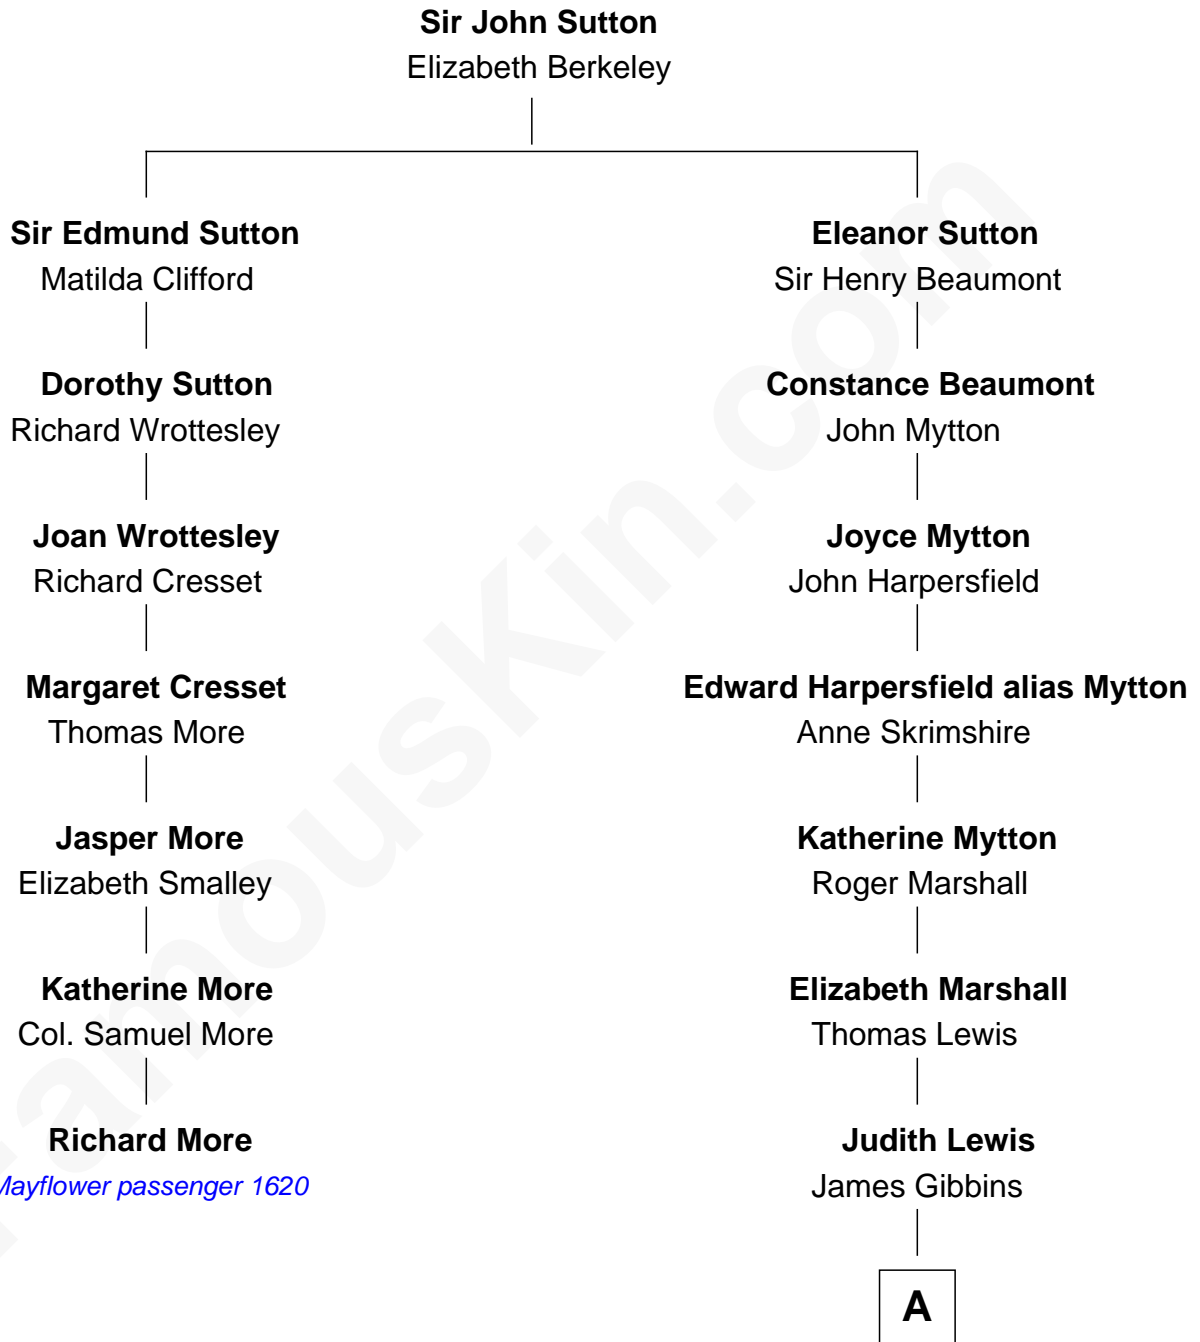

MAYFLOWER

FamousKin.com Relationship Chart of

Richard More

(c1614 - c1696) Mayflower passenger 1620

6th cousin 11 times removed of

Chevy Chase

Comedian, Actor and Writer

A

Hannah Gibbins

Mary Hibbert

Joseph Jewett

Josiah Jewett

Mercy -----

Mercy Jewett

William Baker

Bayze Baker