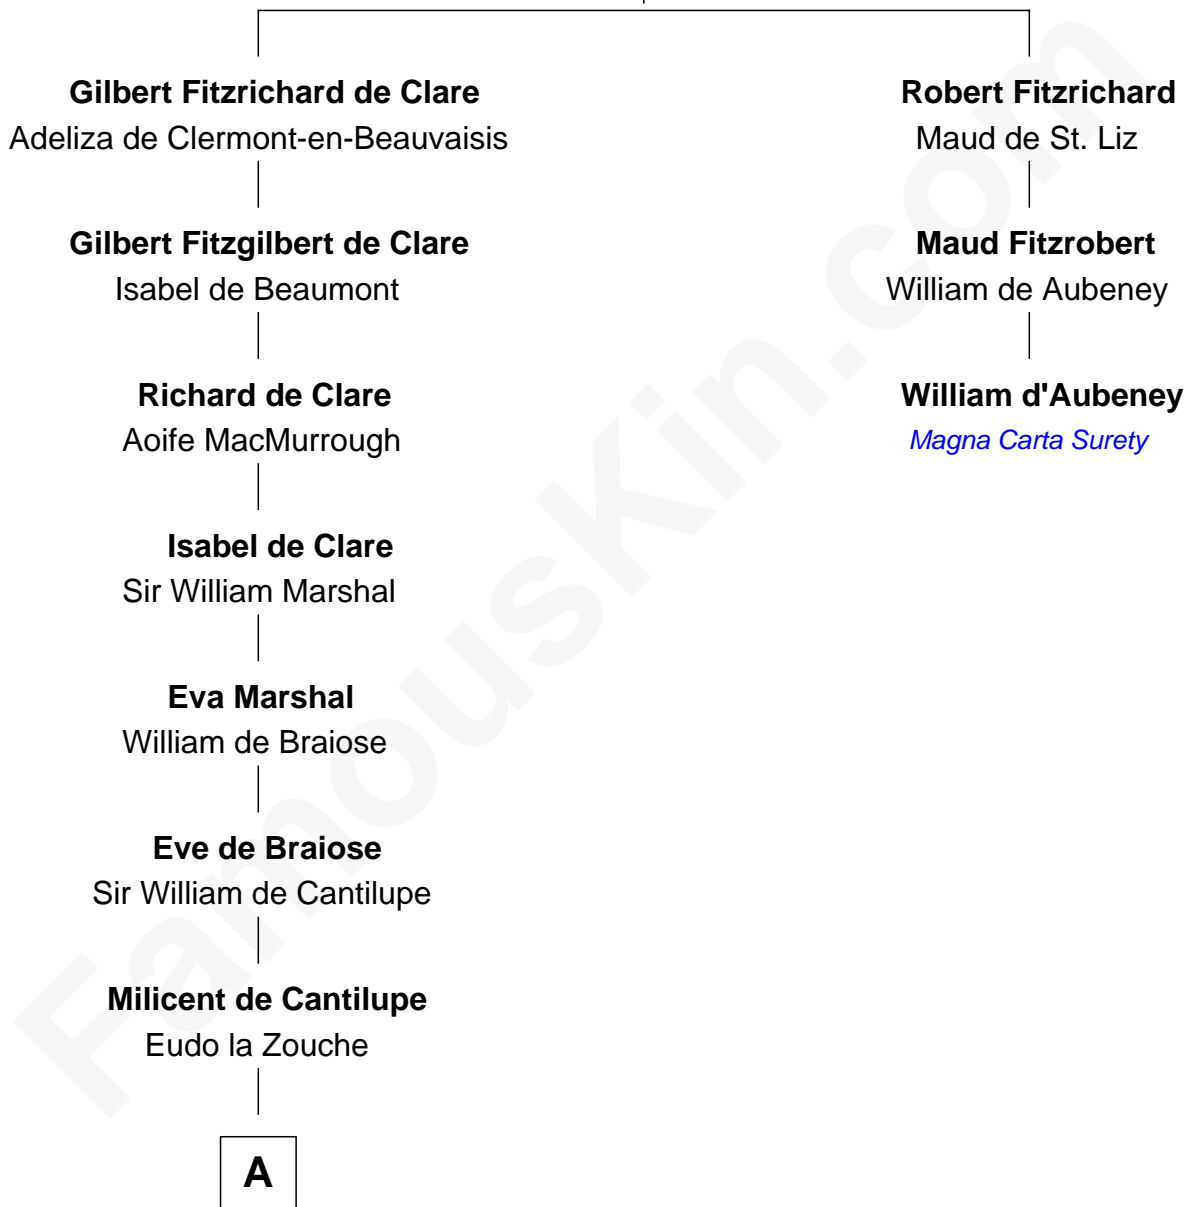

MAYFLOWER

FamousKin.com Relationship Chart of

Richard More

(c1614 - c1696) Mayflower passenger 1620

2nd cousin 15 times removed of

William d'Aubenev

Magna Carta Surety

Richard Fitzgilbert

Rohese Giffard

A

Eve la Zouche
Sir Maurice de Berkeley

Thomas de Berkeley
Katherine de Clyvedon

Sir John Berkeley
Elizabeth Betteshorne

Elizabeth Berkeley
Sir John Sutton

Sir Edmund Sutton
Matilda Clifford

Dorothy Sutton
Richard Wrottesley