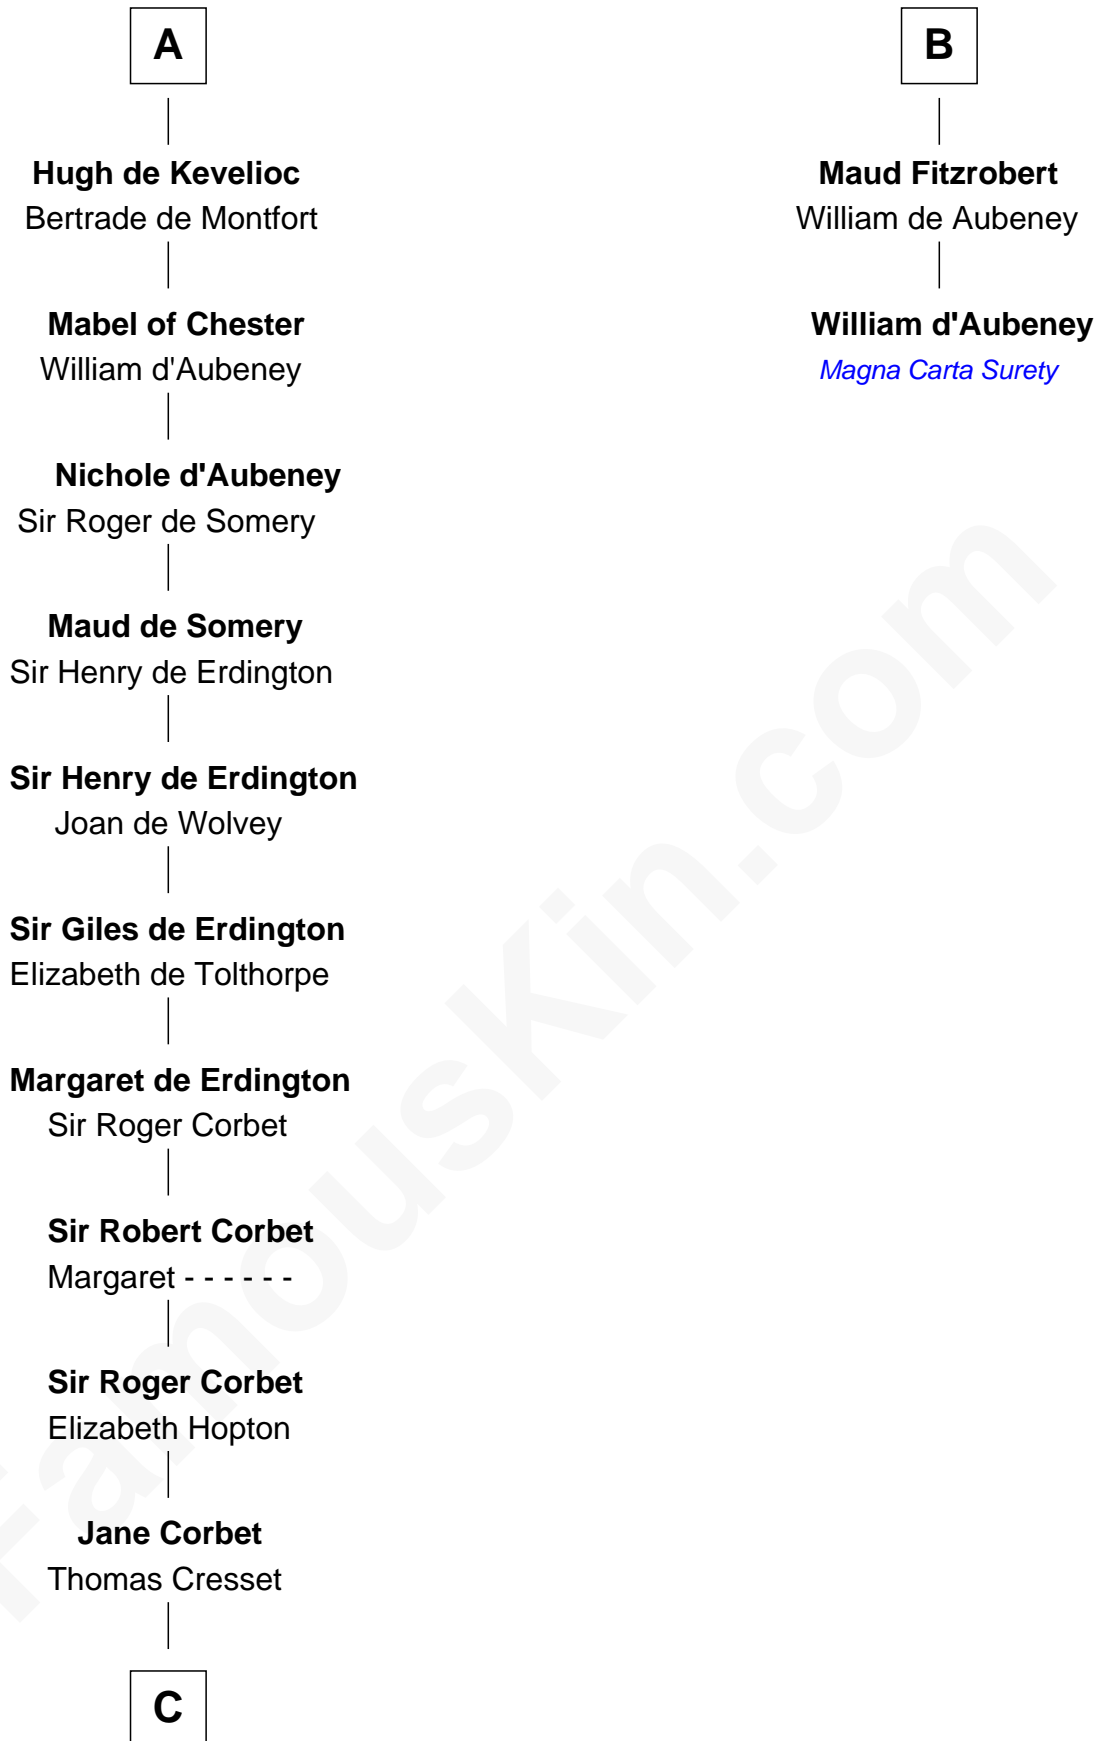

**MAYFLOWER**

# FamousKin.com Relationship Chart of **Richard More**

(c1614 - c1696) Mayflower passenger 1620

8th cousin 13 times removed of

**William d'Aubeny**  
*Magna Carta Surety*

**Geoffroi I Grisegonelle**  
Adele of Troyes