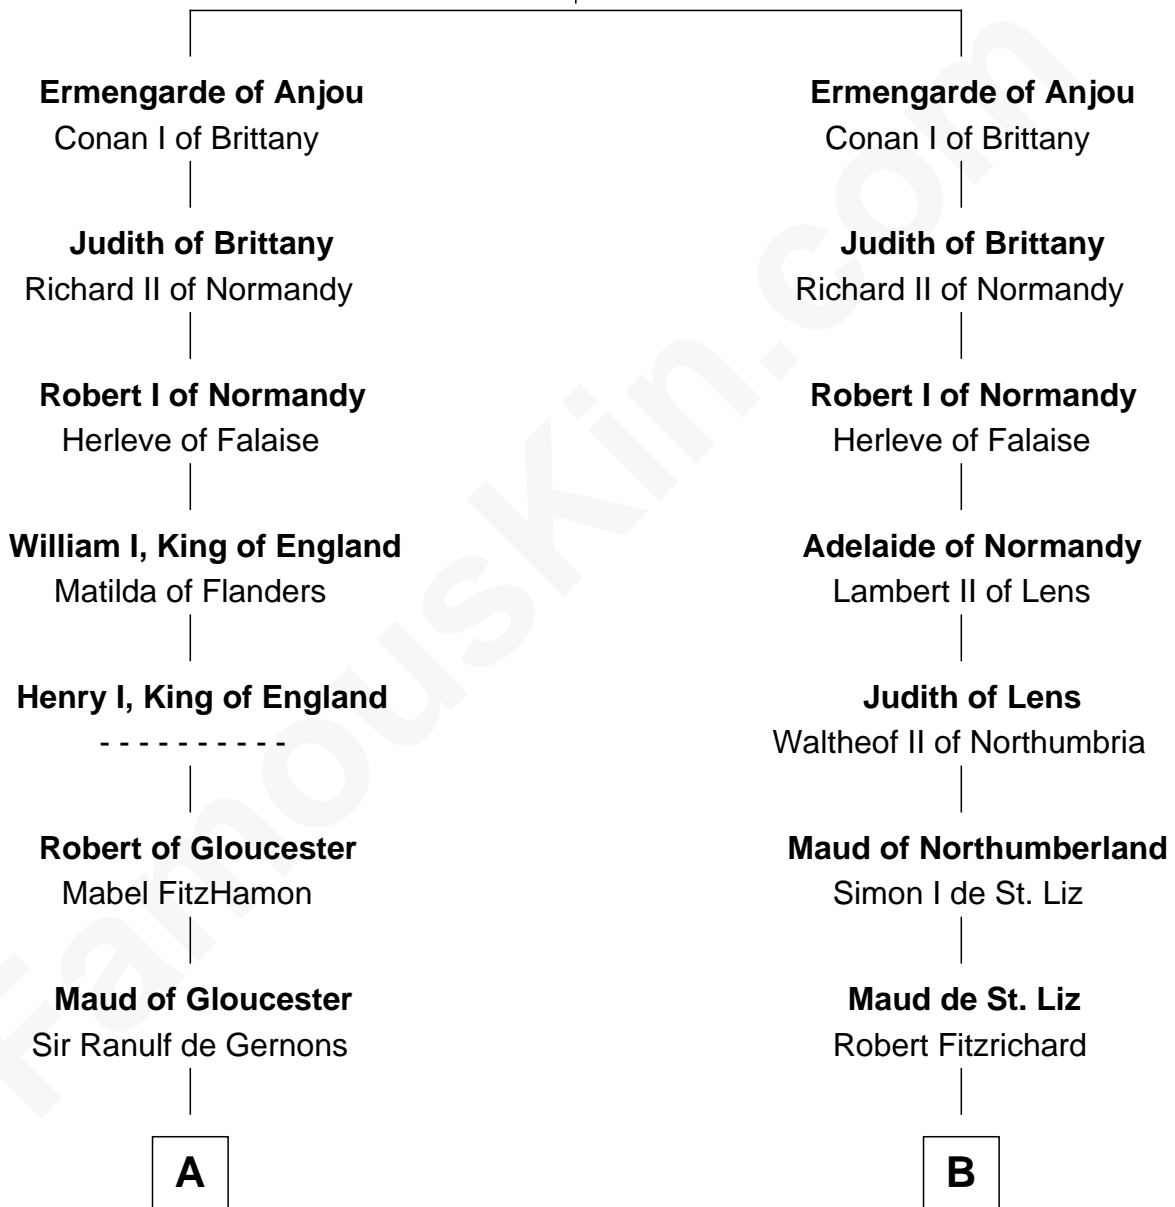

**MAYFLOWER**

# FamousKin.com Relationship Chart of **Richard More**

(c1614 - c1696) Mayflower passenger 1620

8th cousin 13 times removed of

**William d'Aubeny**  
*Magna Carta Surety*

**Geoffroi I Grisegonelle**  
Adele of Troyes