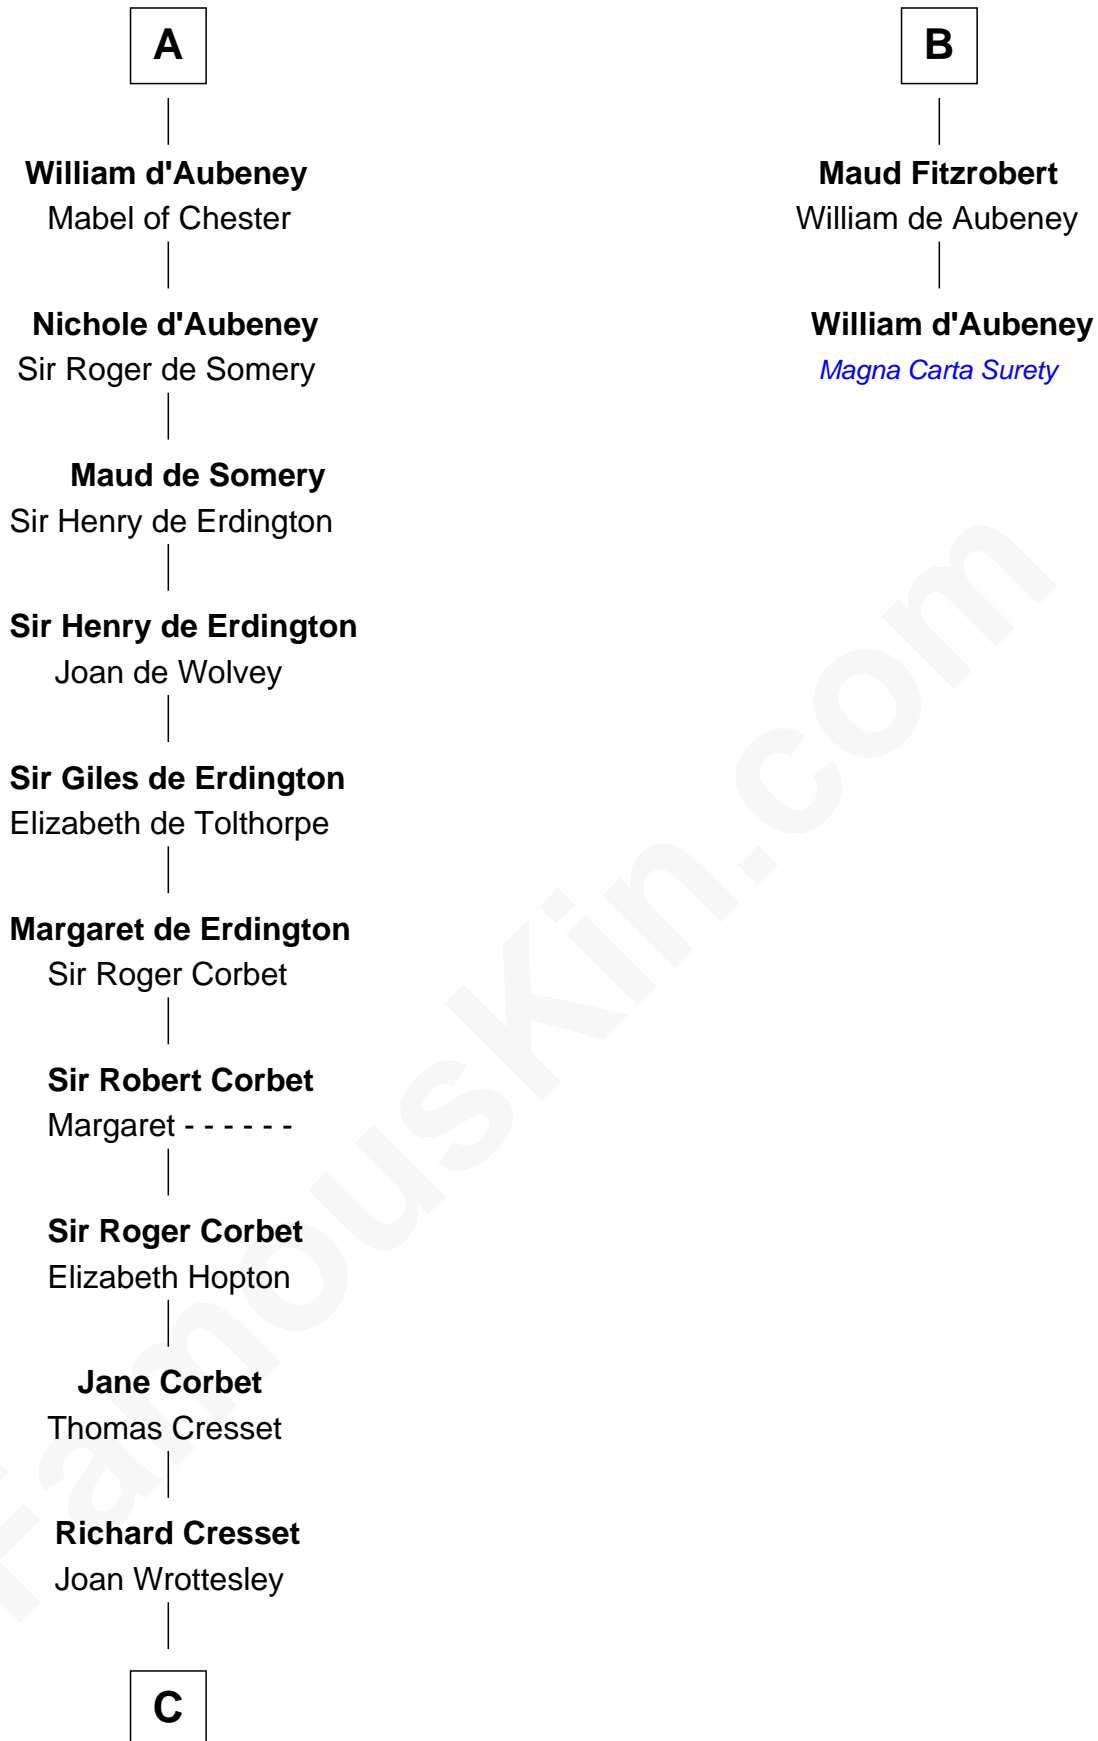

MAYFLOWER

FamousKin.com Relationship Chart of

Richard More

(c1614 - c1696) Mayflower passenger 1620

8th cousin 12 times removed of

William d'Aubeny

Magna Carta Surety

Louis IV, King of France

Judith of Lens

Waltheof II of Northumbria

Maud of Northumberland

Simon I de St. Liz

Maud de St. Liz

Robert Fitzrichard

B

C