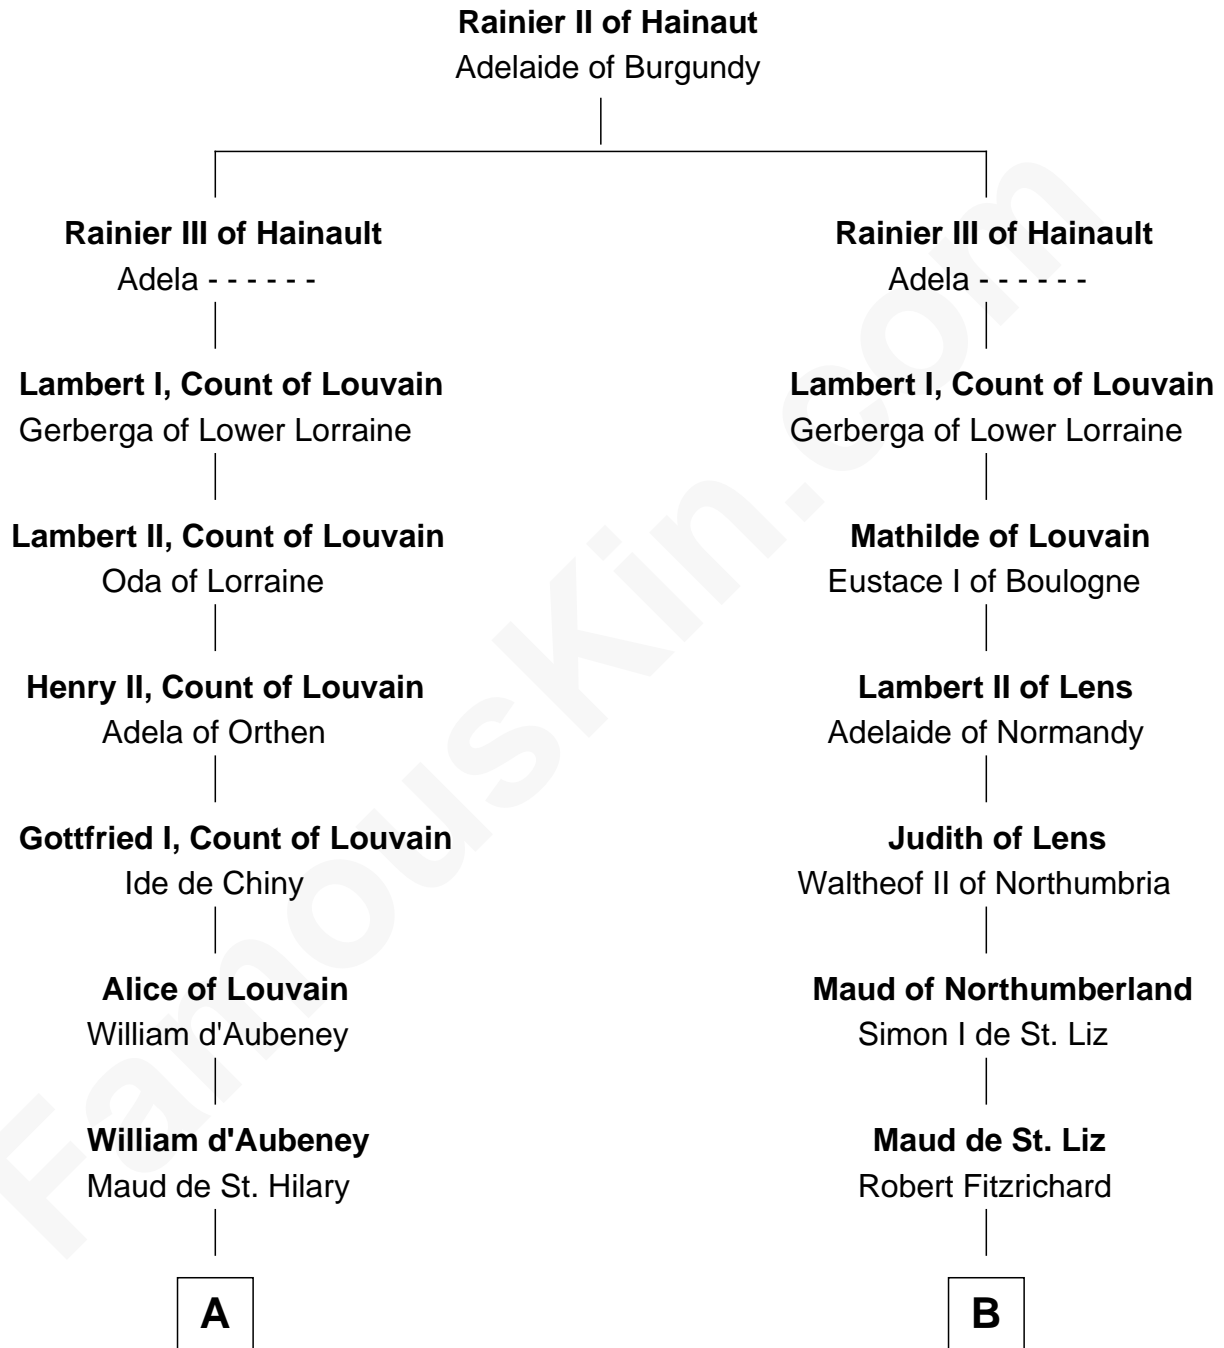

MAYFLOWER

FamousKin.com Relationship Chart of

Richard More

(c1614 - c1696) Mayflower passenger 1620

8th cousin 12 times removed of

William d'Aubenev

Magna Carta Surety

C

—
Margaret Cresset

Thomas More

—
Jasper More

Elizabeth Smalley

—
Katherine More

Col. Samuel More

—
Richard More

Mayflower passenger 1620