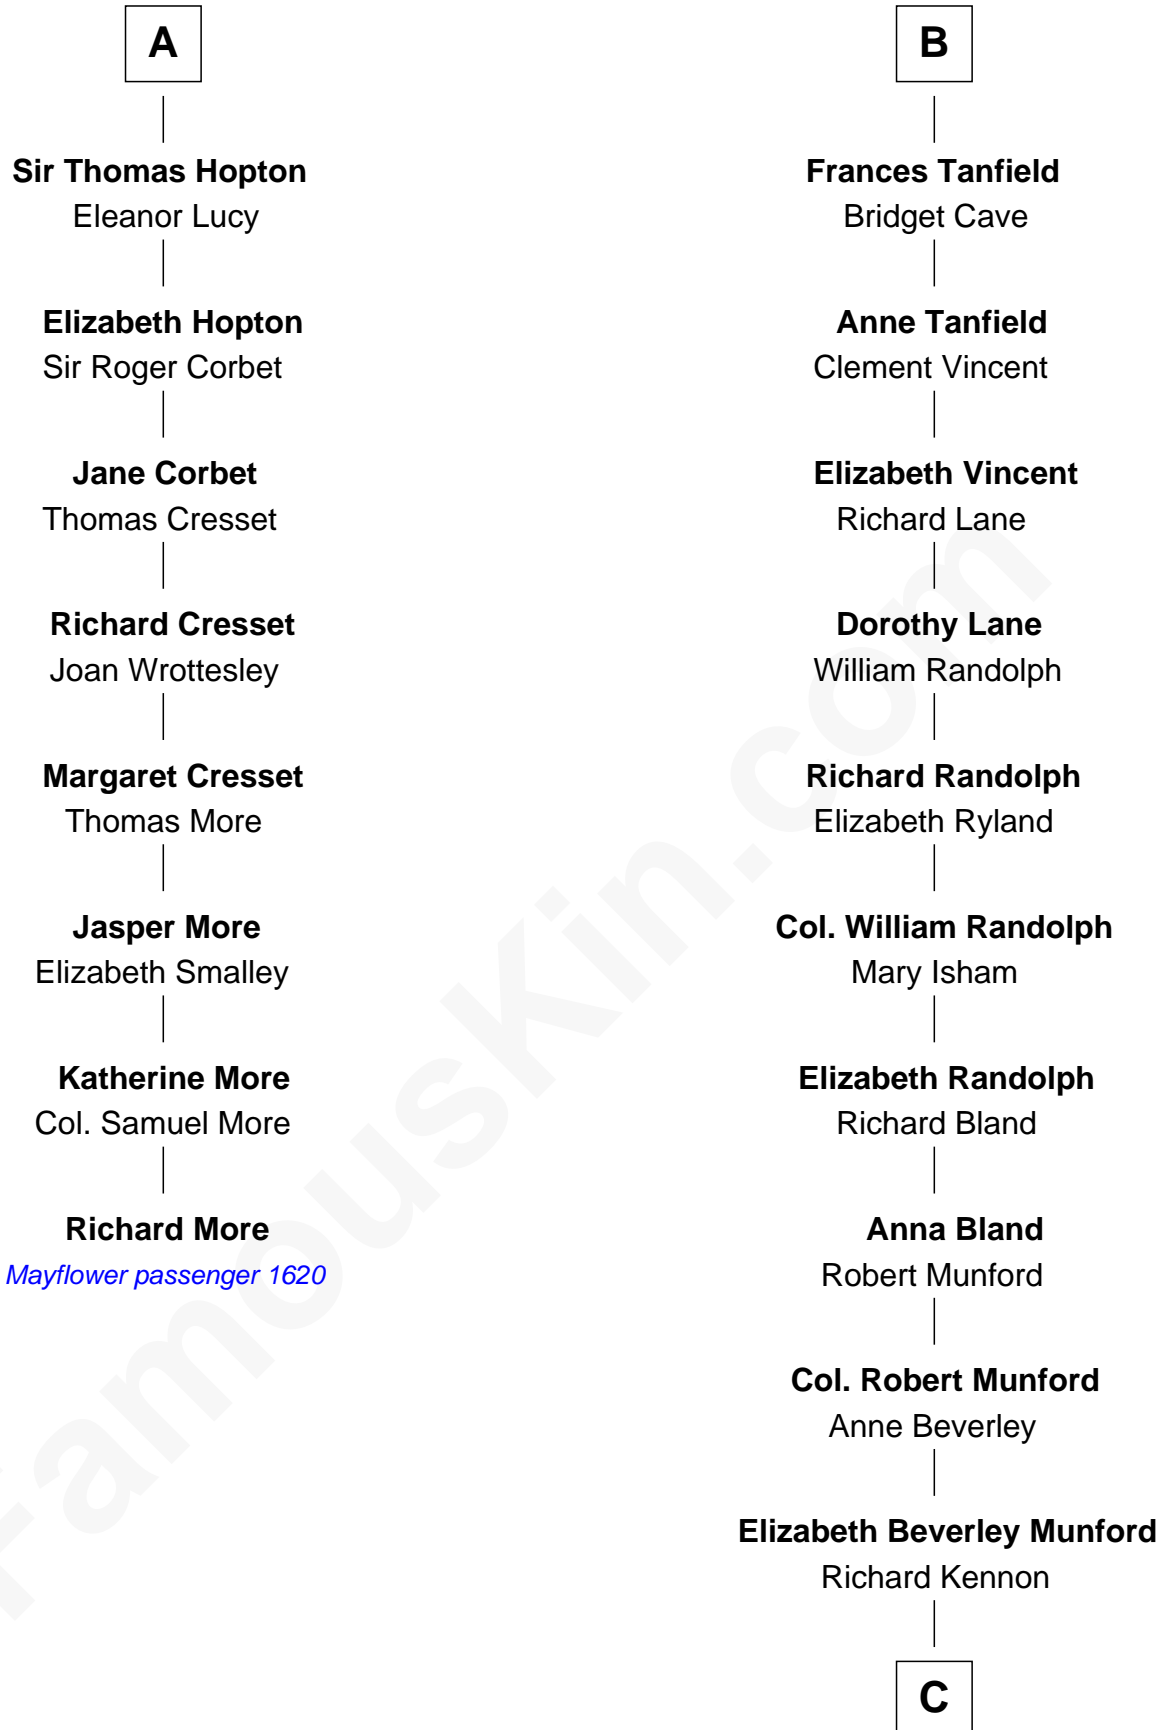

# FamousKin.com Relationship Chart of

**Richard More**

(c1614 - c1696) Mayflower passenger 1620

14th cousin 6 times removed of

**Upton Sinclair**

Pulitzer Prize Winning Novelist

**Humphrey de Bohun**

Elizabeth Plantagenet

**Eleanor de Bohun**

Sir James le Boteler

**Pernel le Boteler**

Sir Gilbert Talbot

**Elizabeth Talbot**

Sir Henry de Grey

**Richard Grey**

Blanche de la Vache

Elizabeth de Badlesmere

**Elizabeth de Bohun**

Sir Richard Fitzalan

**Elizabeth Fitzalan**

Sir Thomas Mowbray

**Margaret Mowbray**

Sir Robert Howard

**Katherine Howard**

Sir Edward Neville

**Catherine Neville**

Robert Tanfield

**William Tanfield**

Elizabeth Stavelly

**B**

**C**

—  
**Sarah Skipwith Kennon**