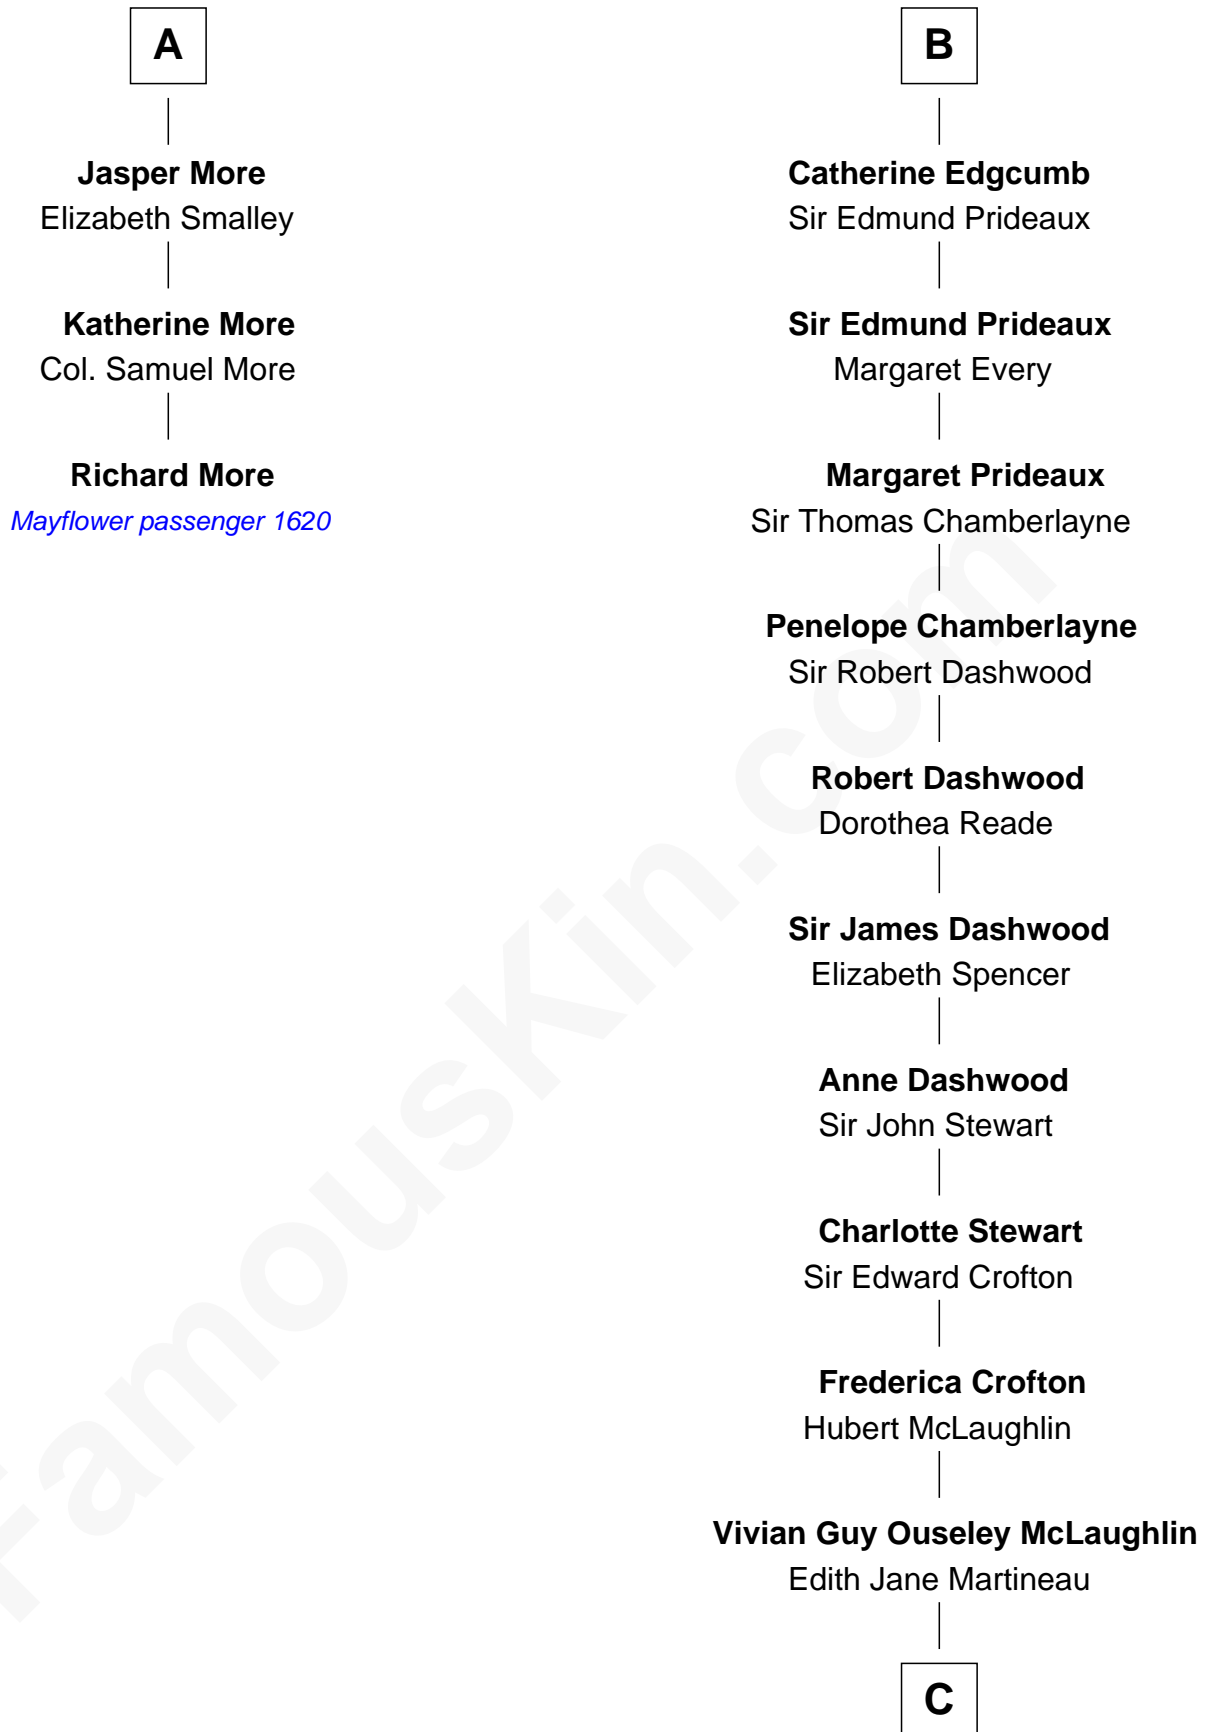

**MAYFLOWER**

# FamousKin.com Relationship Chart of

**Richard More**

(c1614 - c1696) Mayflower passenger 1620

9th cousin 10 times removed of

**Guy Ritchie**

British Filmmaker

**John de Mowbray**  
Elizabeth de Segrave

C