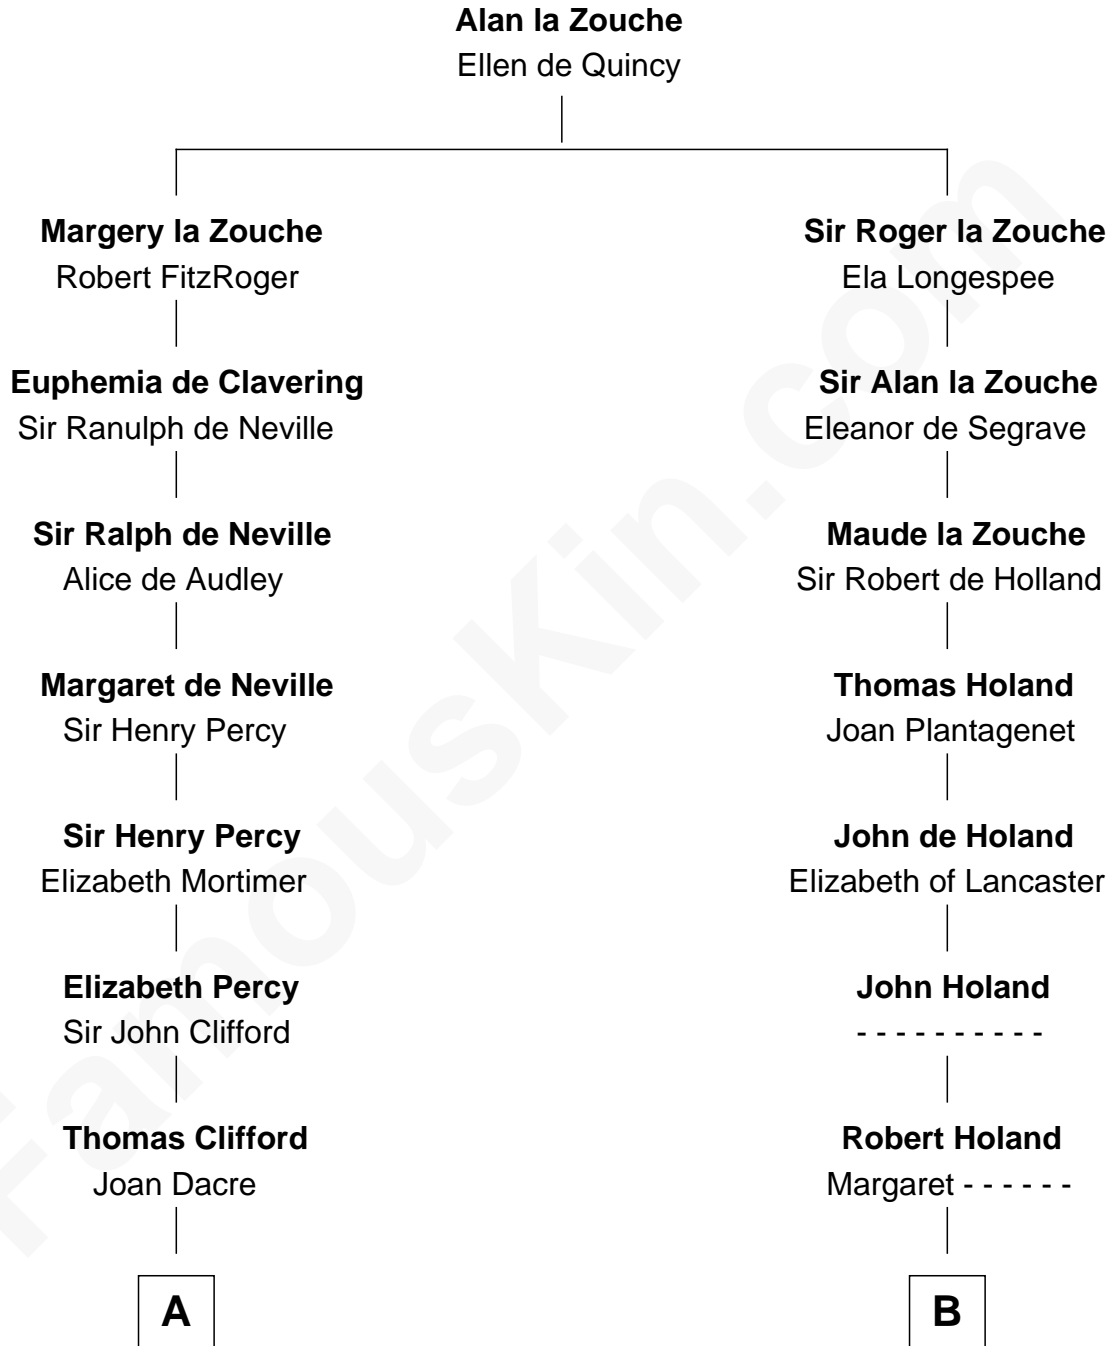

Buckminster Fuller

Author, Architect, and Inventor