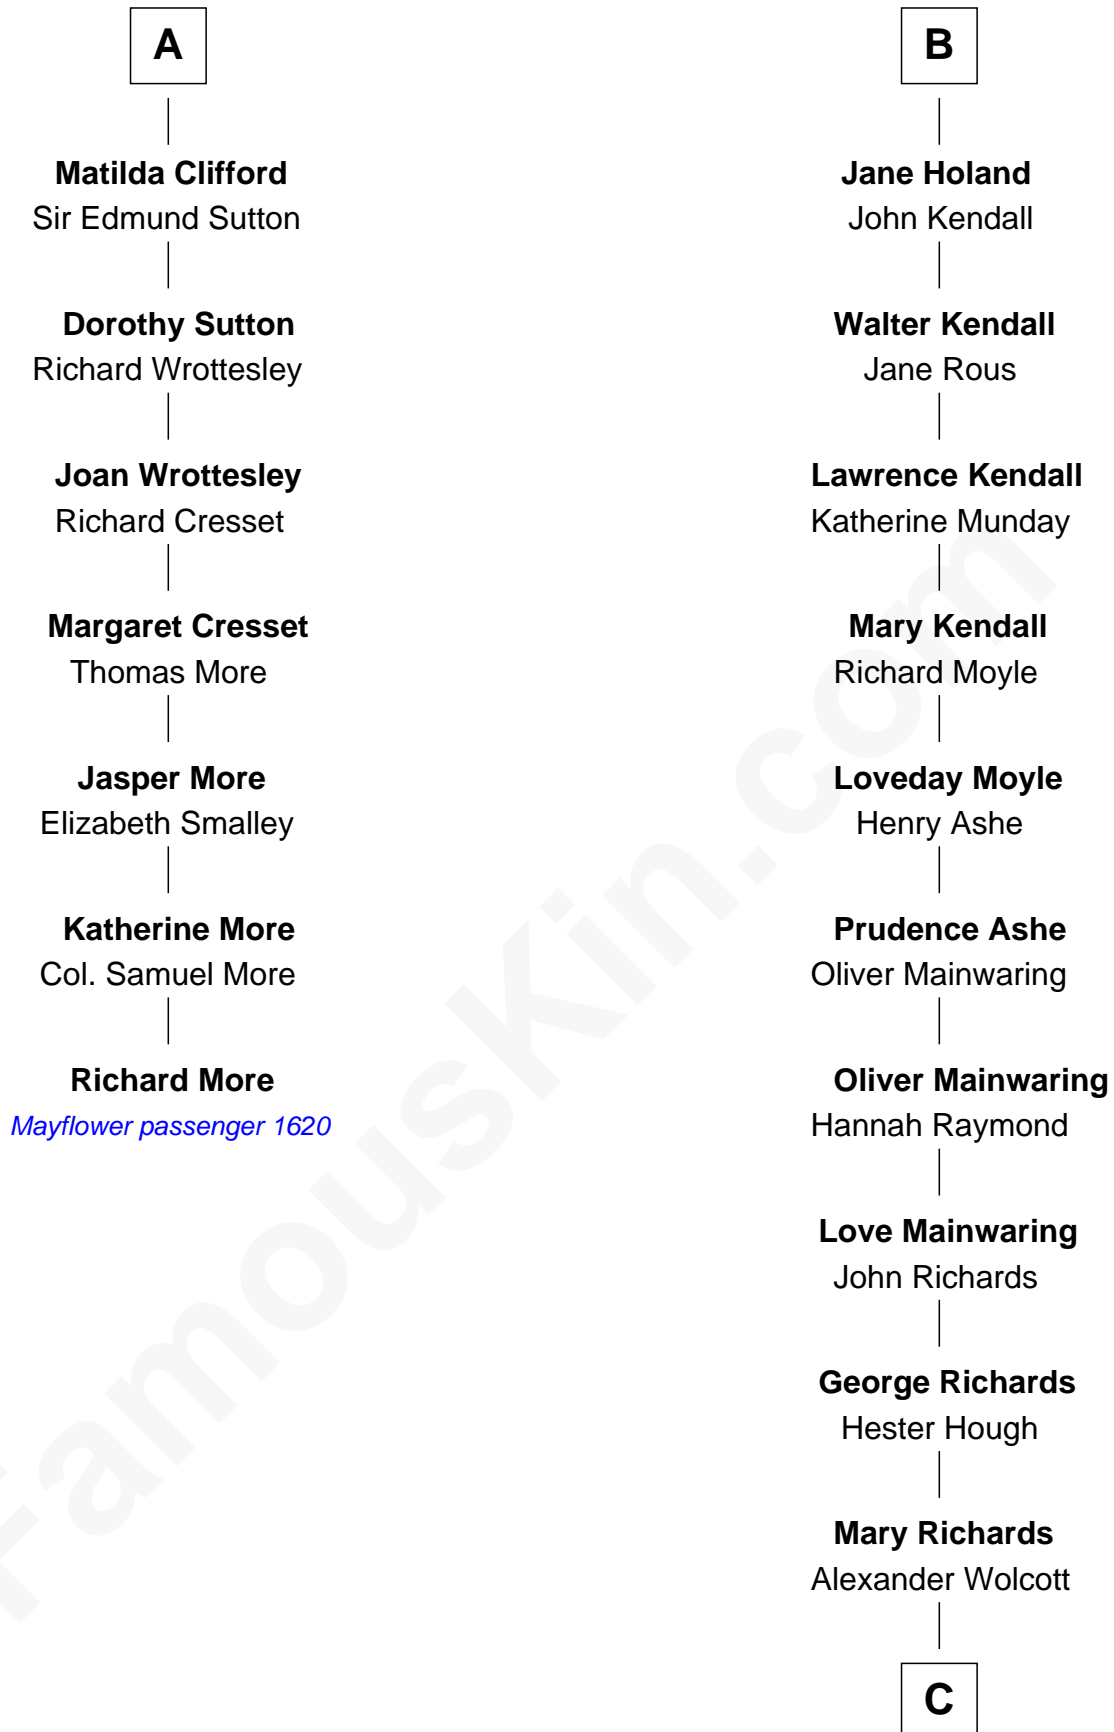

**MAYFLOWER**

# FamousKin.com Relationship Chart of Richard More

(c1614 - c1696) Mayflower passenger 1620

13th cousin 8 times removed of

## Buckminster Fuller

Author, Architect, and Inventor

**C**

**Christopher Wolcott**

Lucy Parsons

**Christopher Columbus Wolcott**

Susan Blinn

**Caroline Matilda Wolcott**