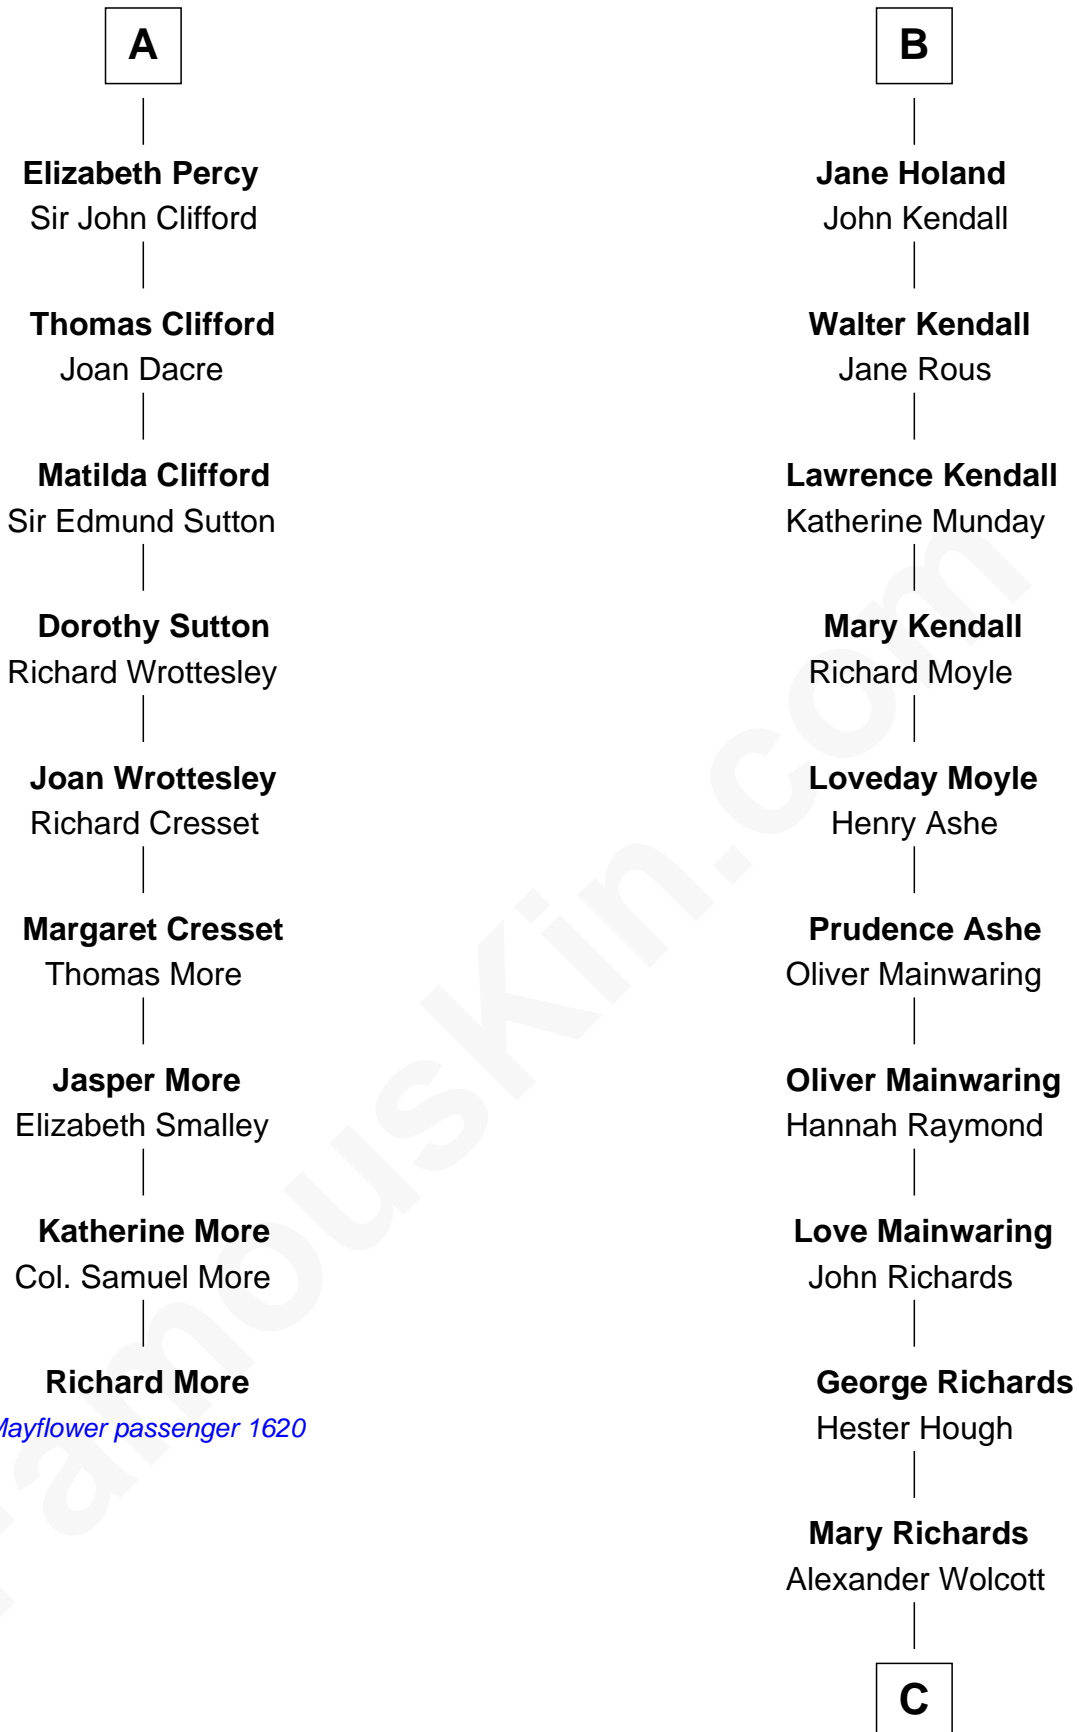

MAYFLOWER

FamousKin.com Relationship Chart of **Richard More**

(c1614 - c1696) *Mayflower passenger 1620*

15th cousin 6 times removed of

Buckminster Fuller

Author, Architect, and Inventor

C

Christopher Wolcott

Lucy Parsons

Christopher Columbus Wolcott

Susan Blinn

Caroline Matilda Wolcott

Martin Andrews

Caroline Wolcott Andrews

Richard Buckminster Fuller

Buckminster Fuller