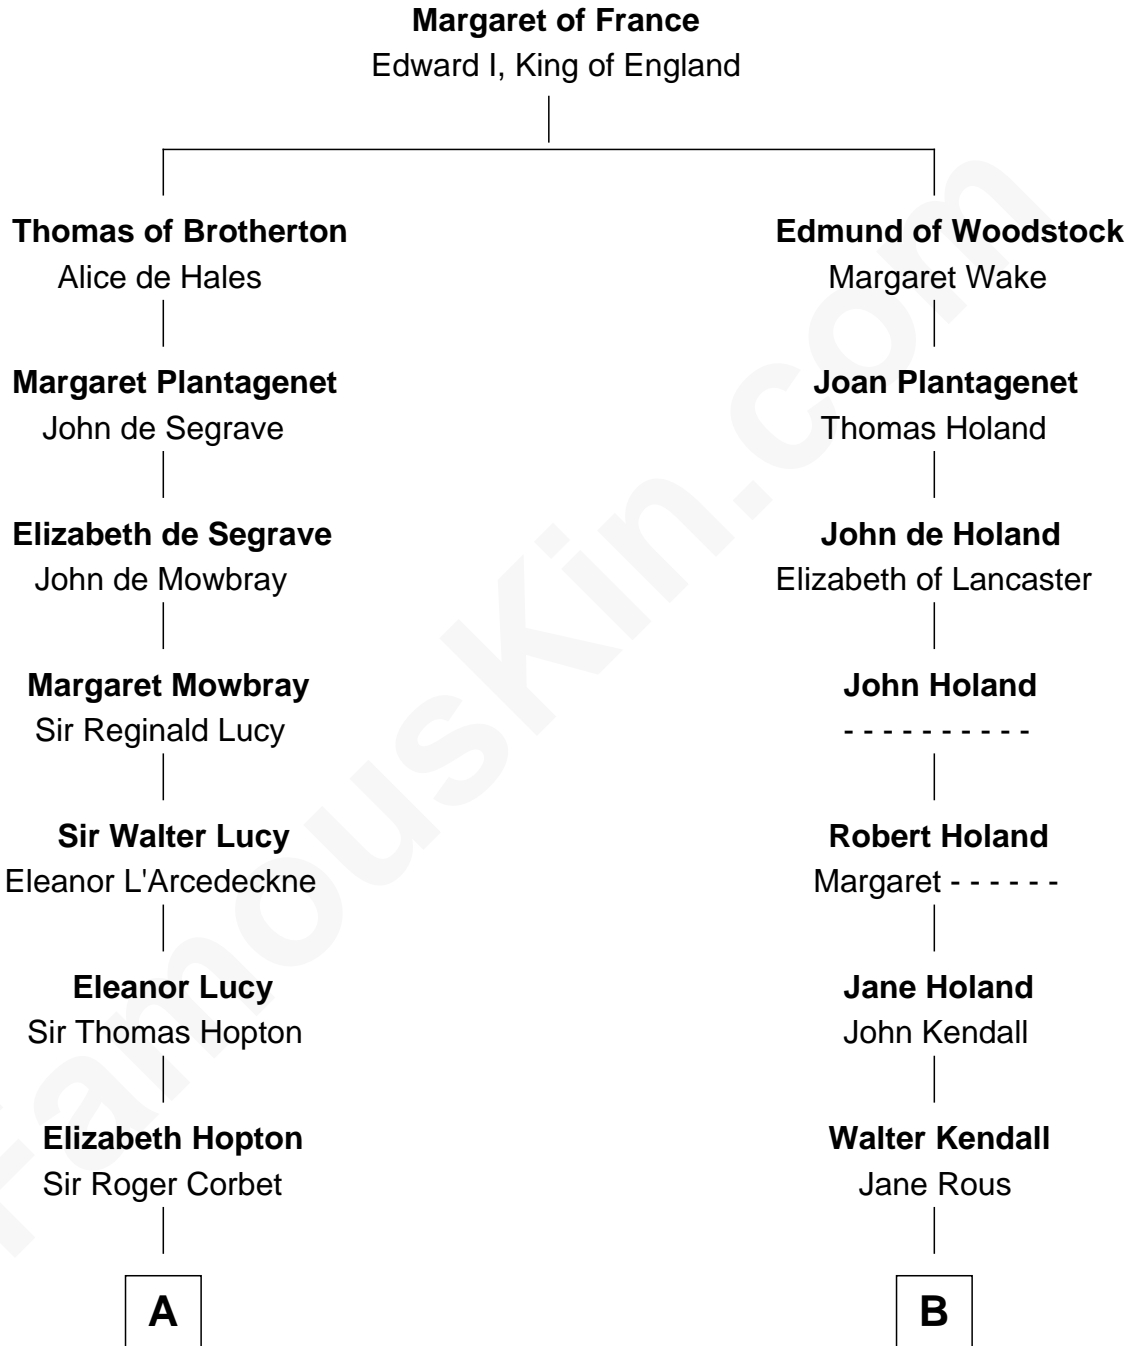

**MAYFLOWER**

# FamousKin.com Relationship Chart of Richard More

(c1614 - c1696) Mayflower passenger 1620

12th cousin 7 times removed of

**Buckminster Fuller**

Author, Architect, and Inventor

**A**

**Jane Corbet**  
Thomas Cresset

**Richard Cresset**  
Joan Wrottesley

**Margaret Cresset**  
Thomas More

**Jasper More**  
Elizabeth Smalley

**Katherine More**  
Col. Samuel More

**Richard More**  
*Mayflower passenger 1620*

**B**

**Lawrence Kendall**  
Katherine Munday