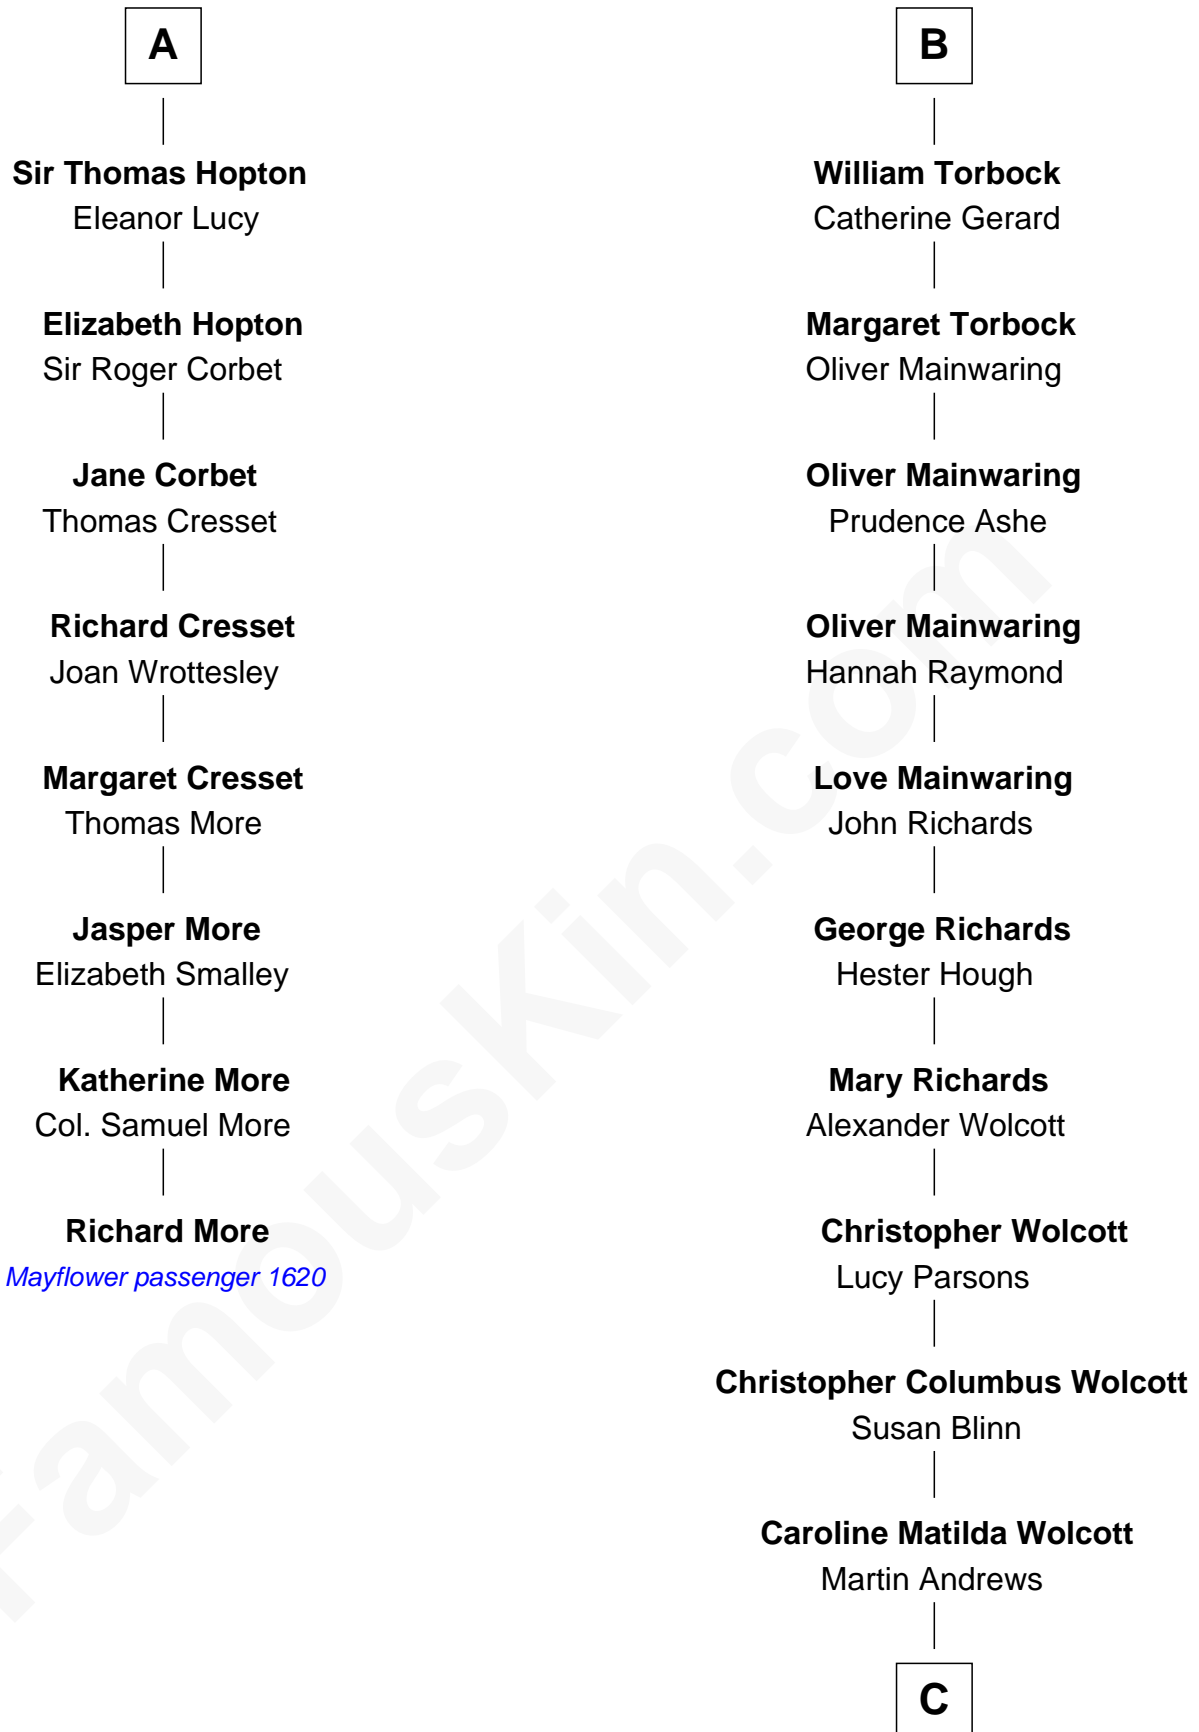

**MAYFLOWER**

# FamousKin.com Relationship Chart of **Richard More**

(c1614 - c1696) Mayflower passenger 1620

14th cousin 4 times removed of

**Buckminster Fuller**

*Author, Architect, and Inventor*

C

Caroline Wolcott Andrews