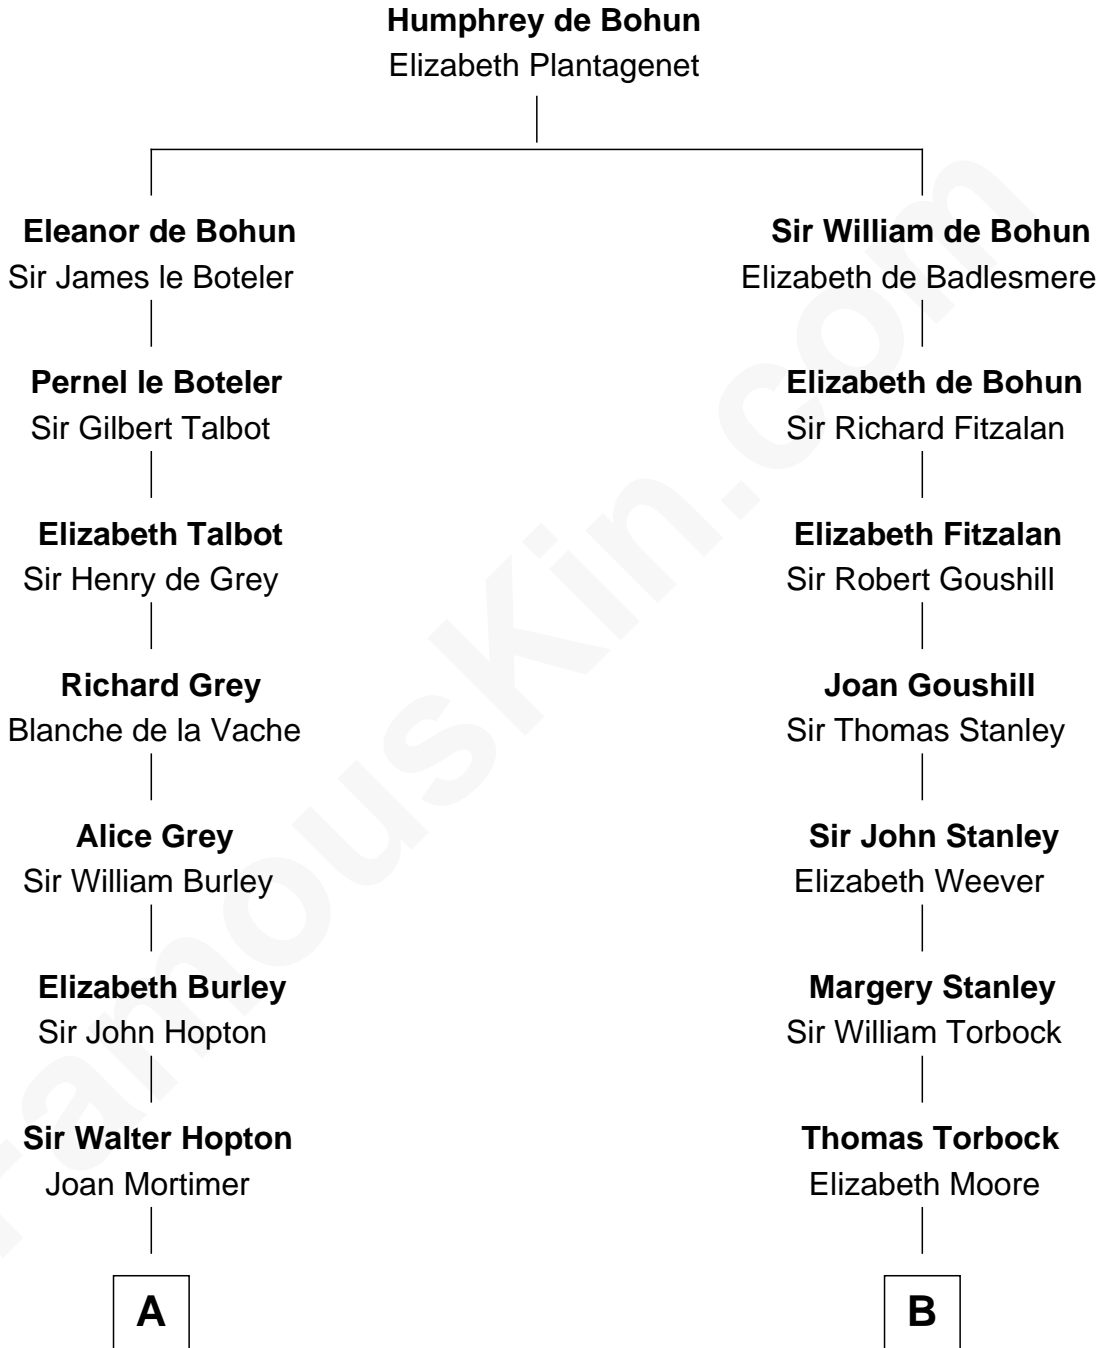

**MAYFLOWER**

# FamousKin.com Relationship Chart of **Richard More**

(c1614 - c1696) Mayflower passenger 1620

14th cousin 4 times removed of

**Buckminster Fuller**

*Author, Architect, and Inventor*

C

Caroline Wolcott Andrews