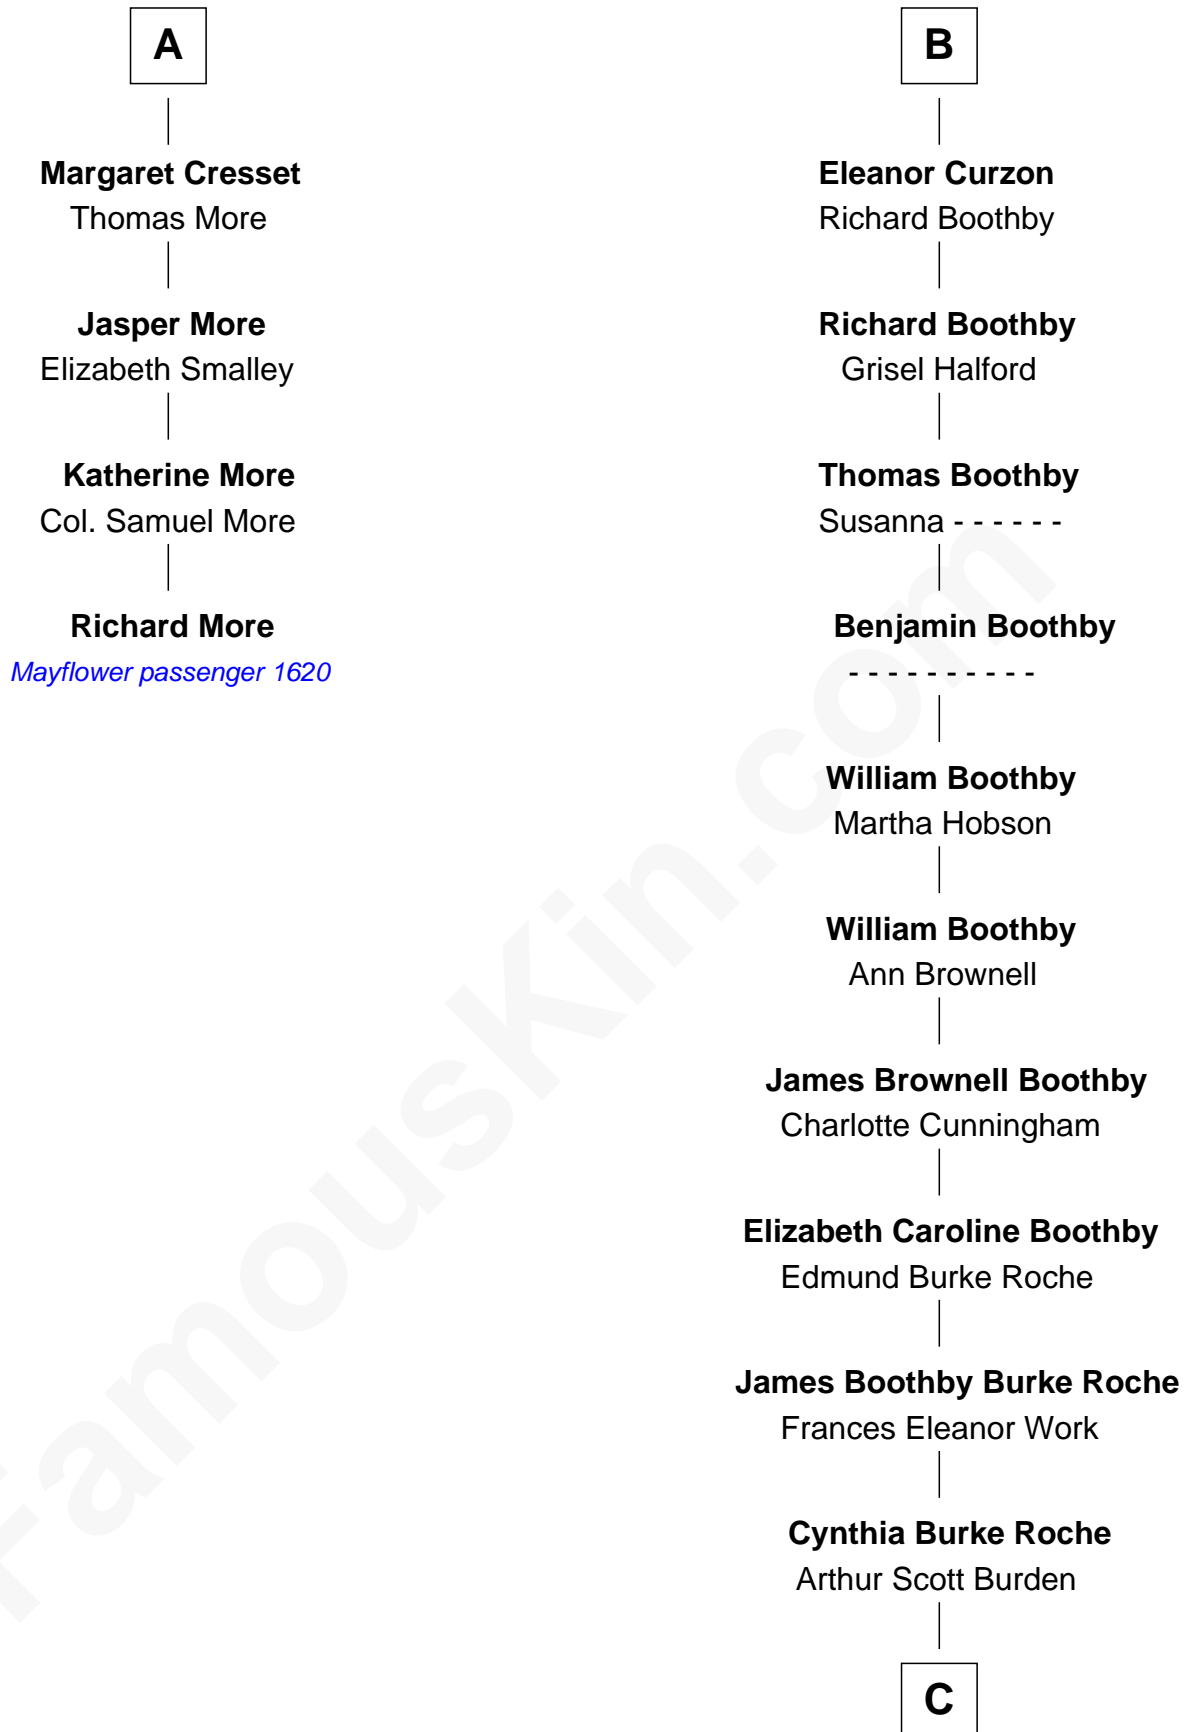

MAYFLOWER

FamousKin.com Relationship Chart of

Richard More

(c1614 - c1696) *Mayflower* passenger 1620

10th cousin 9 times removed of

Oliver Platt

Movie Actor

Sir Thomas de Beauchamp

Sir William Beauchamp

Joan Fitzalan

Joan Beauchamp

James Butler

Elizabeth Butler

John Talbot

Ann Talbot

Sir Henry Vernon

Thomas Vernon

Anne Ludlow

Eleanor Vernon

Francis Curzon

John Curzon

Millicent Sacheverell

B

C