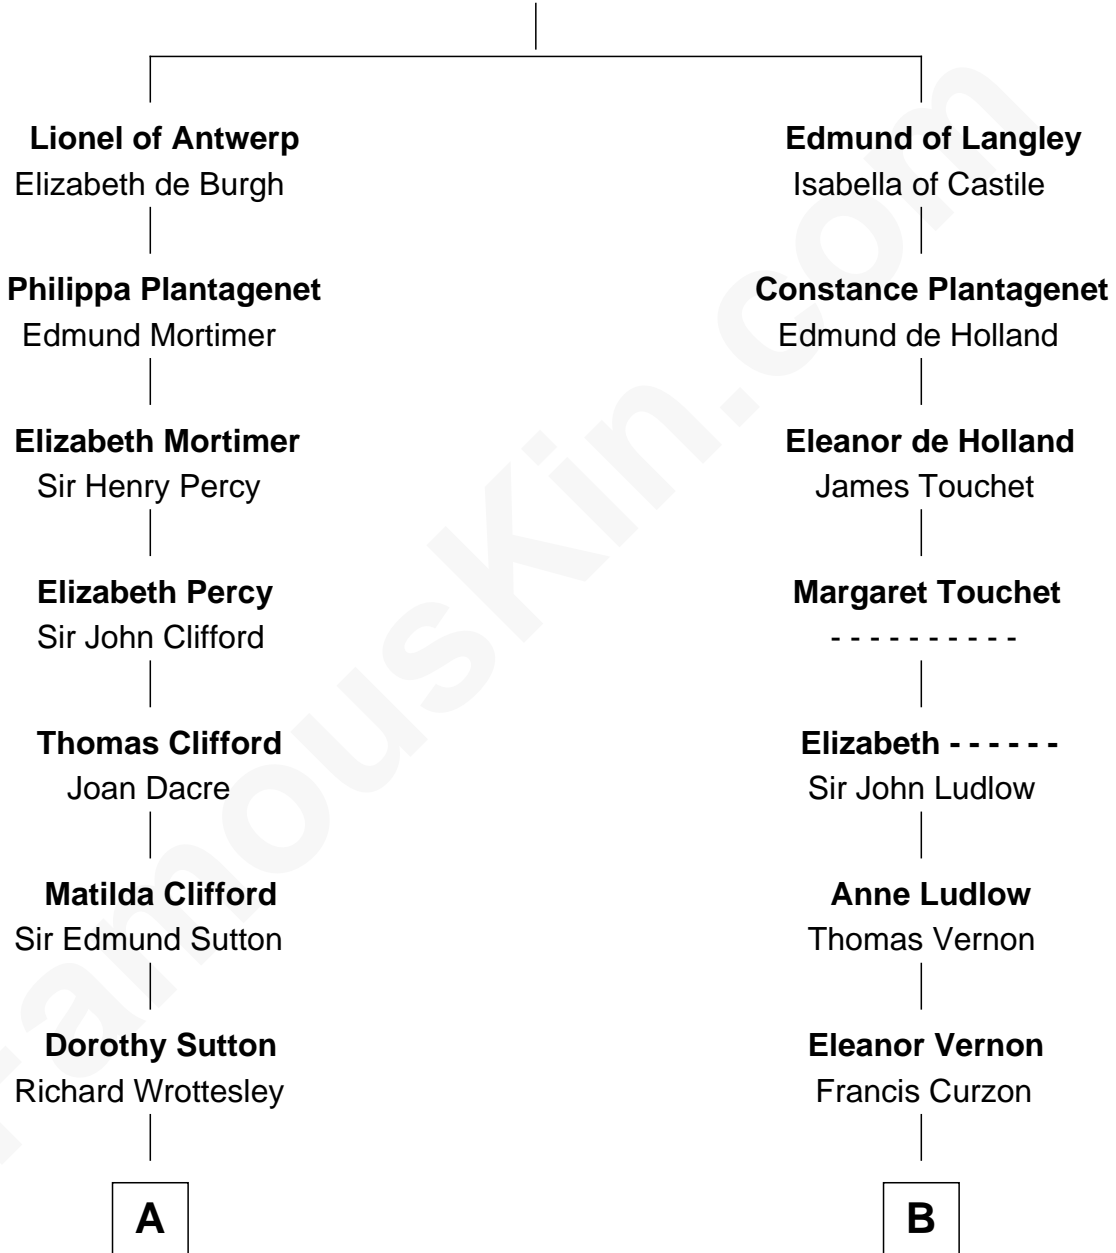

MAYFLOWER

FamousKin.com Relationship Chart of **Richard More**

(c1614 - c1696) *Mayflower* passenger 1620

11th cousin 9 times removed of

Oliver Platt
Movie Actor

Edward III, King of England
Philippa of Hainault

C

Cynthia Burke Roche

Arthur Scott Burden

Eileen Burden

Walter Maynard

Sheila Maynard

Nicholas Platt

Oliver Platt