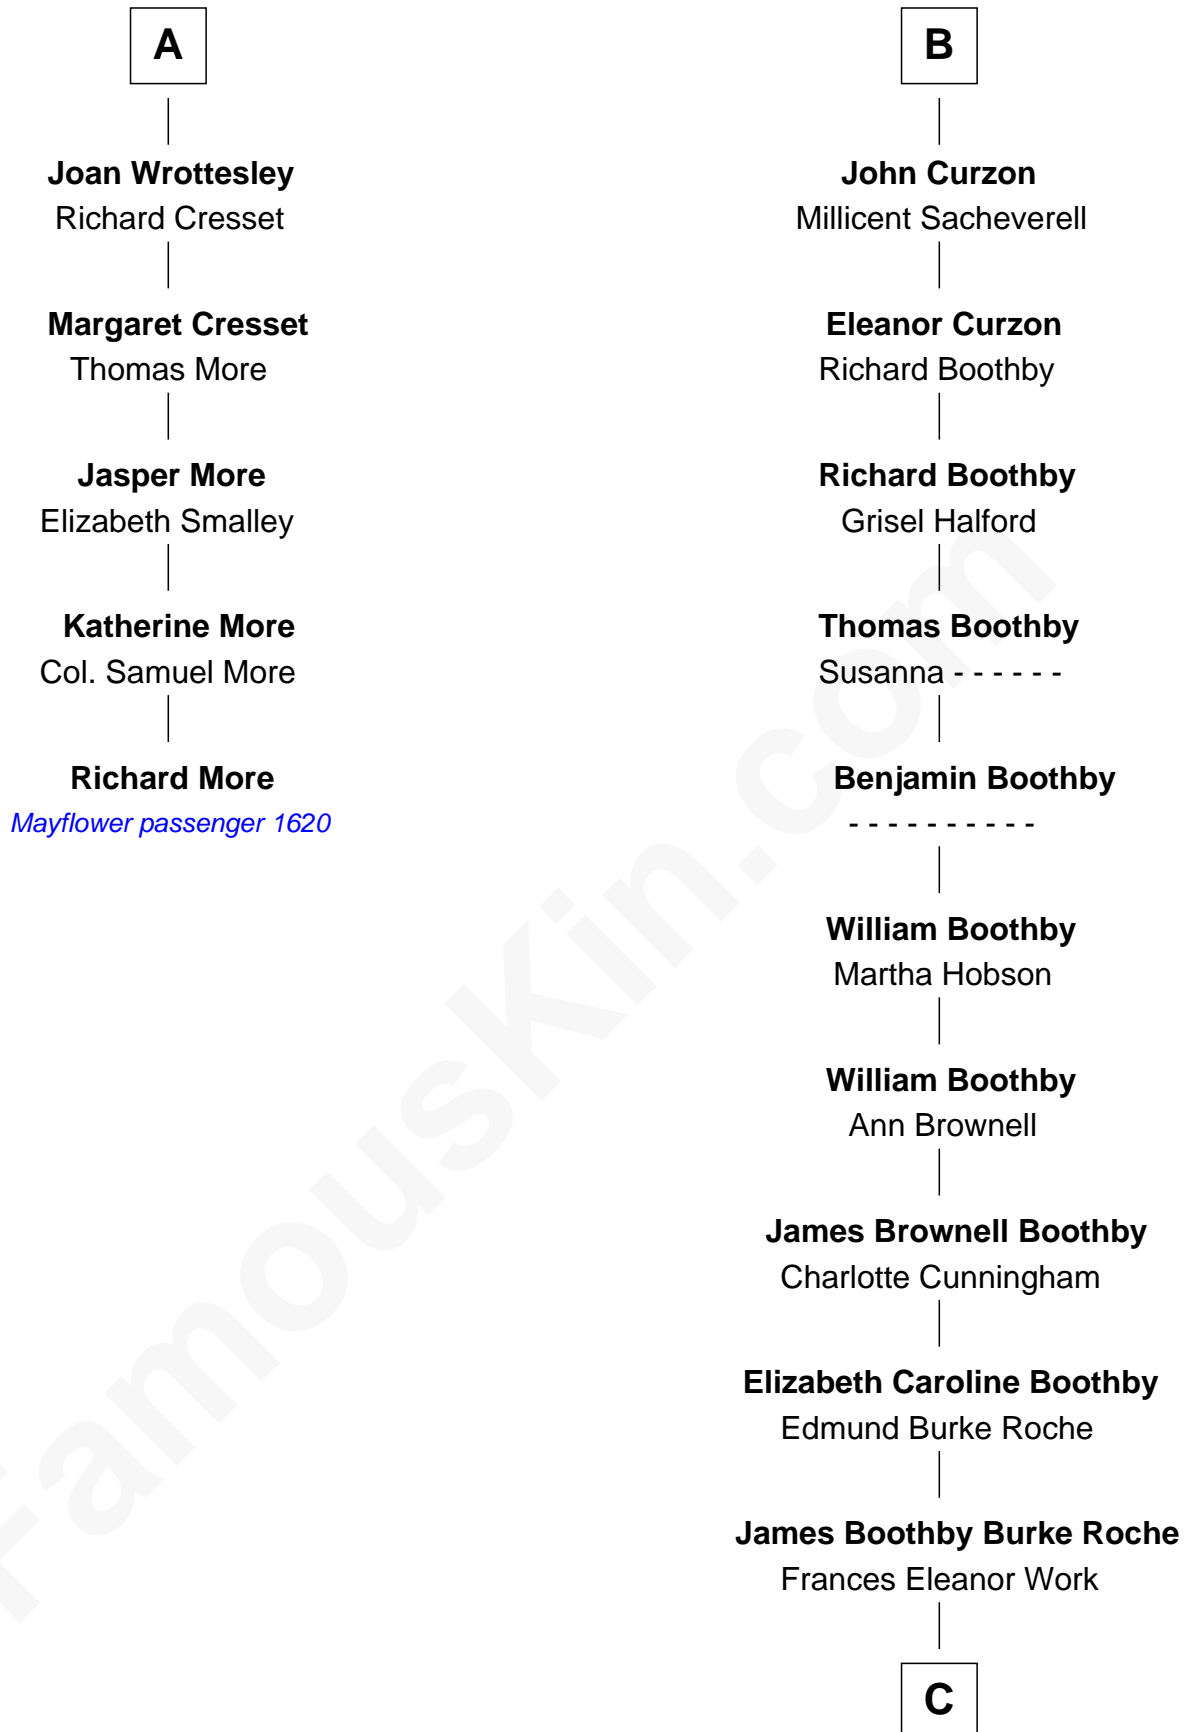

MAYFLOWER

FamousKin.com Relationship Chart of **Richard More**

(c1614 - c1696) *Mayflower* passenger 1620

11th cousin 9 times removed of

Oliver Platt
Movie Actor

Edward III, King of England
Philippa of Hainault

C

Cynthia Burke Roche

Arthur Scott Burden

Eileen Burden

Walter Maynard

Sheila Maynard

Nicholas Platt

Oliver Platt