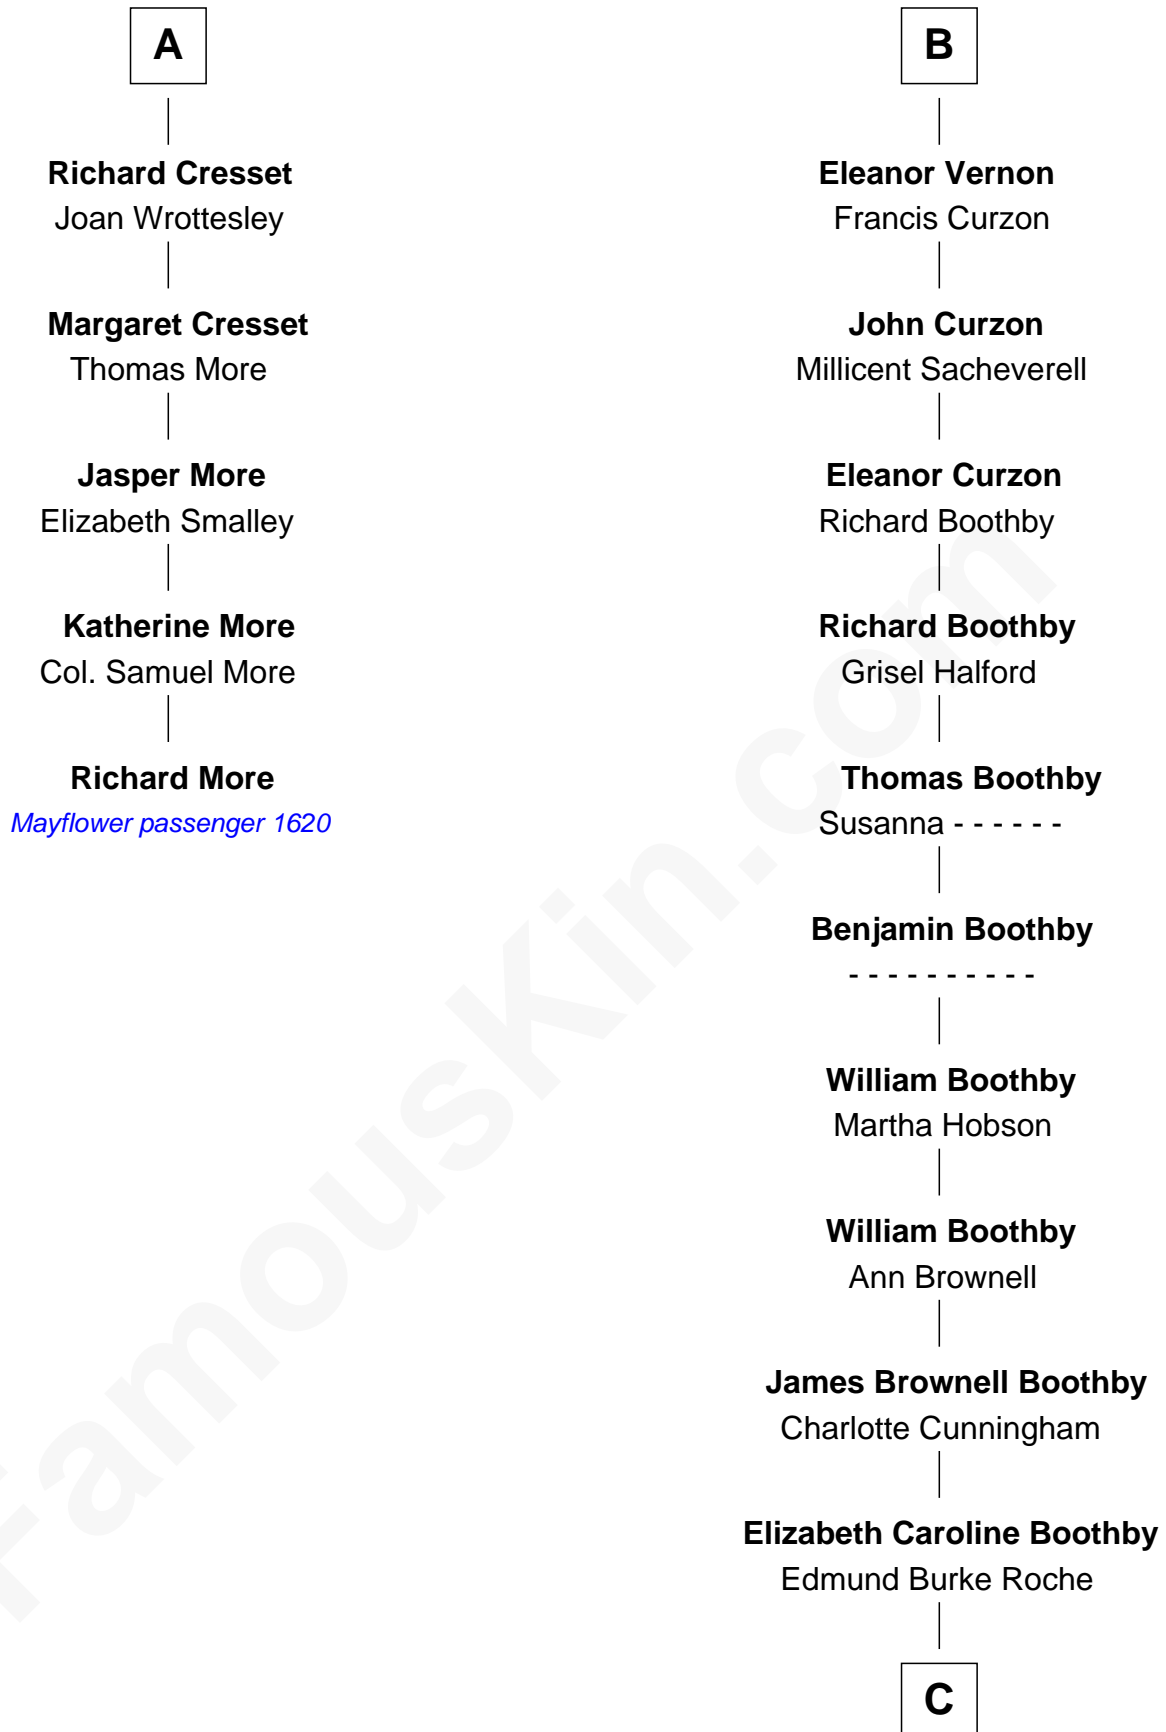

MAYFLOWER

FamousKin.com Relationship Chart of **Richard More**

(c1614 - c1696) *Mayflower* passenger 1620

11th cousin 10 times removed of

Oliver Platt
Movie Actor

C

James Boothby Burke Roche

Frances Eleanor Work

Cynthia Burke Roche

Arthur Scott Burden

Eileen Burden

Walter Maynard

Sheila Maynard

Nicholas Platt

Oliver Platt

Movie Actor