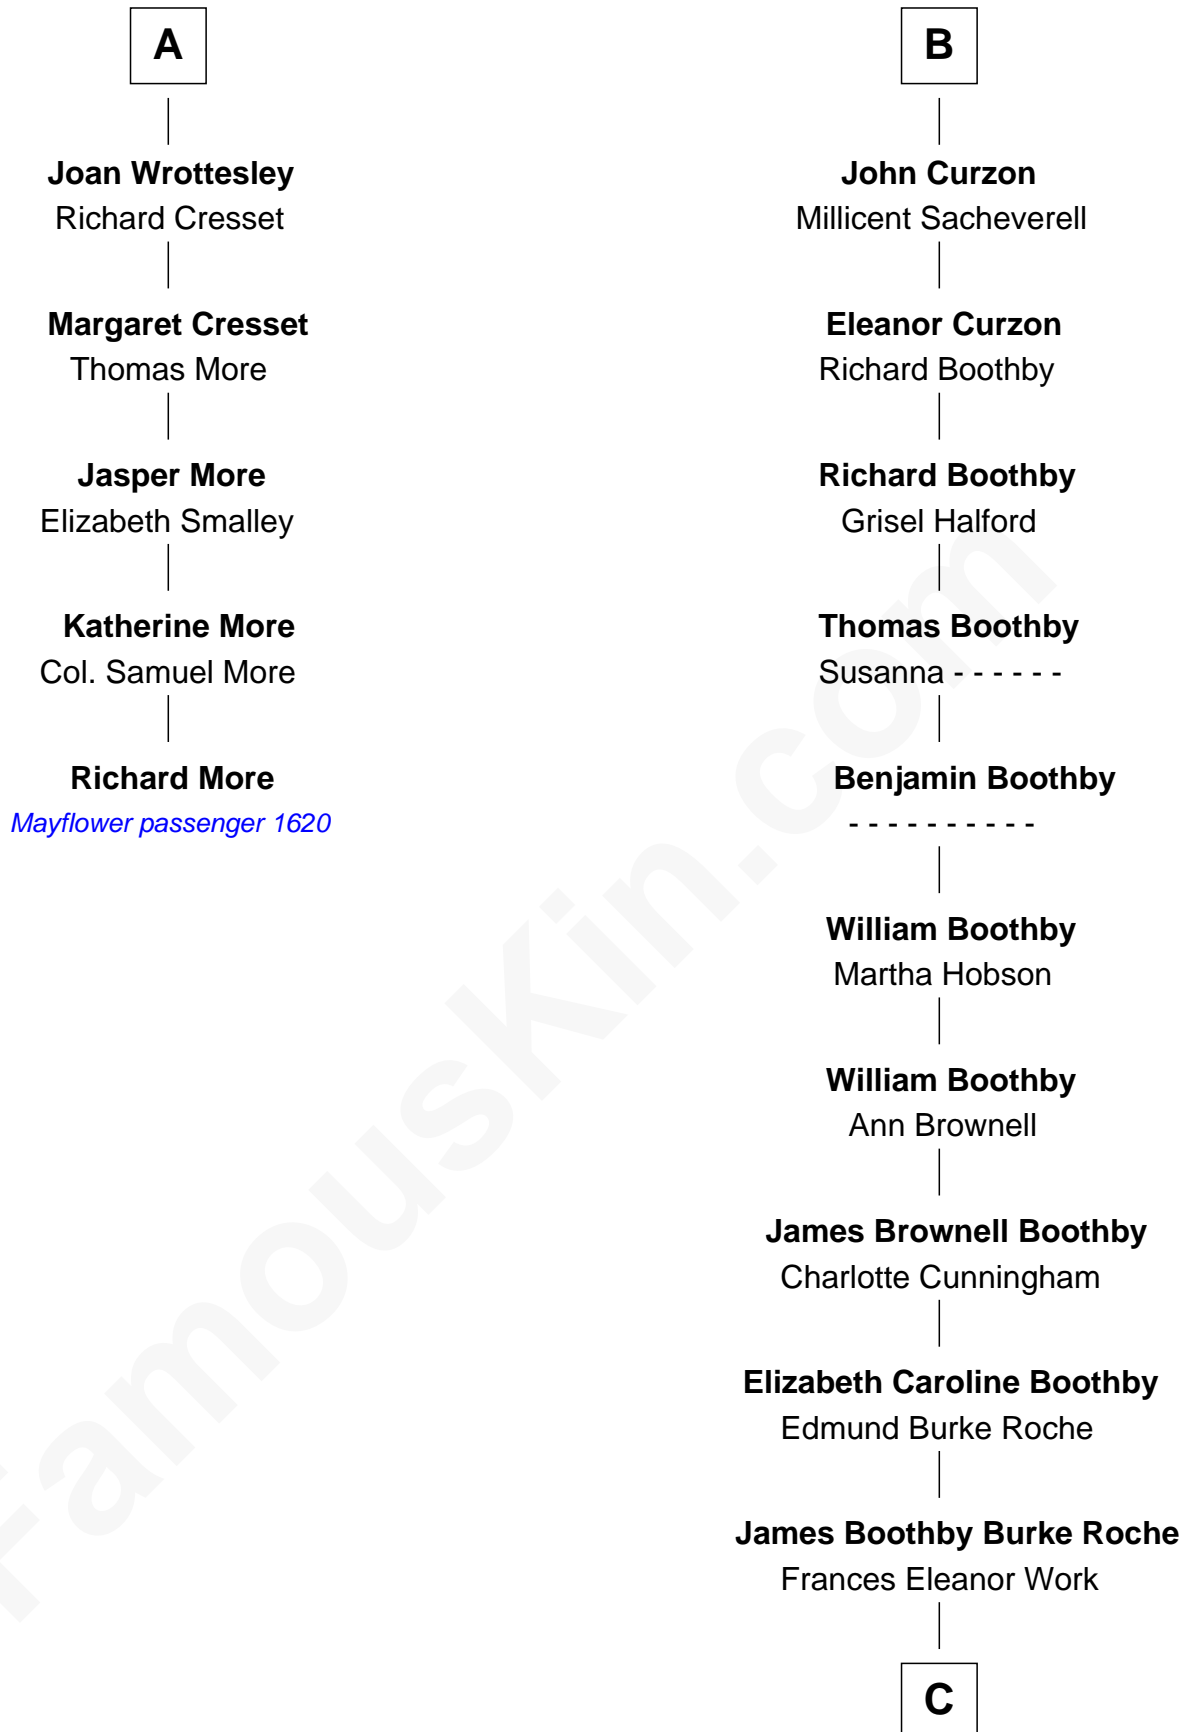

**MAYFLOWER**

# FamousKin.com Relationship Chart of

**Richard More**

(c1614 - c1696) Mayflower passenger 1620

11th cousin 9 times removed of

**Oliver Platt**

Movie Actor

**C**

**Cynthia Burke Roche**

Arthur Scott Burden

**Eileen Burden**

Walter Maynard

**Sheila Maynard**

Nicholas Platt

**Oliver Platt**

*Movie Actor*