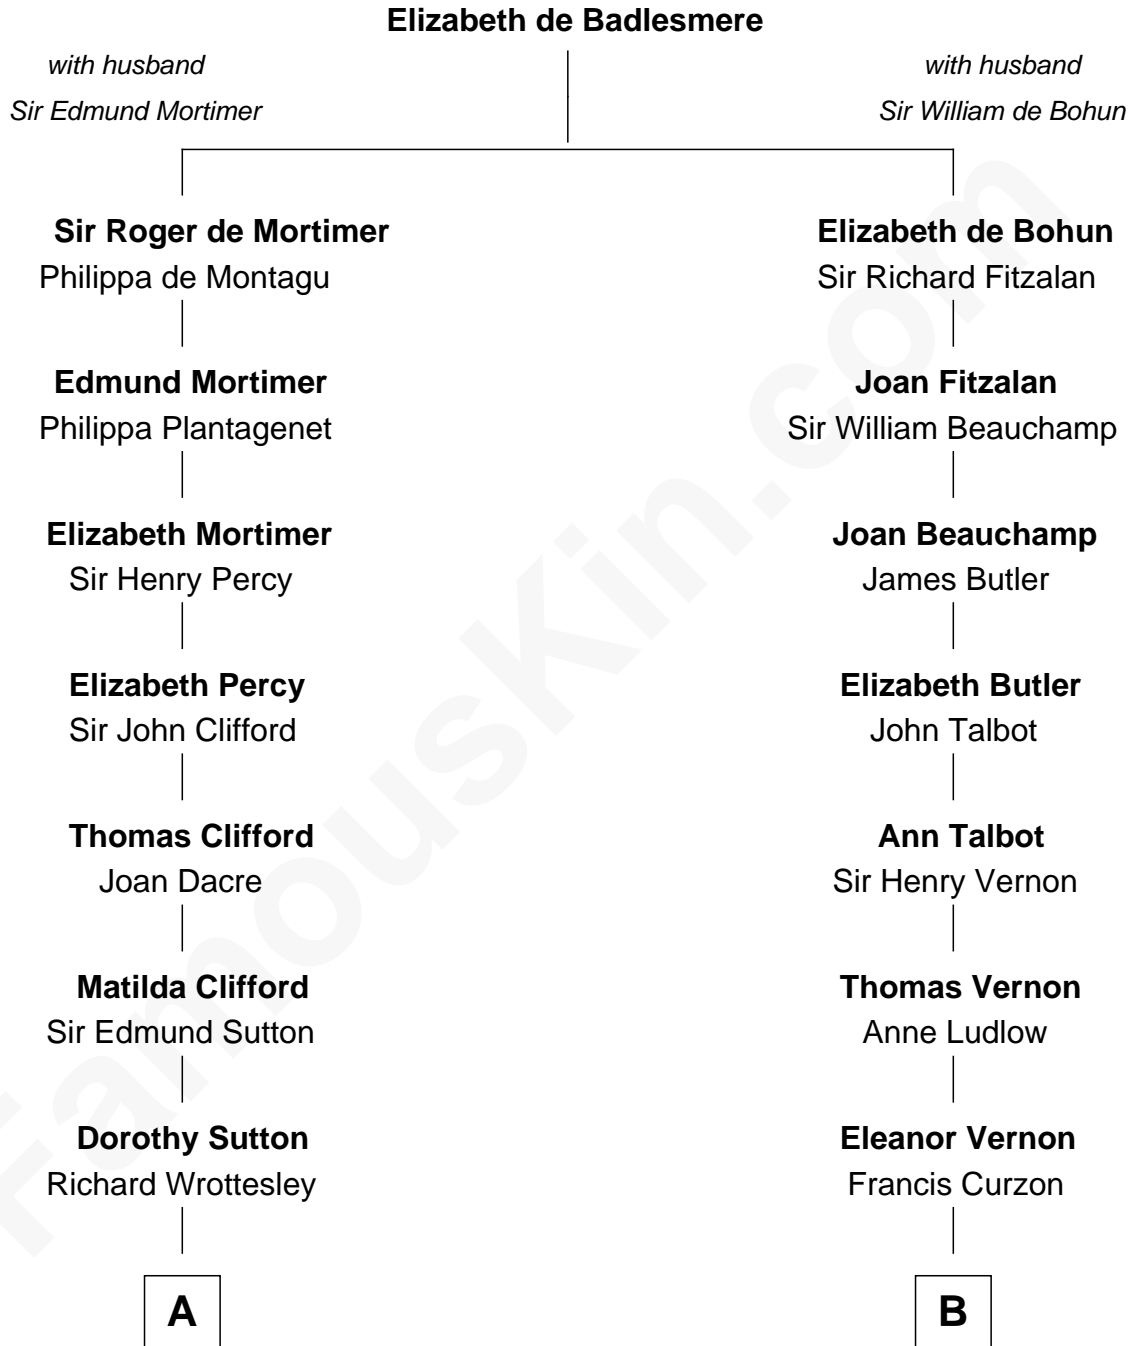

**MAYFLOWER**

# FamousKin.com Relationship Chart of

**Richard More**

(c1614 - c1696) Mayflower passenger 1620

11th cousin 9 times removed of

**Oliver Platt**

Movie Actor

**C**

**Cynthia Burke Roche**

Arthur Scott Burden

**Eileen Burden**

Walter Maynard

**Sheila Maynard**

Nicholas Platt

**Oliver Platt**

*Movie Actor*