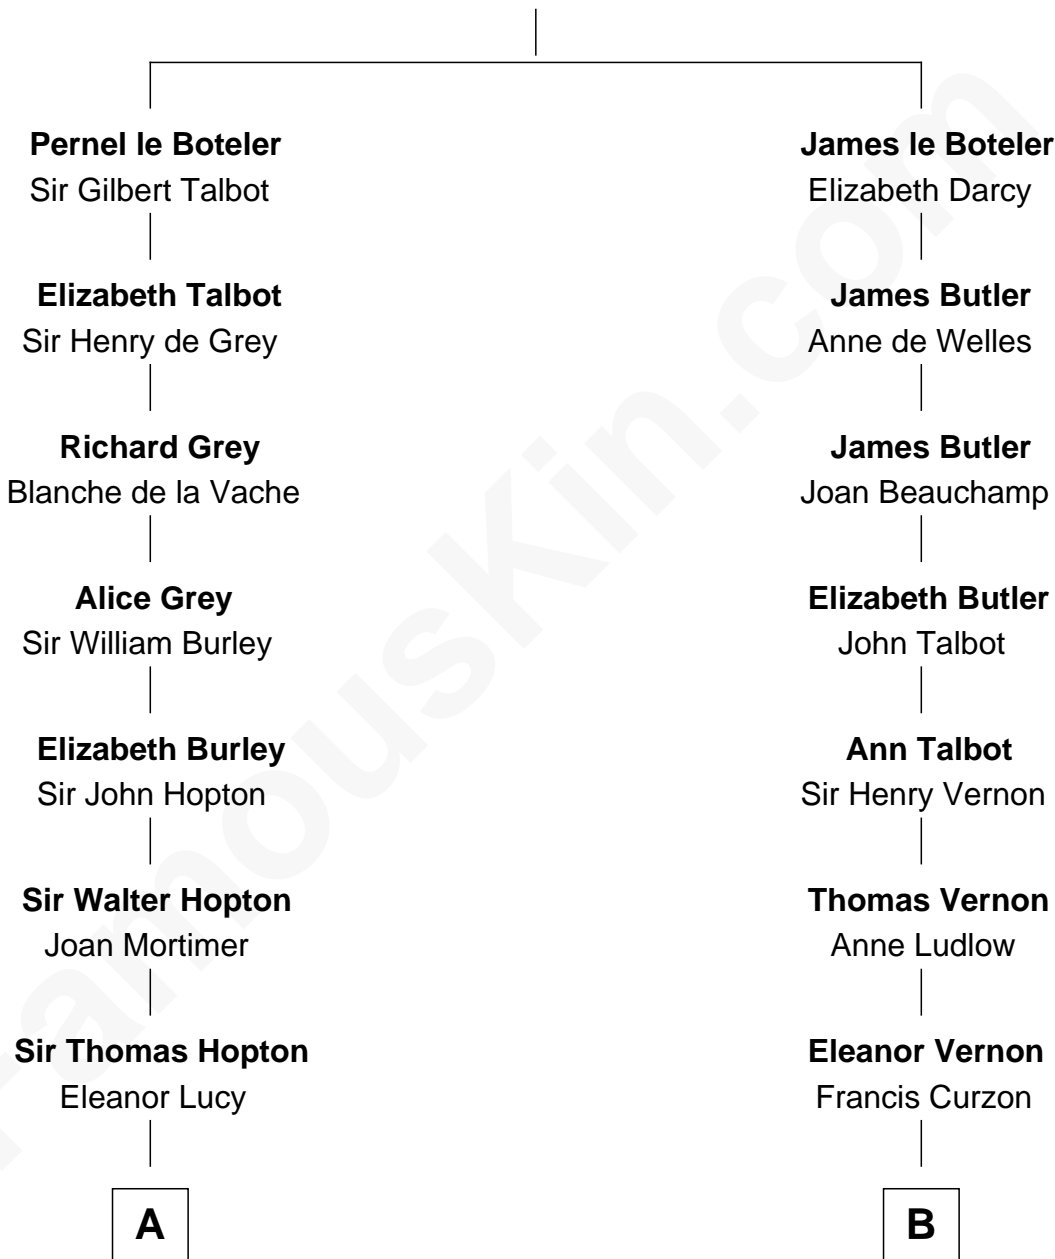

MAYFLOWER

FamousKin.com Relationship Chart of

Richard More

(c1614 - c1696) Mayflower passenger 1620

13th cousin 7 times removed of

Oliver Platt

Movie Actor

Sir James le Boteler

Eleanor de Bohun

C

Cynthia Burke Roche

Arthur Scott Burden

Eileen Burden

Walter Maynard

Sheila Maynard

Nicholas Platt