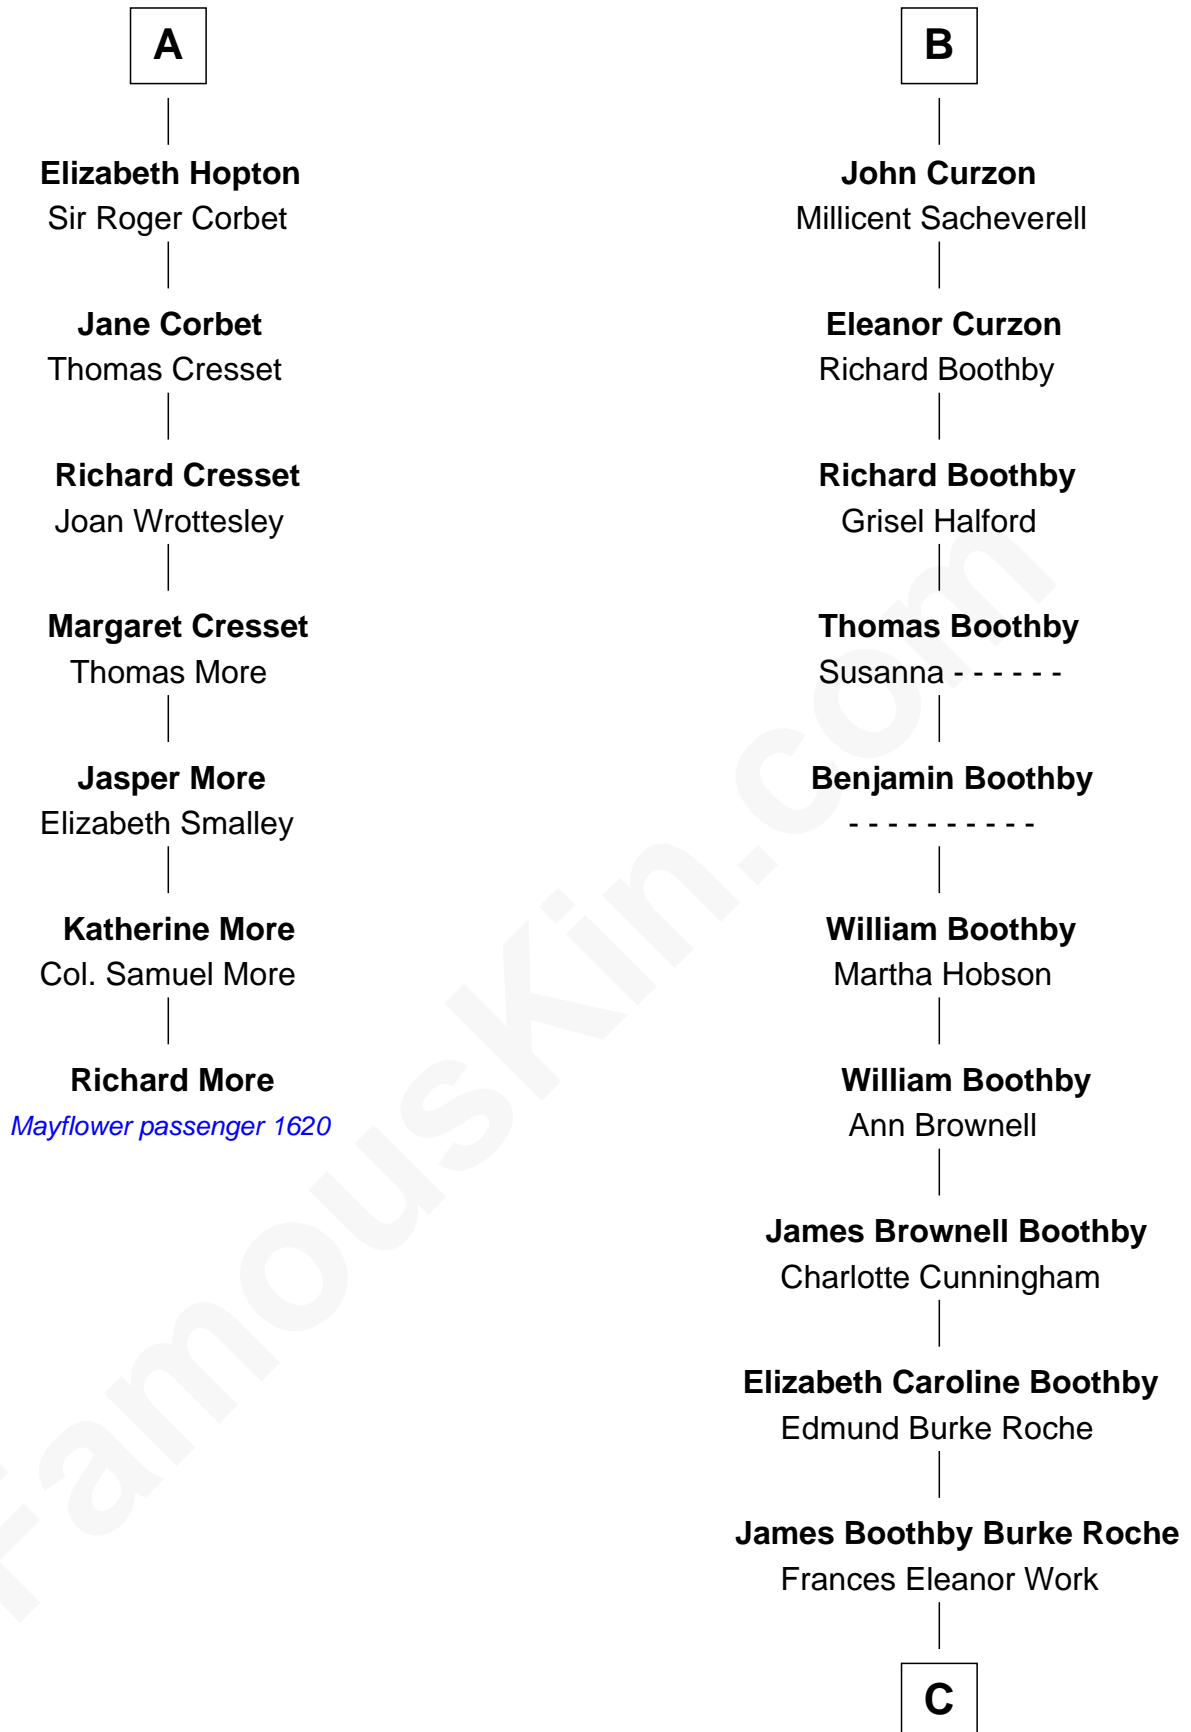

MAYFLOWER

FamousKin.com Relationship Chart of

Richard More

(c1614 - c1696) Mayflower passenger 1620

13th cousin 7 times removed of

Oliver Platt

Movie Actor

Sir James le Boteler

Eleanor de Bohun

C

Cynthia Burke Roche

Arthur Scott Burden

Eileen Burden

Walter Maynard

Sheila Maynard

Nicholas Platt