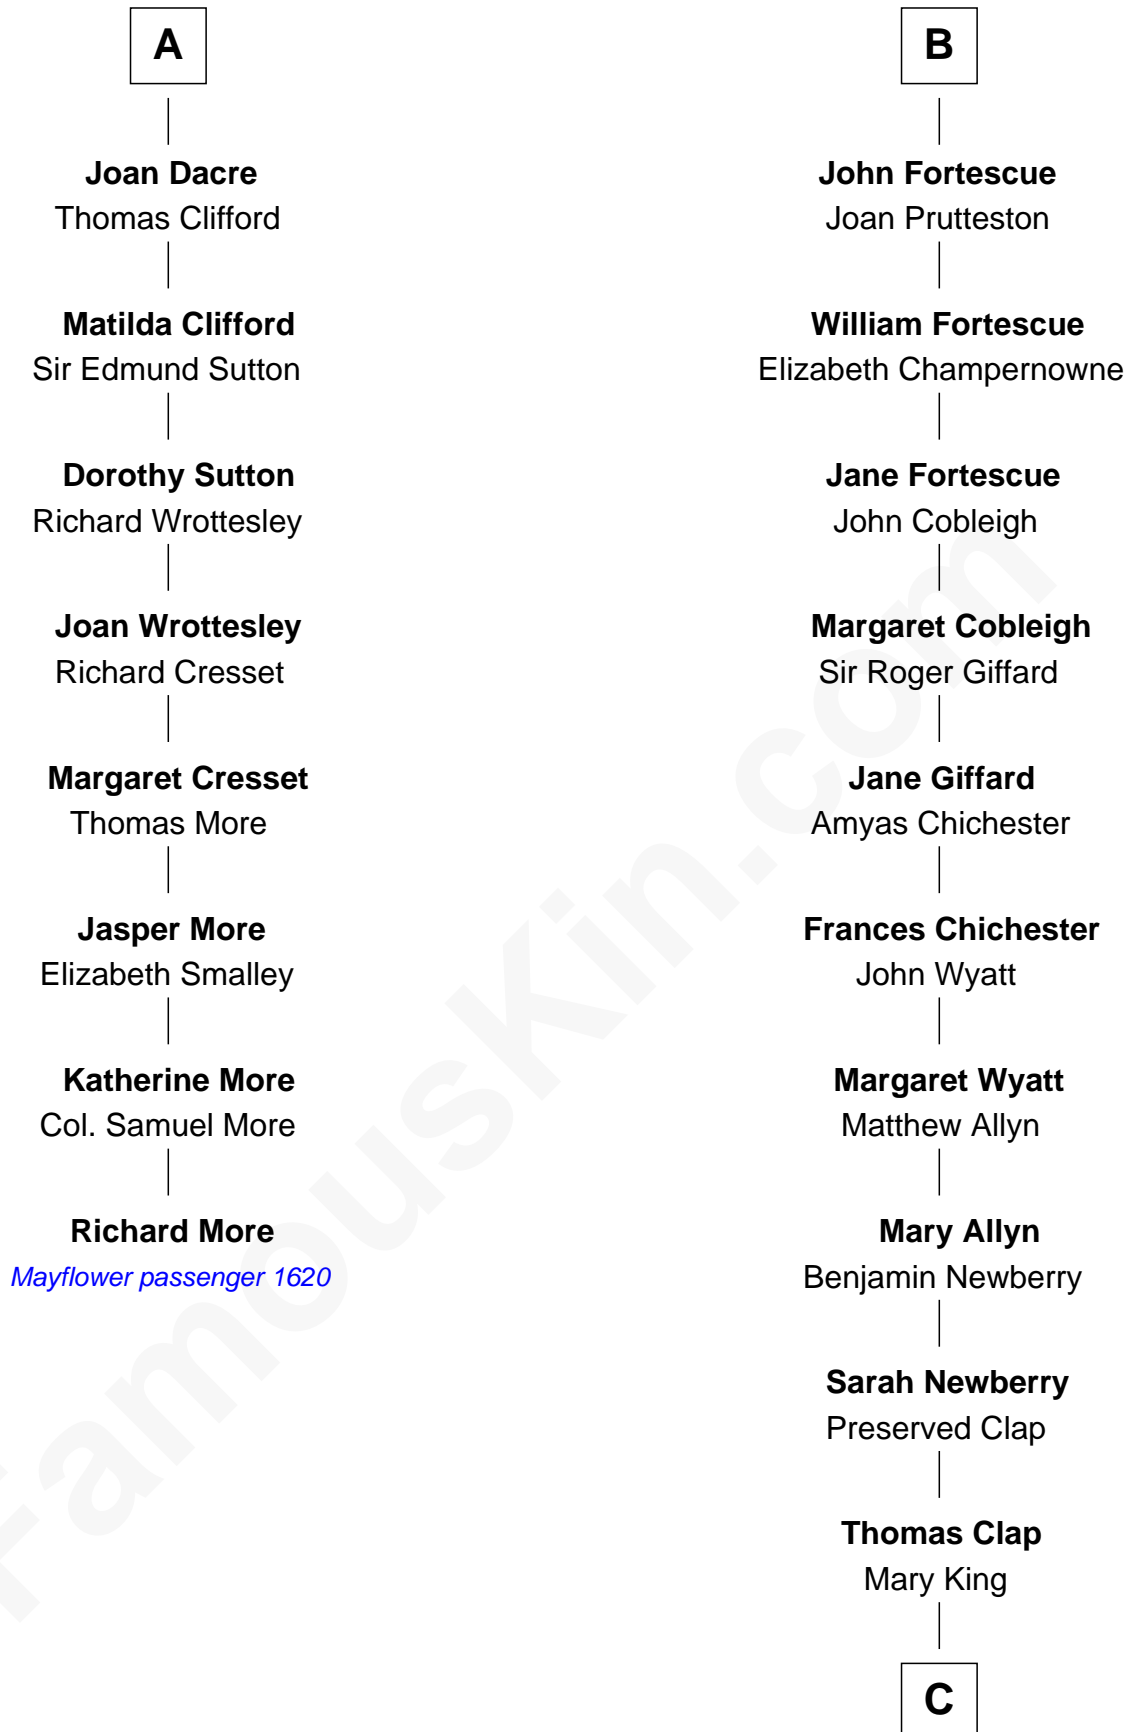

MAYFLOWER

FamousKin.com Relationship Chart of Richard More

(c1614 - c1696) Mayflower passenger 1620

14th cousin 6 times removed of

Lewis Henry Morgan
Pioneering Anthropologist

Sir Geoffrey FitzPiers
Aveline de Clare

C

Elijah Clap
Mary Benton

Mary Clap
Lemuel Steele

Harriet Steele
Jedediah Morgan

Lewis Henry Morgan
Pioneering Anthropologist

FamousKin.com