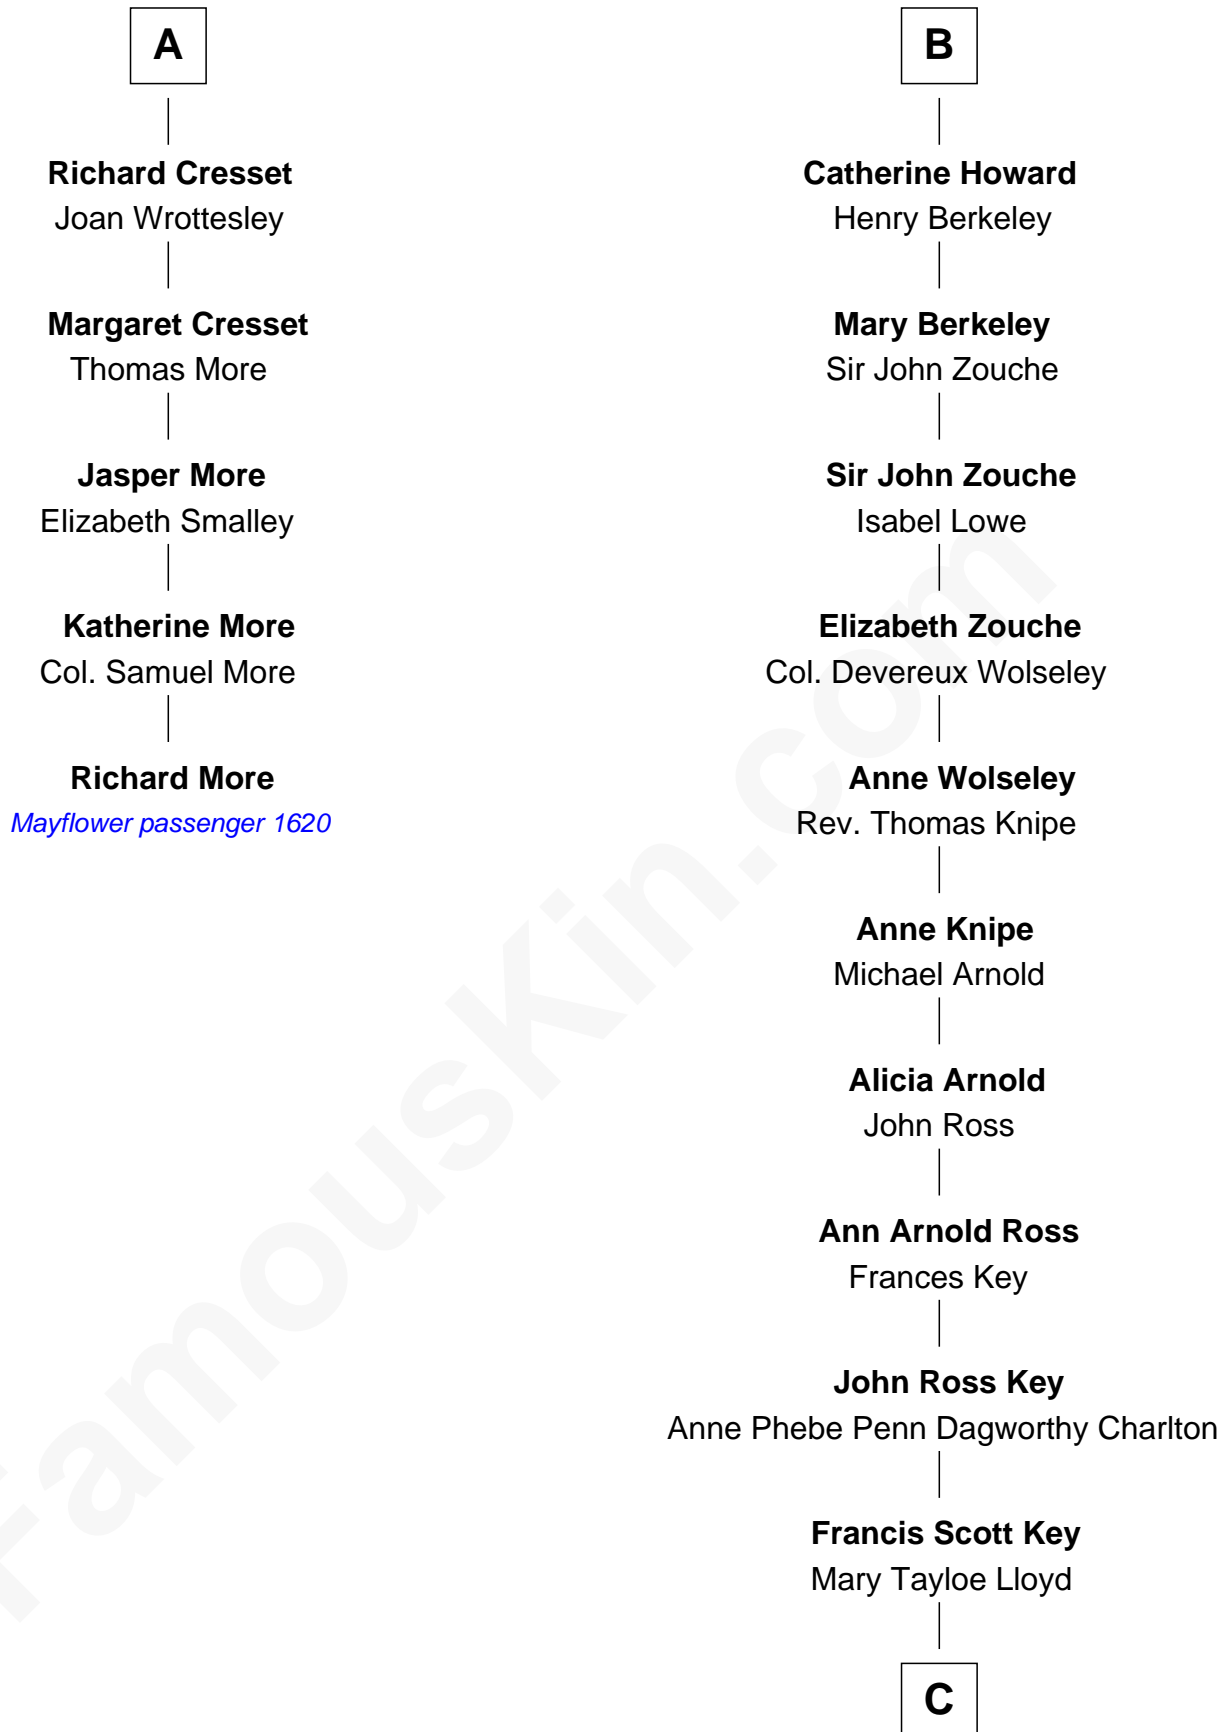

MAYFLOWER

FamousKin.com Relationship Chart of **Richard More**

(c1614 - c1696) *Mayflower* passenger 1620

11th cousin 8 times removed of

Thomas Hunt Morgan

Nobel Prize Winner in Physiology or Medicine

C

Elizabeth Phoebe Key

Charles Howard

Ellen Key Howard

Charlton Hunt Morgan

Thomas Hunt Morgan

Nobel Prize Winner

FamousKin.com