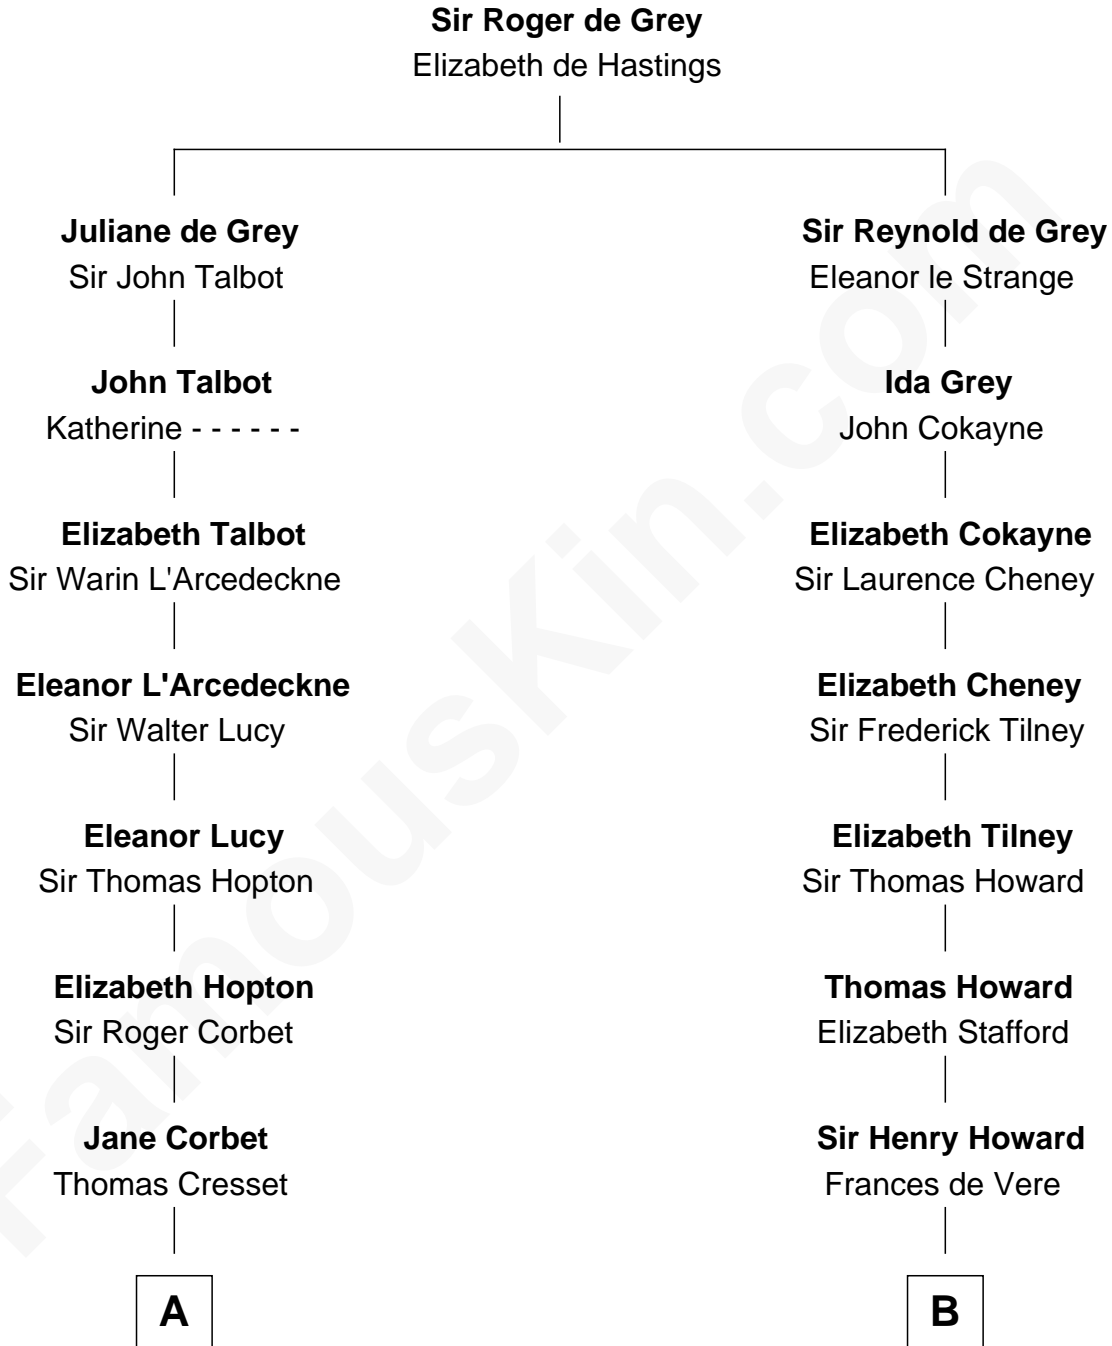

MAYFLOWER

FamousKin.com Relationship Chart of **Richard More**

(c1614 - c1696) *Mayflower* passenger 1620

11th cousin 8 times removed of

Thomas Hunt Morgan

Nobel Prize Winner in Physiology or Medicine

C

Elizabeth Phoebe Key

Charles Howard

Ellen Key Howard

Charlton Hunt Morgan

Thomas Hunt Morgan

Nobel Prize Winner

FamousKin.com