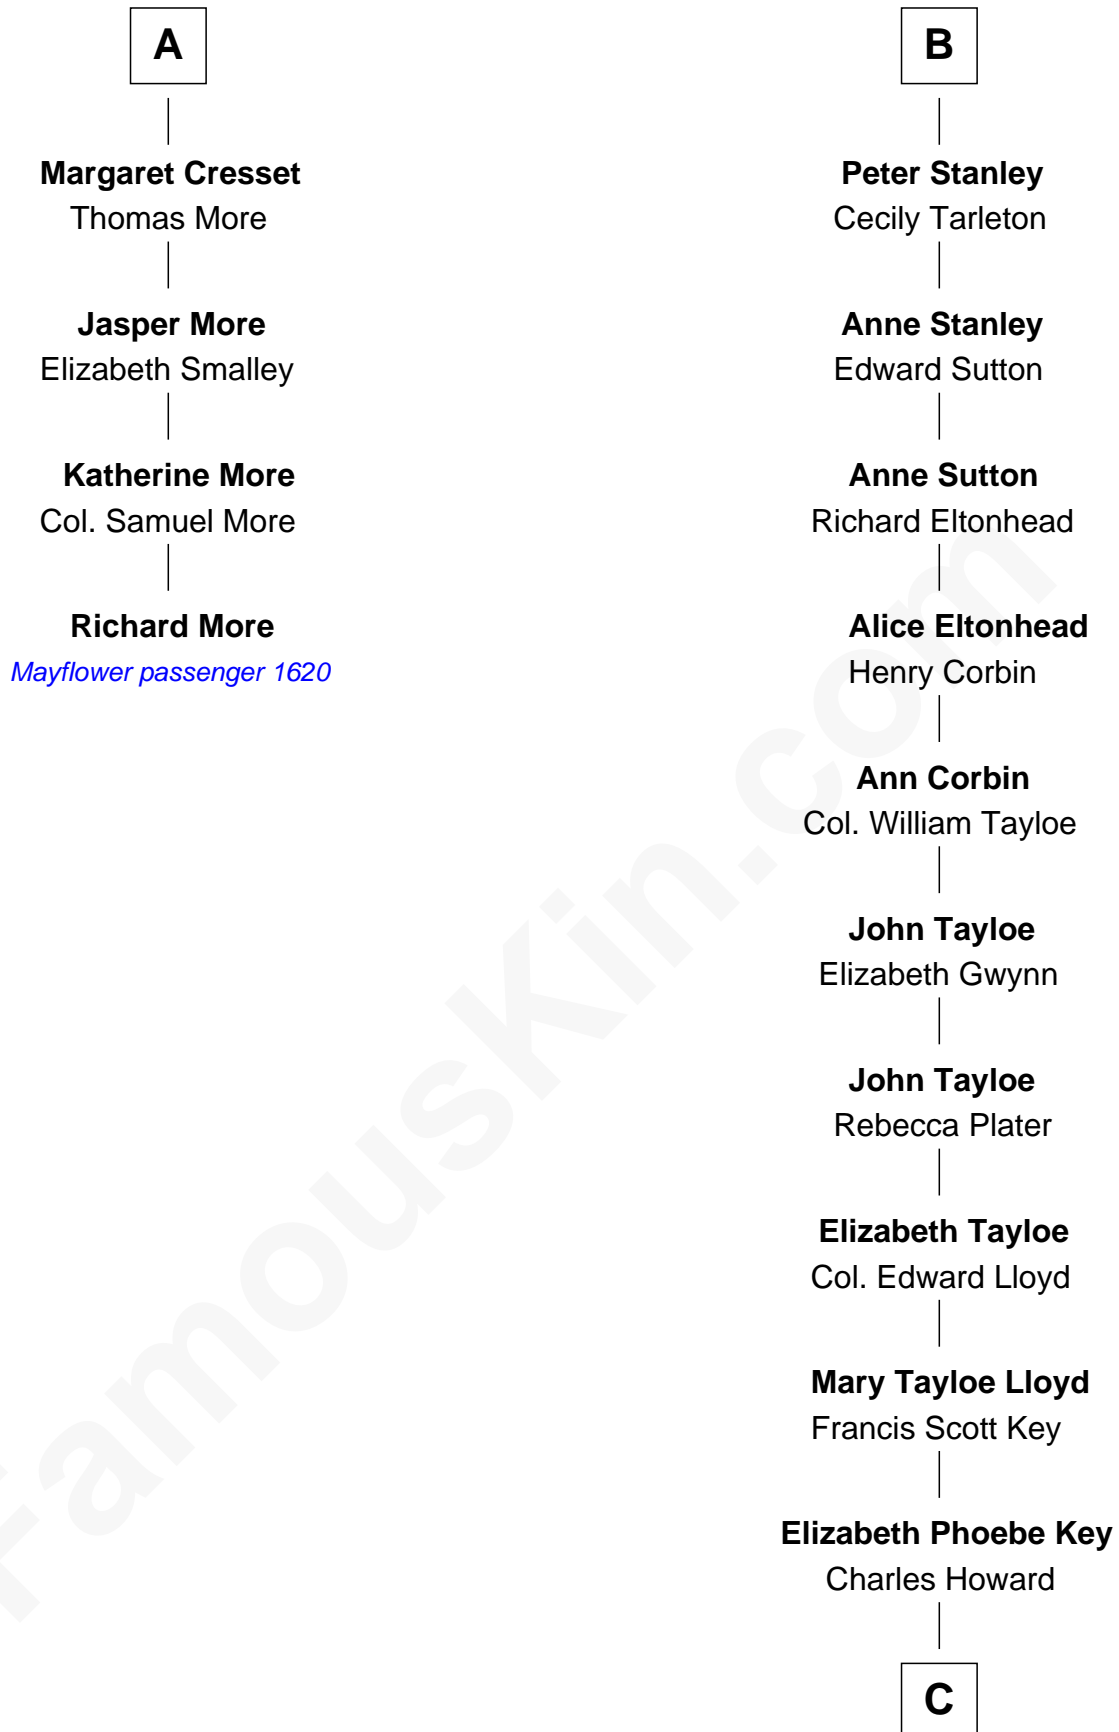

MAYFLOWER

FamousKin.com Relationship Chart of **Richard More**

(c1614 - c1696) Mayflower passenger 1620

10th cousin 8 times removed of

Thomas Hunt Morgan

Nobel Prize Winner in Physiology or Medicine

Ralph de Stafford

Philippe Neville
Sir Thomas Dacre

Maud de Swinnerton
Sir John Savage

Joan Dacre
Thomas Clifford

Mary Savage
William Stanley

Matilda Clifford
Sir Edmund Sutton

William Stanley
Alice Hoghton

Dorothy Sutton
Richard Wrottesley

Sir William Stanley
Agnes Grosvenor

Joan Wrottesley
Richard Cresset

Sir William Stanley
Anne Harington

A

B

C

Ellen Key Howard
Charlton Hunt Morgan

Thomas Hunt Morgan
Nobel Prize Winner