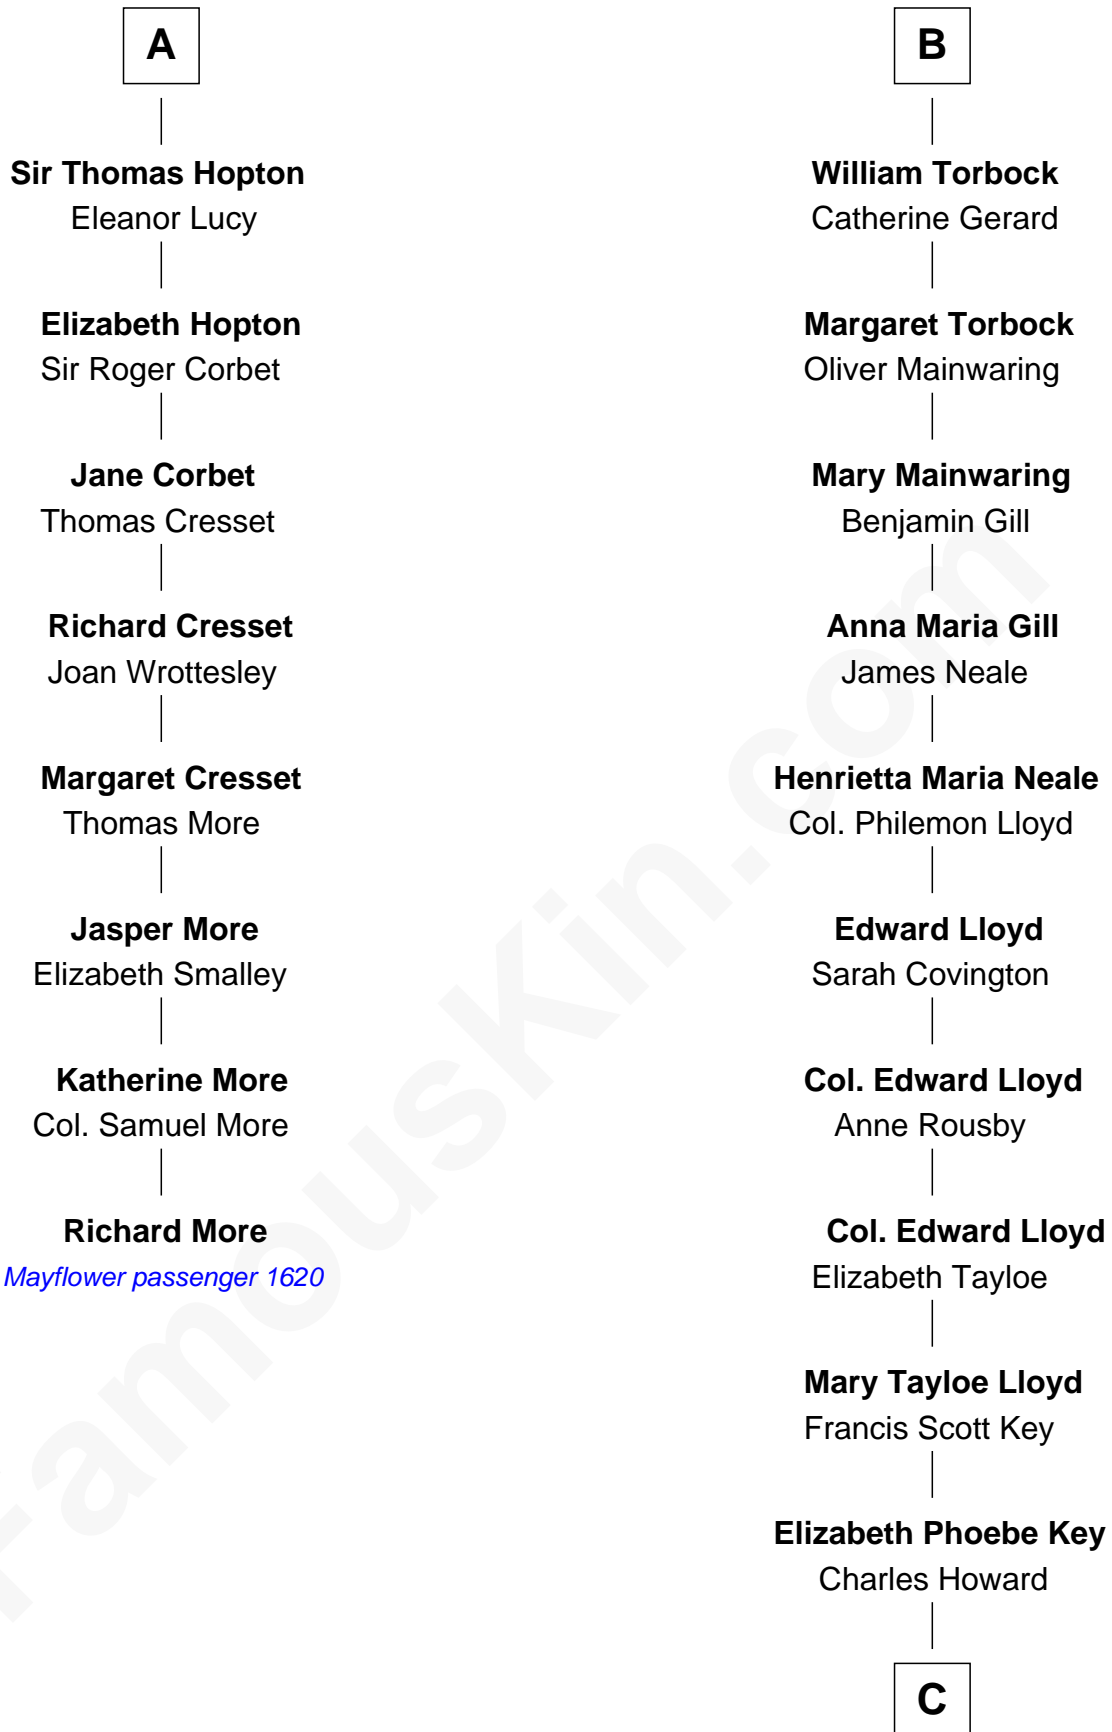

# FamousKin.com Relationship Chart of **Richard More**

(c1614 - c1696) *Mayflower* passenger 1620

14th cousin 4 times removed of

**Elizabeth Talbot**  
Sir Henry de Grey

**Richard Grey**  
Blanche de la Vache

**Alice Grey**  
Sir William Burley

**Elizabeth Burley**  
Sir John Hopton

**Sir Walter Hopton**  
Joan Mortimer

**A**

**Sir William de Bohun**  
Elizabeth de Badlesmere

**Elizabeth de Bohun**  
Sir Richard Fitzalan

**Elizabeth Fitzalan**  
Sir Robert Goushill

**Joan Goushill**  
Sir Thomas Stanley

**Sir John Stanley**  
Elizabeth Weever

**Margery Stanley**  
Sir William Torbock

**Thomas Torbock**  
Elizabeth Moore

**B**

C

Ellen Key Howard  
Charlton Hunt Morgan

Thomas Hunt Morgan  
*Nobel Prize Winner*

FamousKin.com