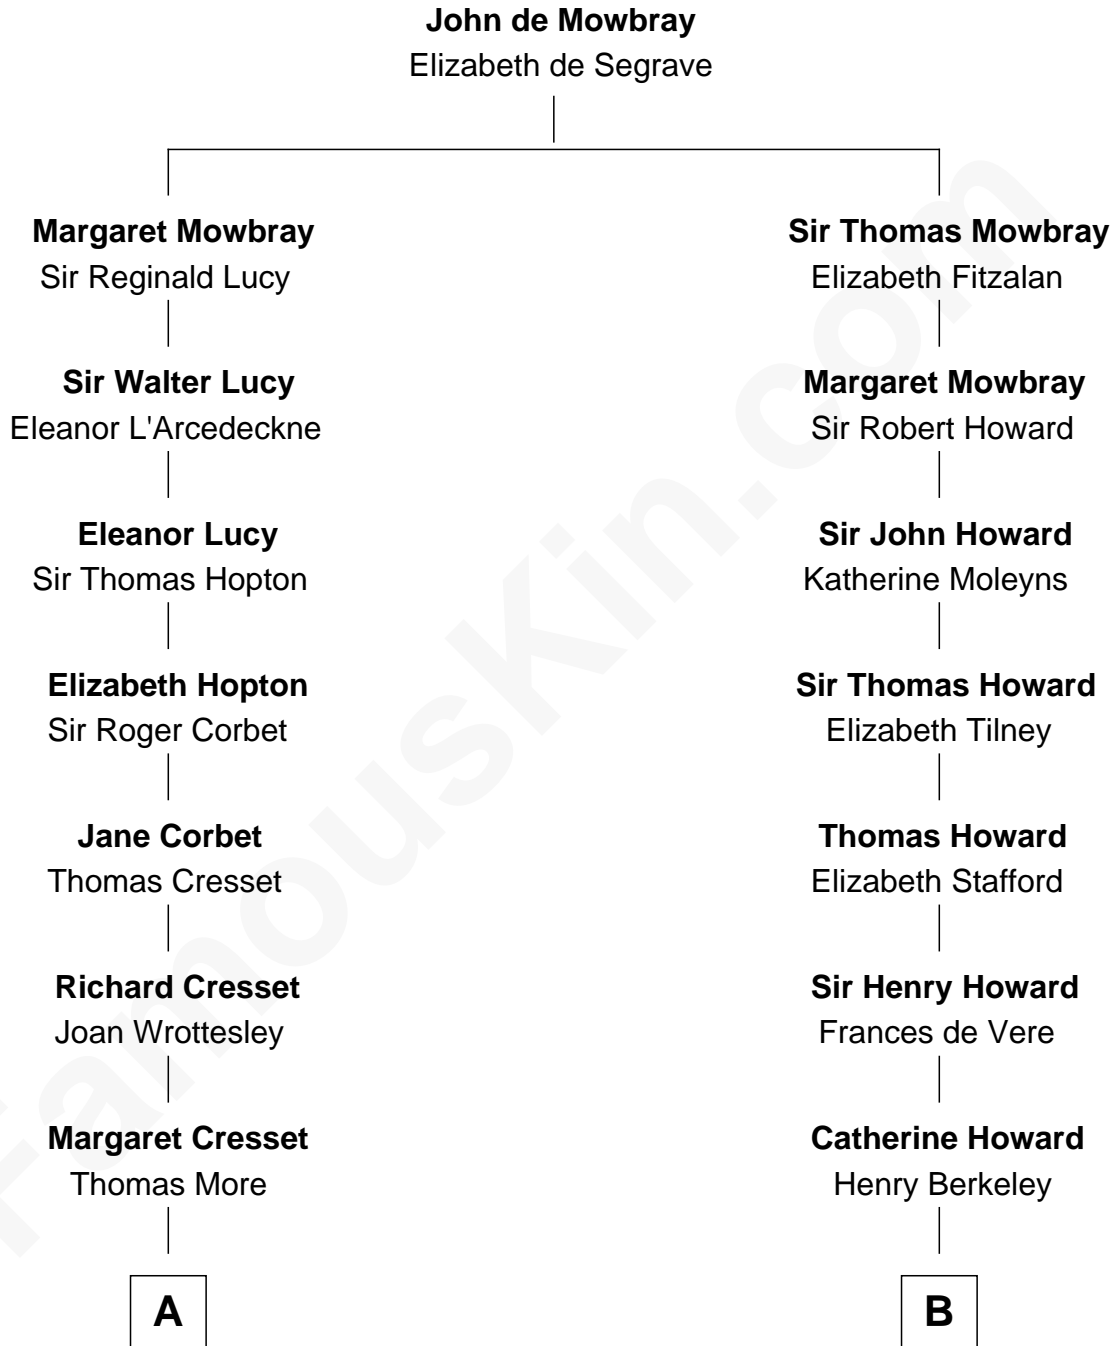

MAYFLOWER

FamousKin.com Relationship Chart of **Richard More**

(c1614 - c1696) Mayflower passenger 1620

9th cousin 9 times removed of

Thomas Hunt Morgan

Nobel Prize Winner in Physiology or Medicine

C

Ellen Key Howard
Charlton Hunt Morgan

Thomas Hunt Morgan
Nobel Prize Winner

FamousKin.com