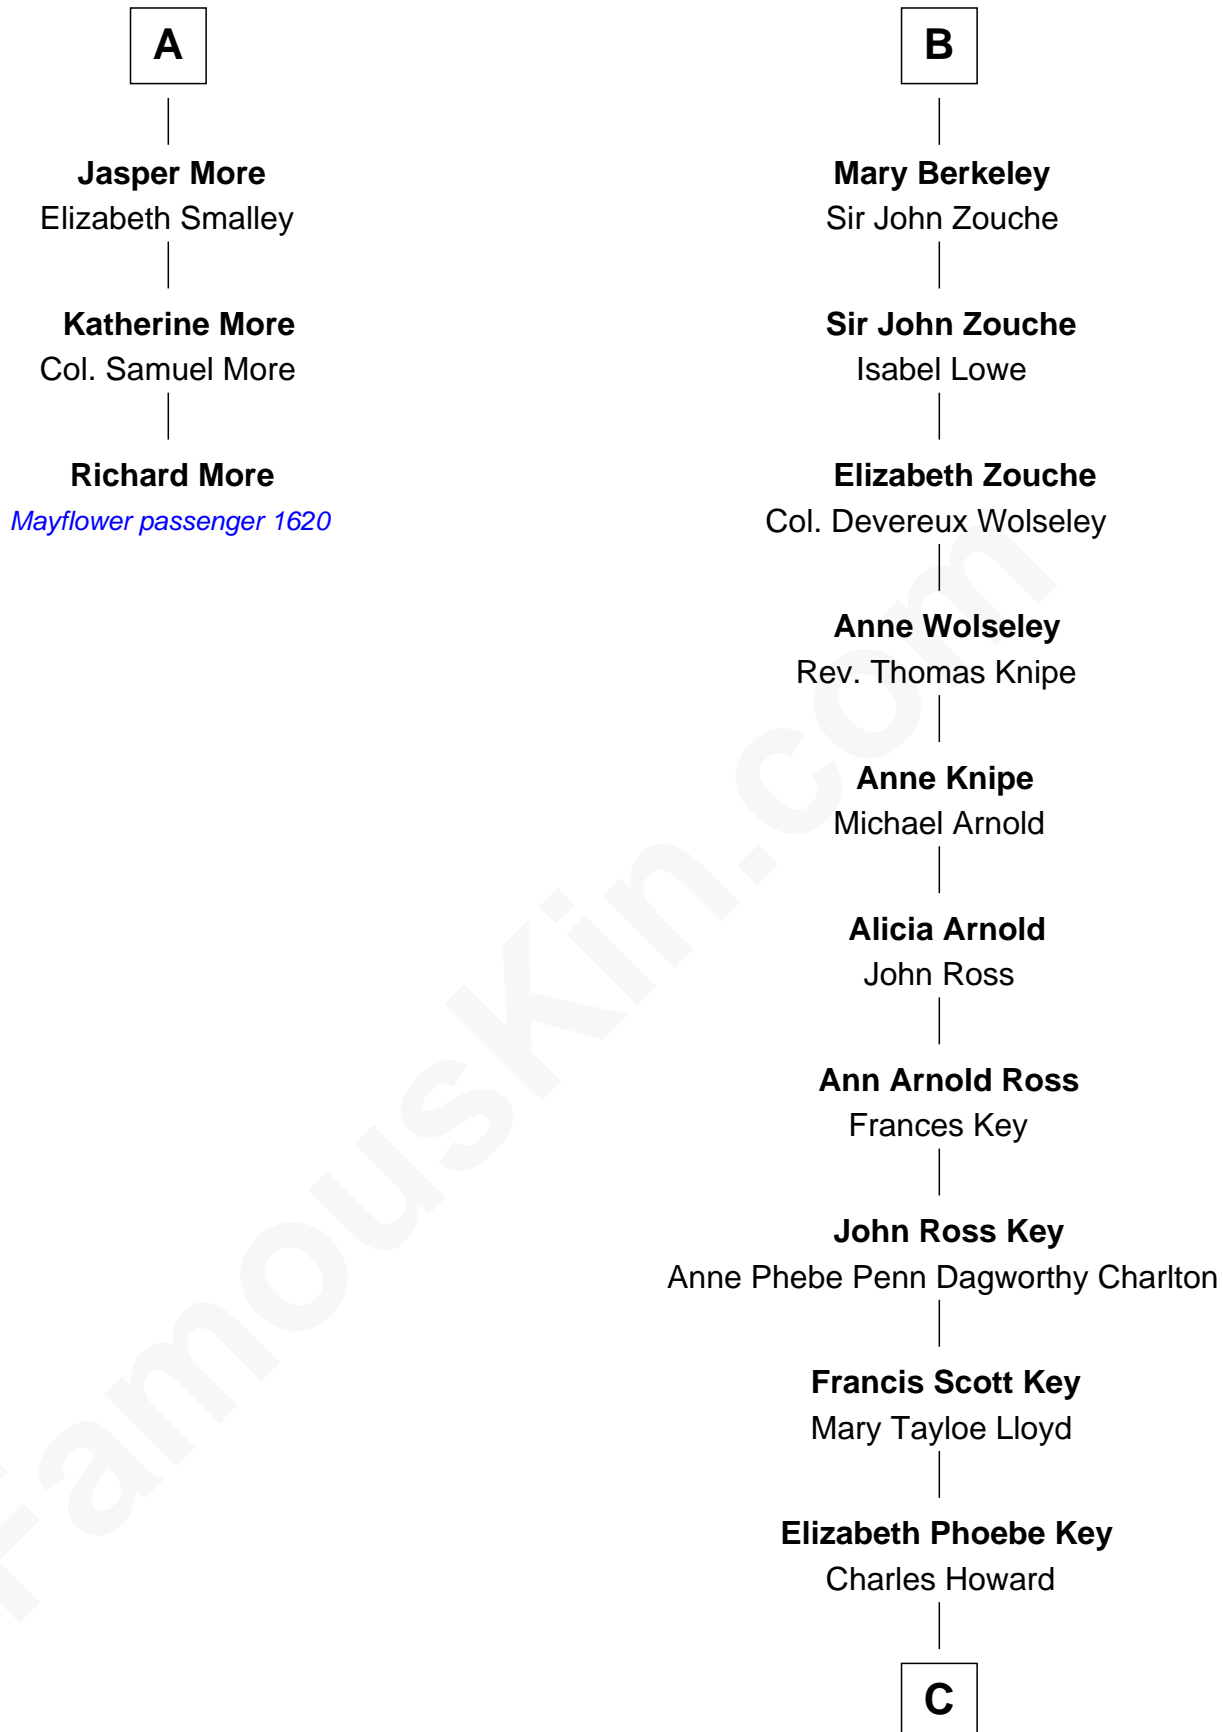

MAYFLOWER

FamousKin.com Relationship Chart of **Richard More**

(c1614 - c1696) Mayflower passenger 1620

9th cousin 9 times removed of

Thomas Hunt Morgan

Nobel Prize Winner in Physiology or Medicine

C

Ellen Key Howard
Charlton Hunt Morgan

Thomas Hunt Morgan
Nobel Prize Winner

FamousKin.com