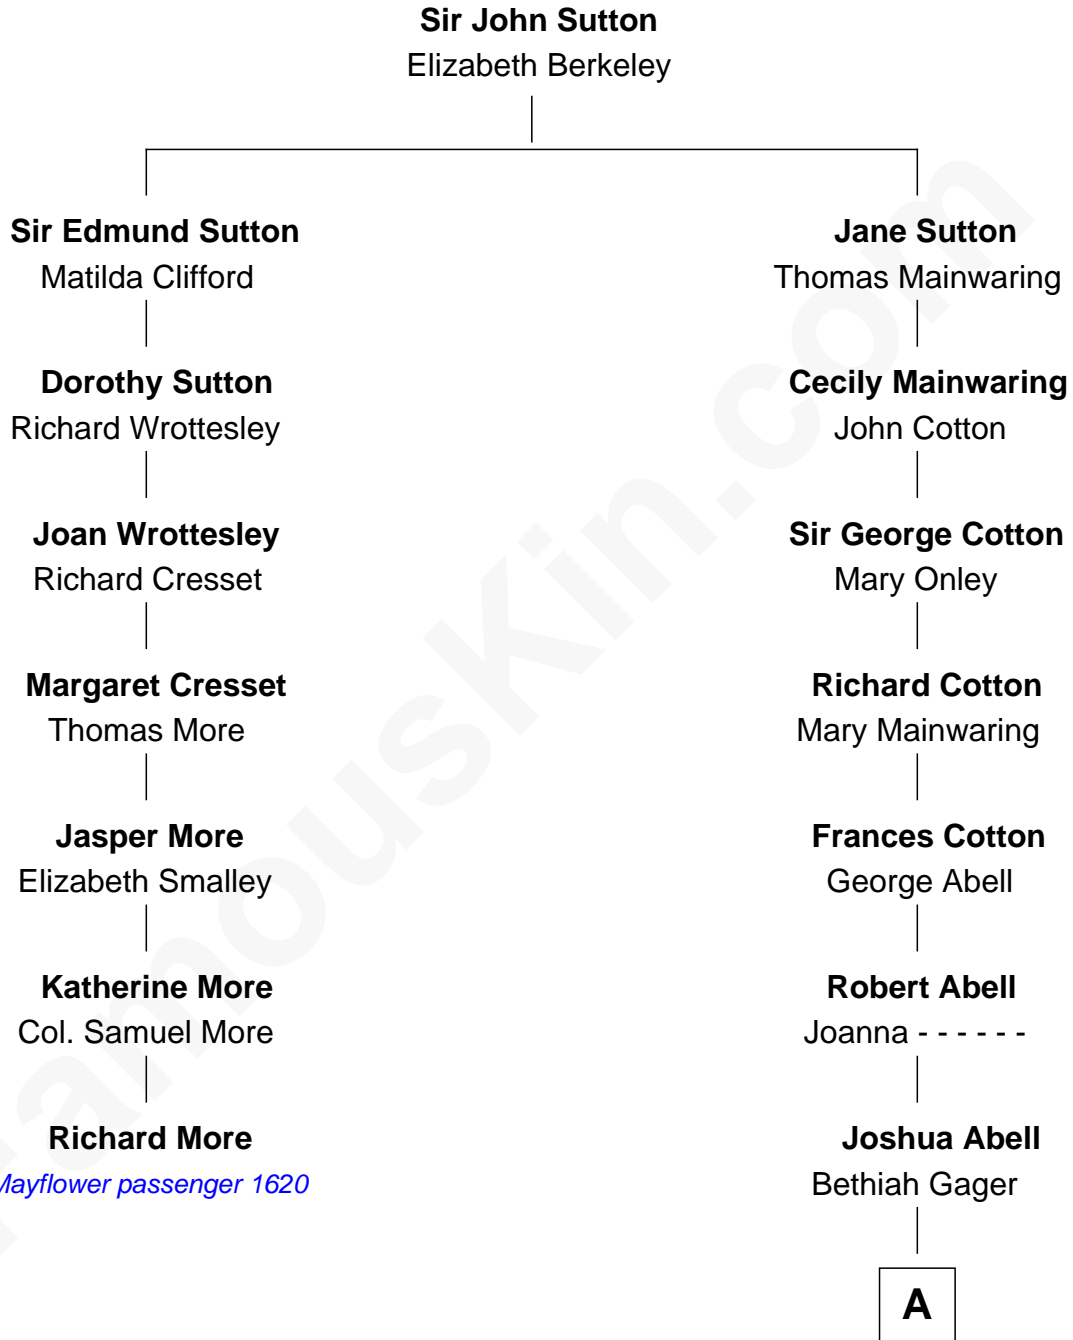

MAYFLOWER

FamousKin.com Relationship Chart of

Richard More

(c1614 - c1696) Mayflower passenger 1620

6th cousin 6 times removed of

Marjorie Post

Founder of General Foods

A

Elizabeth Abell

John Lathrop

Azel Lathrop

Elizabeth Hyde

Erastus Lathrop

Sarah Bailey

Caroline Cushman Lathrop

Charles Rollin Post