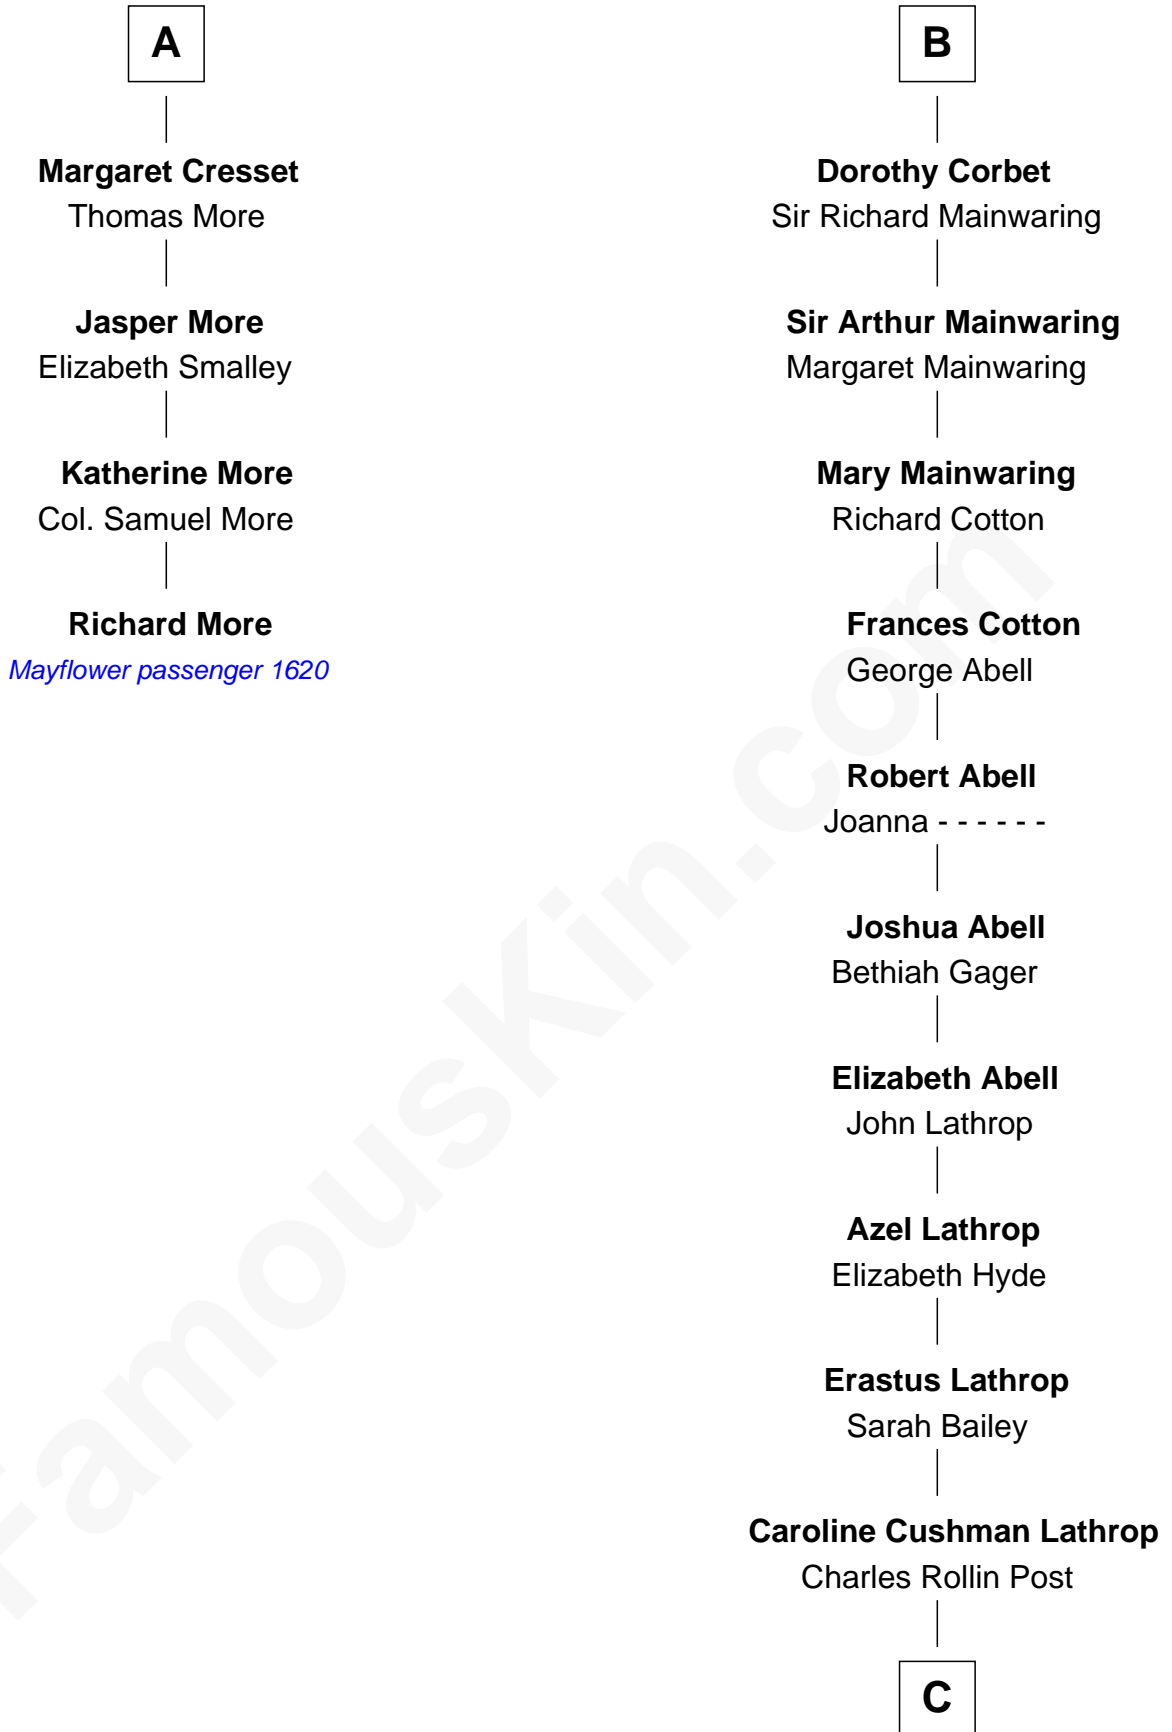

**MAYFLOWER**

# FamousKin.com Relationship Chart of

**Richard More**

*(c1614 - c1696) Mayflower passenger 1620*

**10th cousin 8 times removed of**

**Marjorie Post**

*Founder of General Foods*

C

Charles William Post  
Elle Letitia Merriweather