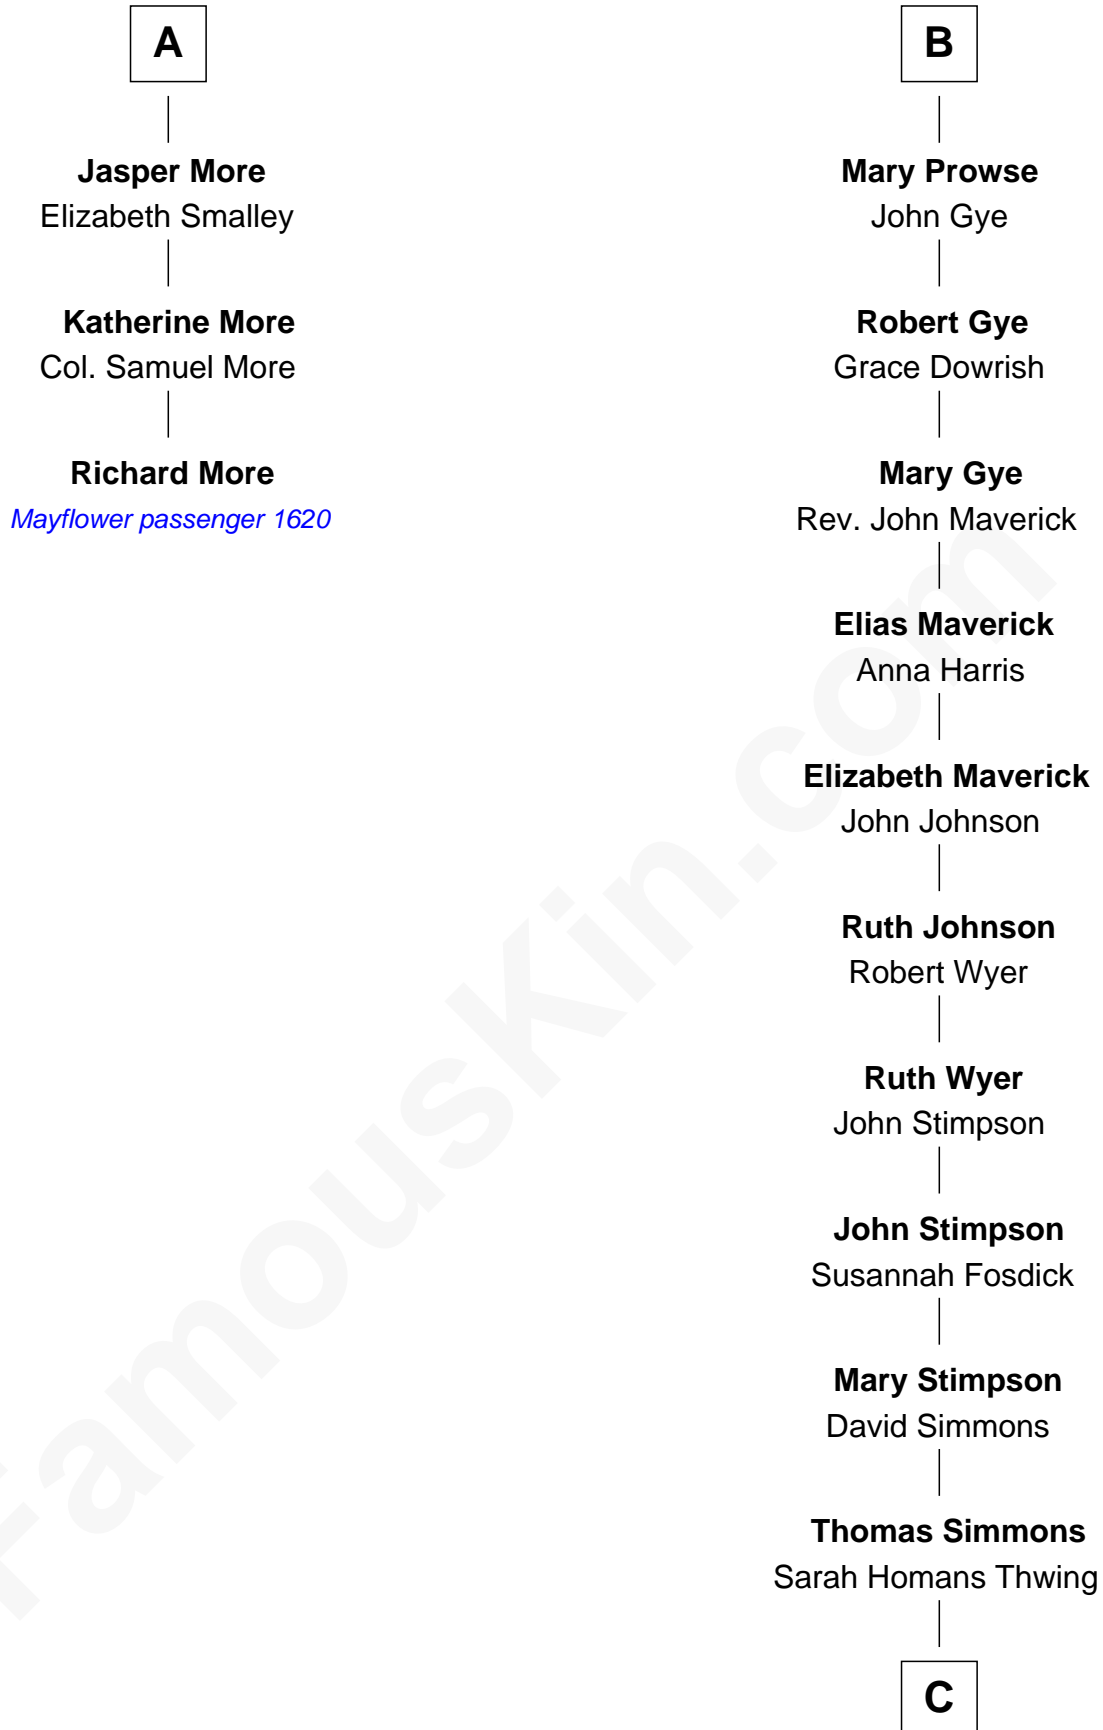

# FamousKin.com Relationship Chart of

**Richard More**

(c1614 - c1696) *Mayflower passenger 1620*

9th cousin 11 times removed of

**Pete Seeger**

*American Folk Singer*

**Sir Maurice de Berkeley**

Eve la Zouche

**Dorothy Sutton**

Richard Wrottesley

**Joan Wrottesley**

Richard Cresset

**Margaret Cresset**

Thomas More

**A**

**Milicent de Berkeley**

John Maltravers

**Sir John Maltravers**

Gwenthin - - - - -

**Eleanor Maltravers**

John Fitzalan

**Joan Fitzalan**

Sir William Echyngam

**Joan Echyngam**

Sir John Bayntun

**Henry Bayntun**

- - - - -

**Jane Bayntun**

Thomas Prowse

**B**

**C**

—  
**Elsie Thwing Simmons**