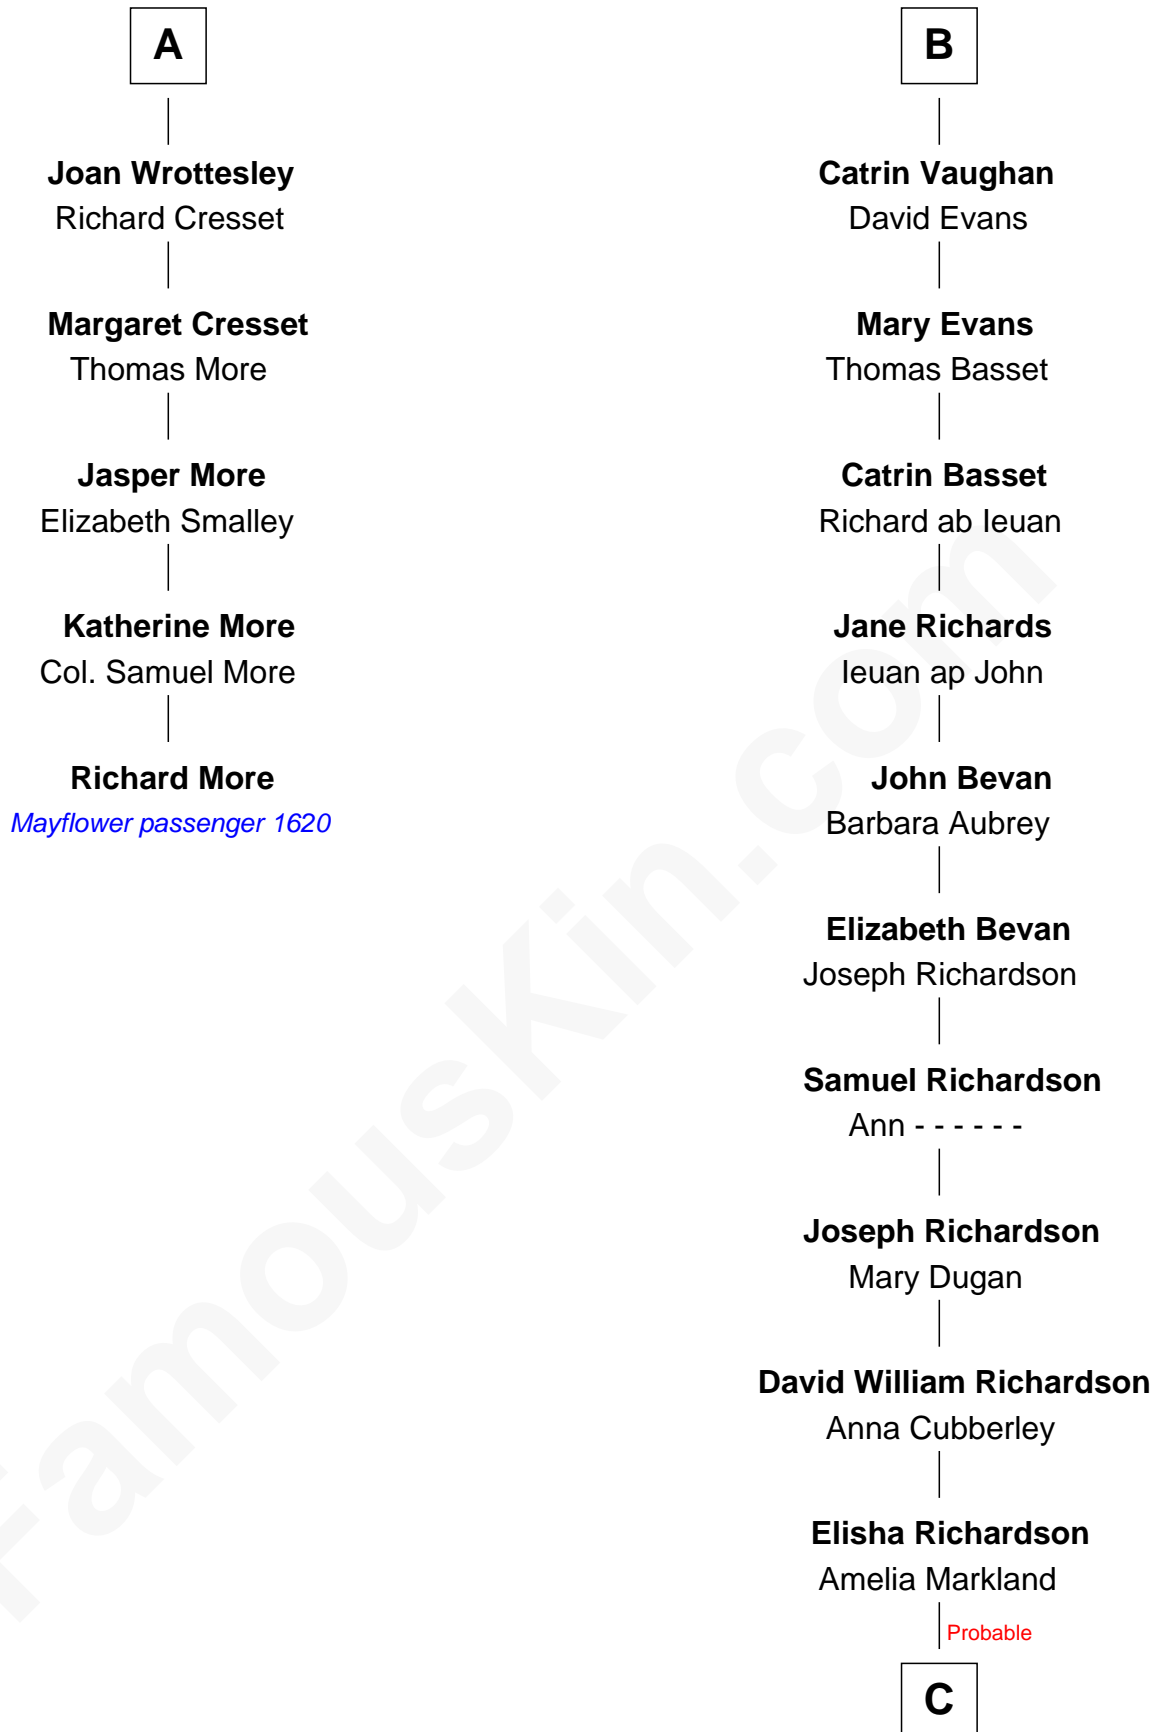

MAYFLOWER

FamousKin.com Relationship Chart of Richard More

(c1614 - c1696) Mayflower passenger 1620

11th cousin 10 times removed of

Sally Ride

1st American Woman in Space

Edward III, King of England

Philippa of Hainault

C

|
William Cubberly Richardson

Mary Ann Lee

|
Charles Everroad Richardson

Blanche Gibson

|
Jennie Mae Richardson

Thomas Vernam Ride

|
Dale Burdell Ride

Carol Joyce Anderson

|
Sally Ride

1st American Woman in Space