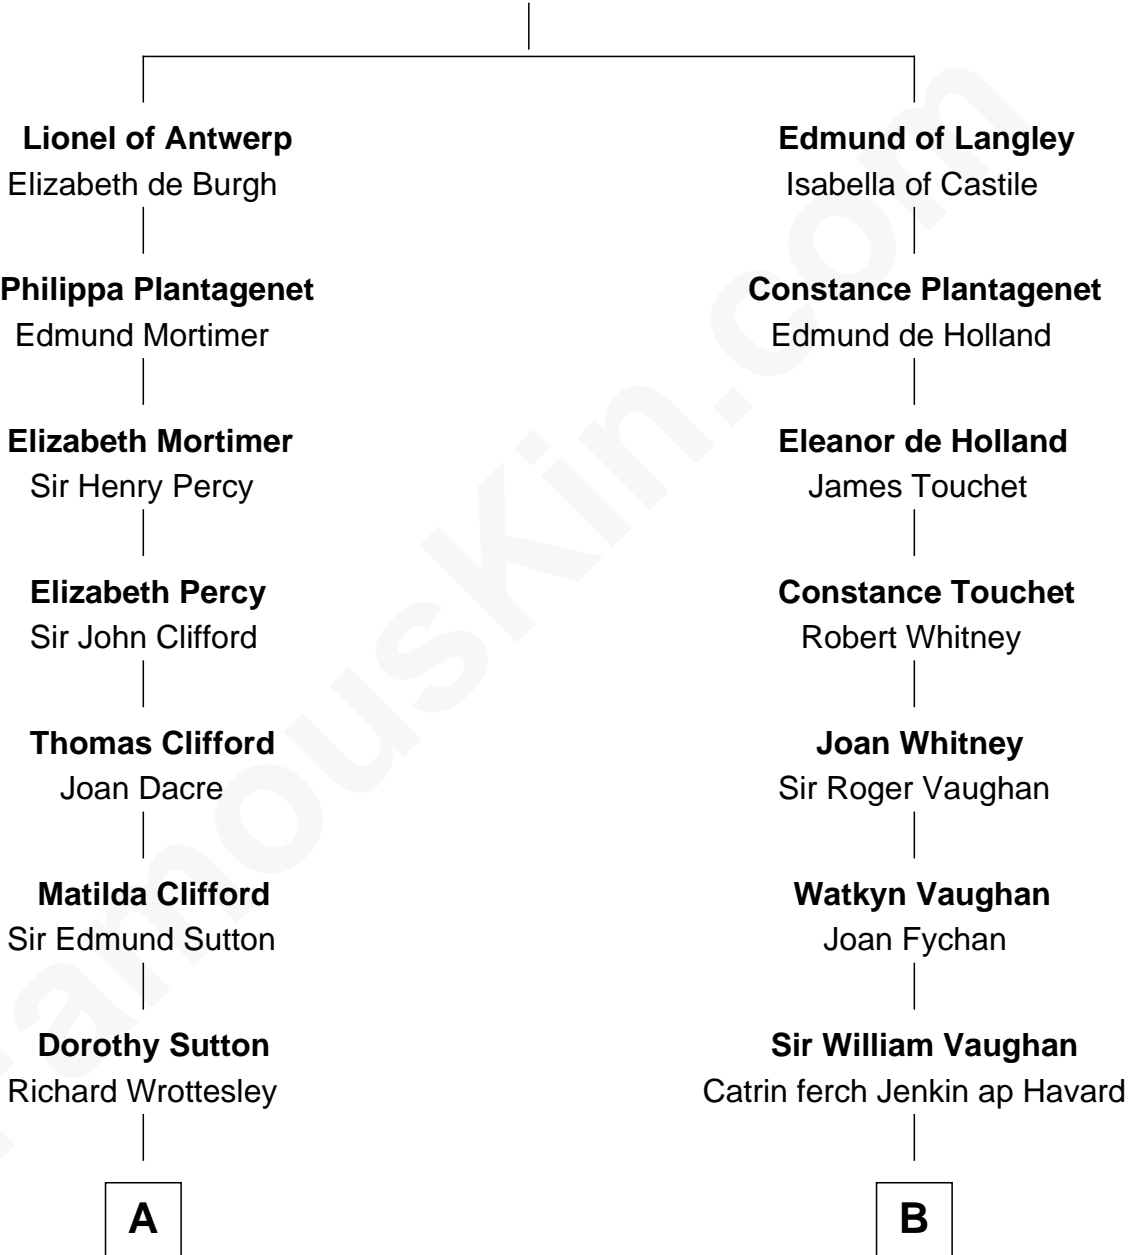

MAYFLOWER

FamousKin.com Relationship Chart of Richard More

(c1614 - c1696) Mayflower passenger 1620

11th cousin 10 times removed of

Sally Ride

1st American Woman in Space

Edward III, King of England

Philippa of Hainault

C

|
William Cubberly Richardson

Mary Ann Lee

|
Charles Everroad Richardson

Blanche Gibson

|
Jennie Mae Richardson

Thomas Vernam Ride

|
Dale Burdell Ride

Carol Joyce Anderson

|
Sally Ride

1st American Woman in Space