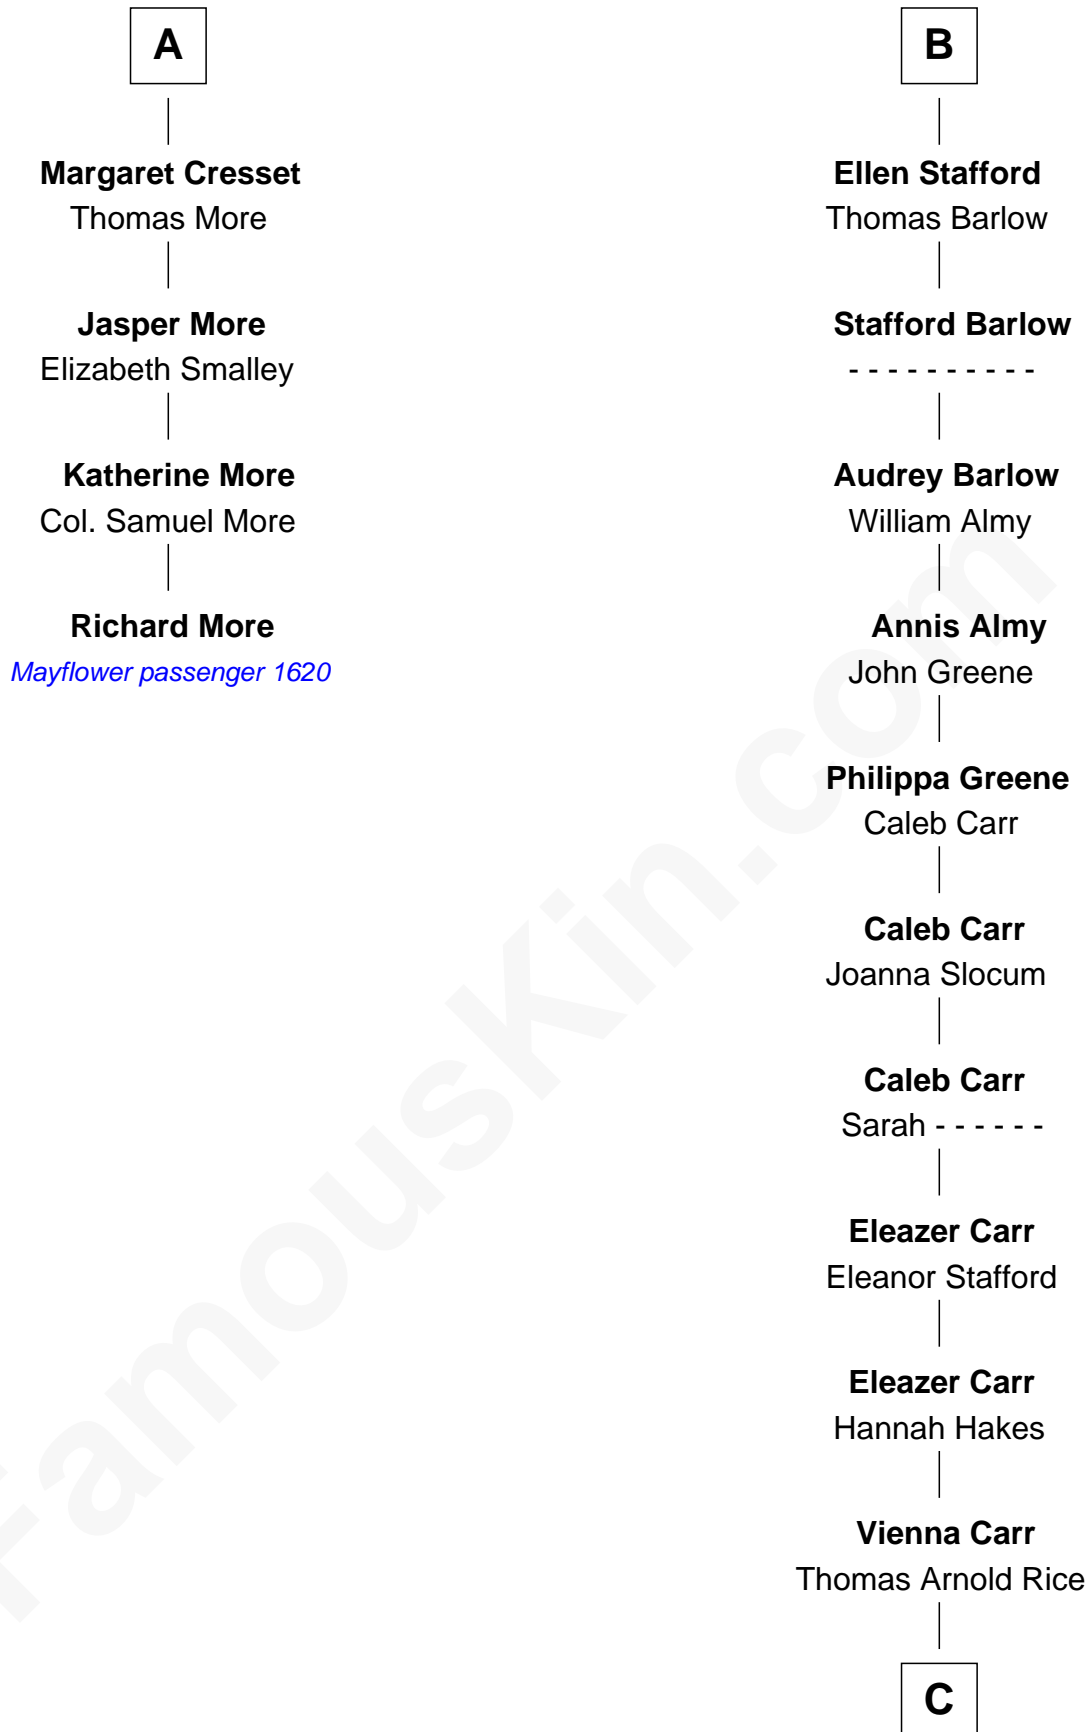

MAYFLOWER

FamousKin.com Relationship Chart of

Richard More

(c1614 - c1696) Mayflower passenger 1620

10th cousin 10 times removed of

Charlie Munger

Vice-Chairman of Berkshire Hathaway

Ralph de Stafford

Dorothy Sutton
Richard Wrottesley

Sir Humphrey Stafford
Margaret Fogge

Joan Wrottesley
Richard Cresset

Sir Humphrey Stafford
Margaret Tame

A

B

C

Caroline A. Rice
William H. Ingham