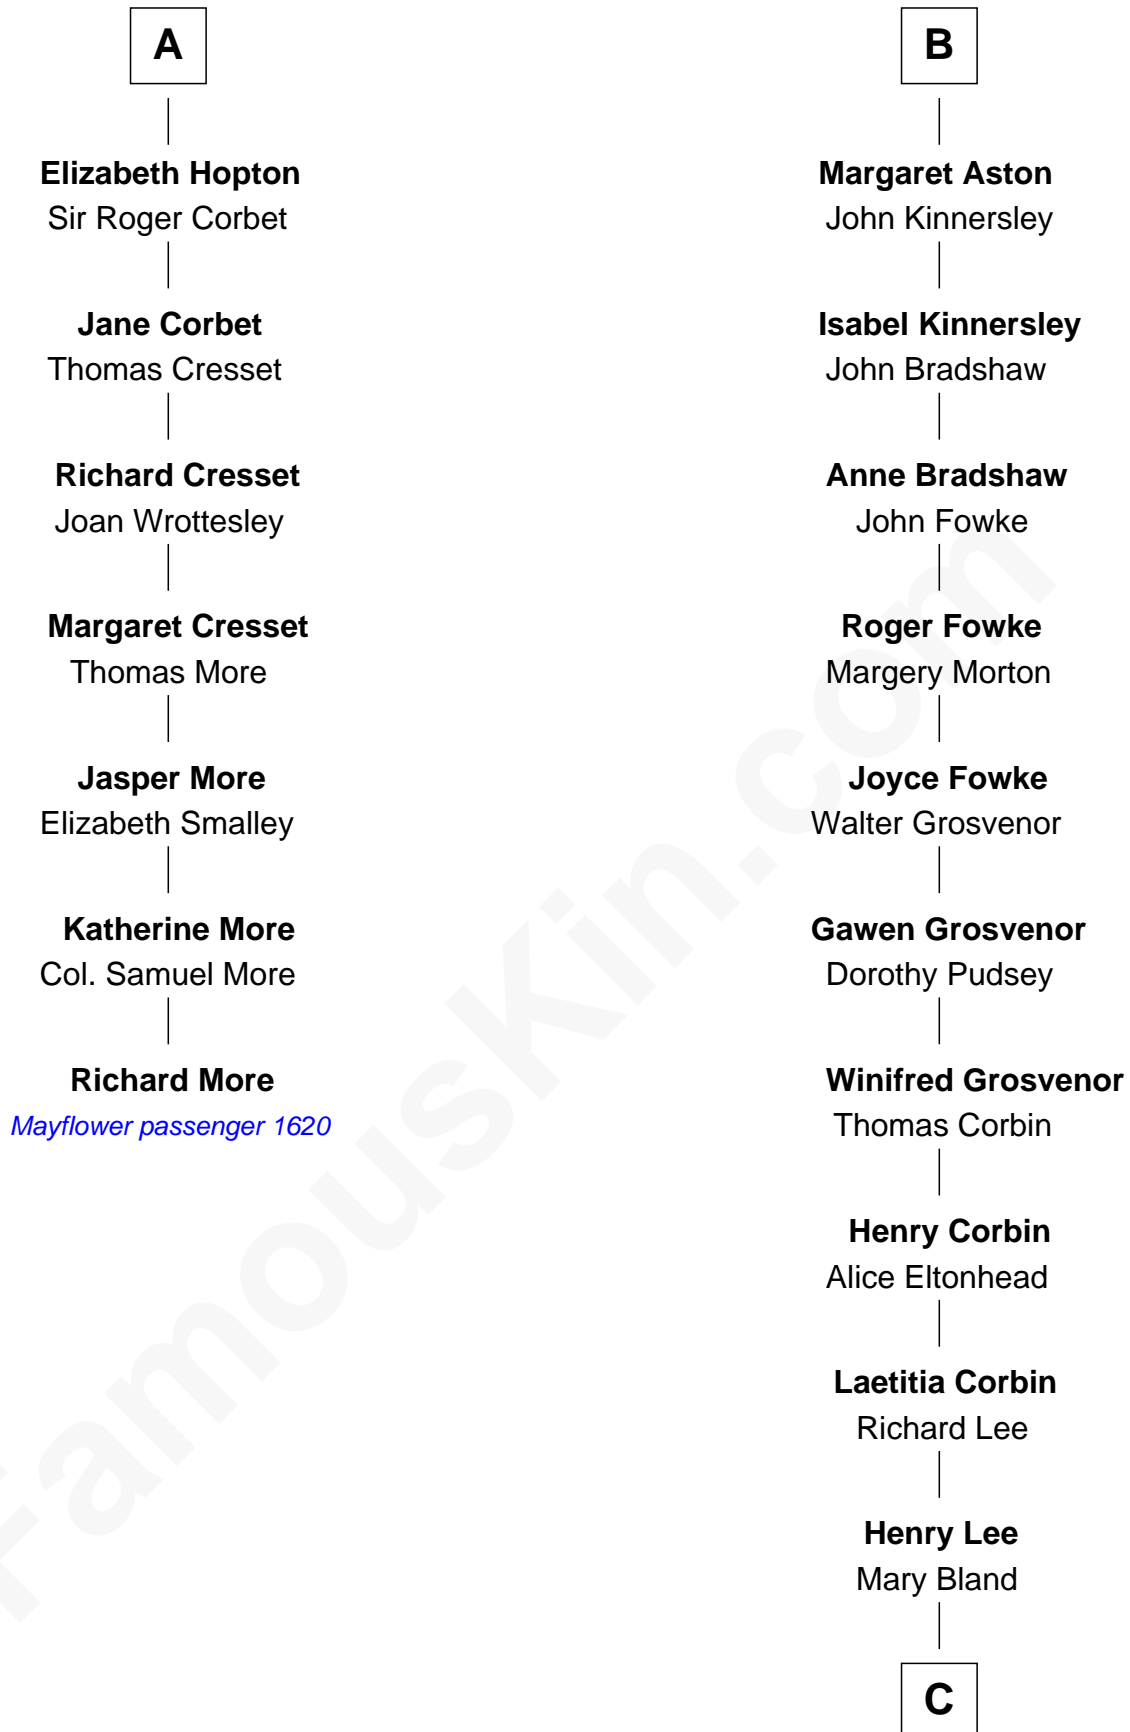

MAYFLOWER

FamousKin.com Relationship Chart of

Richard More

(c1614 - c1696) *Mayflower passenger 1620*

13th cousin 5 times removed of

Henry Lee III

9th Governor of Virginia

John de Botetourte

Alice Grey

Sir William Burley

Elizabeth Burley

Sir John Hopton

Sir Walter Hopton

Joan Mortimer

Sir Thomas Hopton

Eleanor Lucy

A

Thomas de Botetourte

Joan de Somery

John de Botetourte

Joyce la Zouche de Mortimer

Joyce de Botetourte

Sir Baldwin Freville

Sir Baldwin Freville

Maude le Scrope

Joyce Freville

Sir Roger Aston

Sir Robert Aston

Isabel Brereton

John Aston

Elizabeth Delves

B