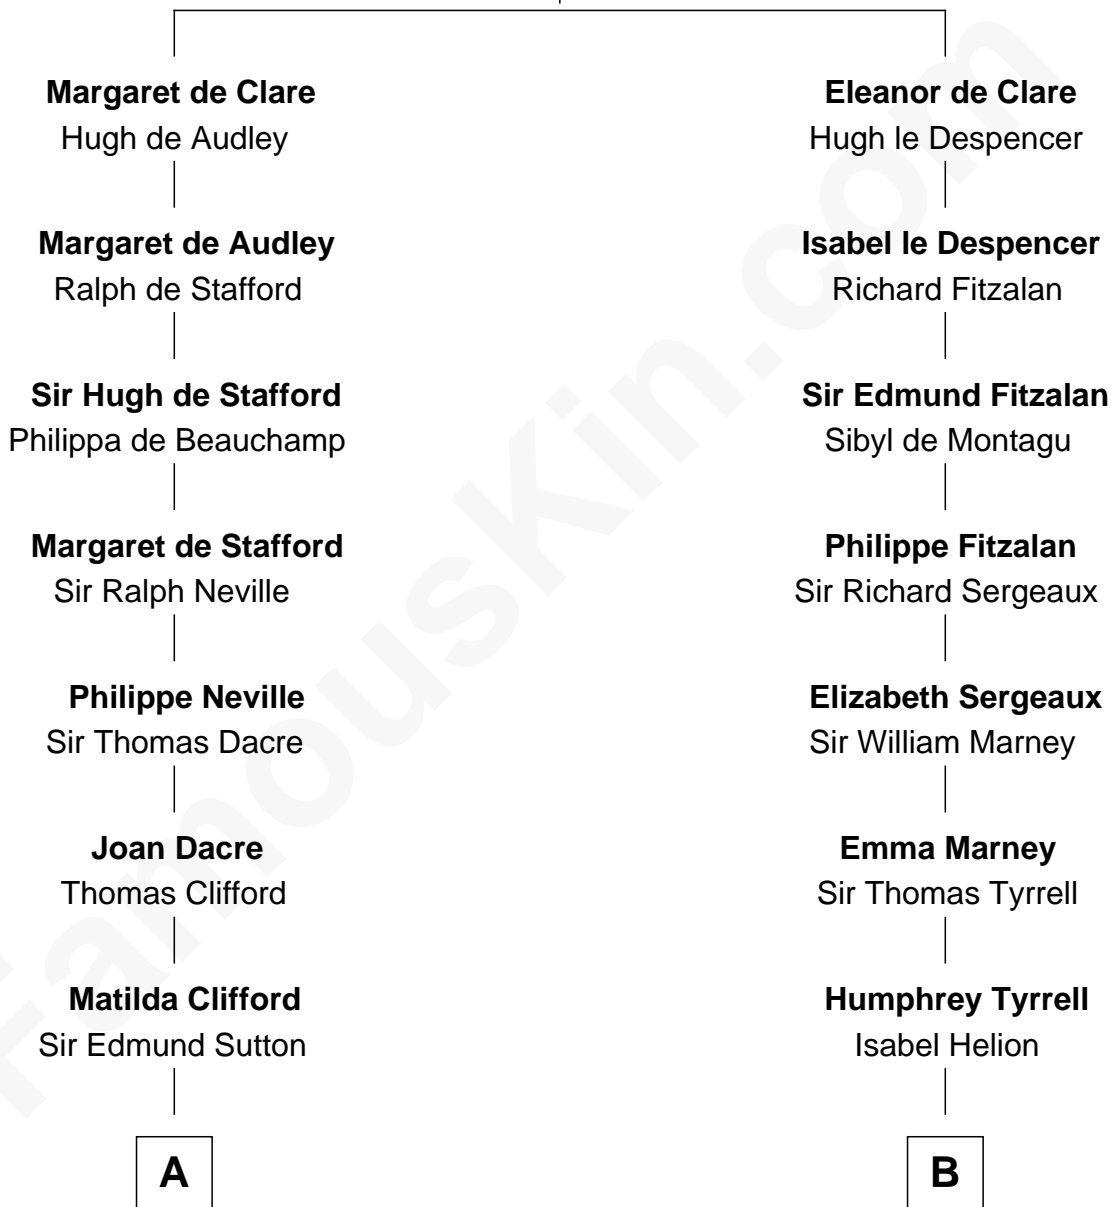

MAYFLOWER

FamousKin.com Relationship Chart of Richard More

(c1614 - c1696) Mayflower passenger 1620

12th cousin 5 times removed of

Henry Lee III

9th Governor of Virginia

Sir Gilbert de Clare

Joan of Acre

A

Dorothy Sutton
Richard Wrottesley

Joan Wrottesley
Richard Cresset

Margaret Cresset
Thomas More

Jasper More
Elizabeth Smalley

Katherine More
Col. Samuel More

Richard More
Mayflower passenger 1620

B