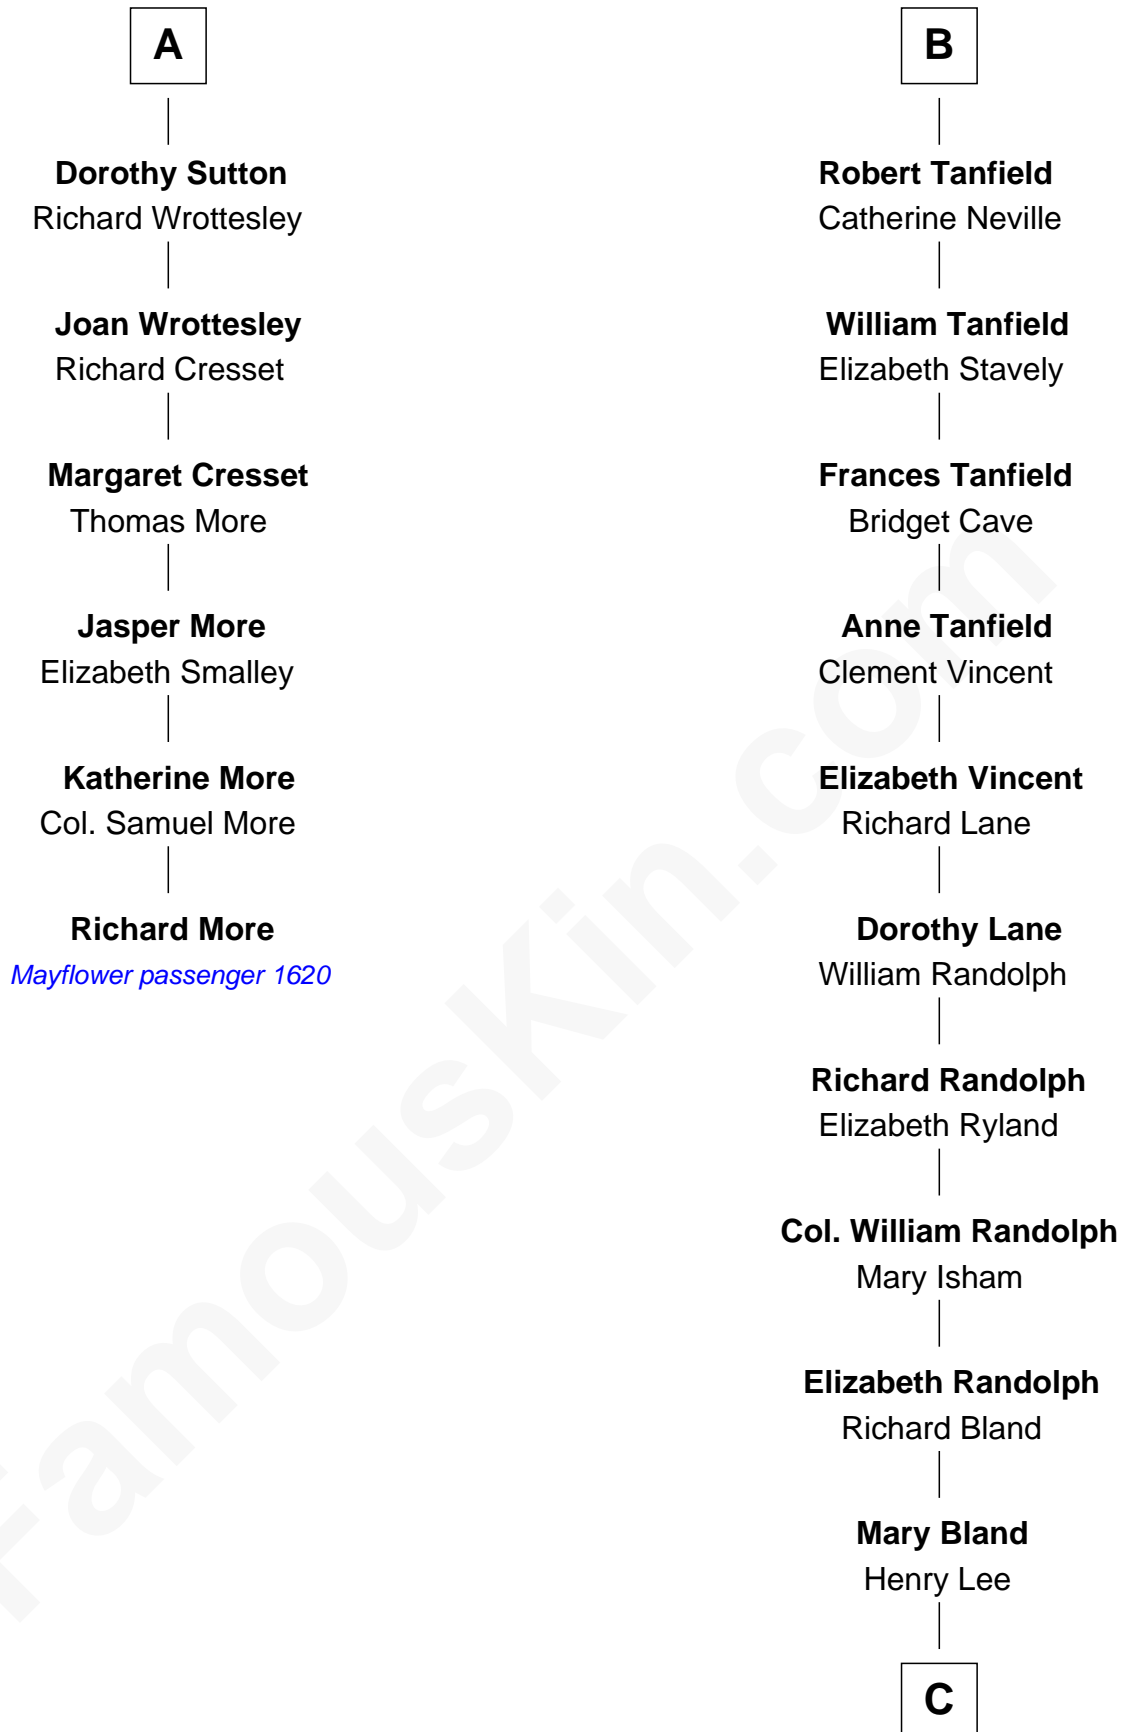

# FamousKin.com Relationship Chart of

**Richard More**

(c1614 - c1696) Mayflower passenger 1620

12th cousin 6 times removed of

**Henry Lee III**

9th Governor of Virginia

**Roger de Mortimer**

Joan de Geneville

**Sir Edmund Mortimer**  
Elizabeth de Badlesmere

**Sir Roger de Mortimer**  
Philippa de Montagu

**Edmund Mortimer**  
Philippa Plantagenet

**Elizabeth Mortimer**  
Sir Henry Percy

**Elizabeth Percy**  
Sir John Clifford

**Thomas Clifford**  
Joan Dacre

**Matilda Clifford**  
Sir Edmund Sutton

**A**

**Joan Moritmer**  
James Audley

**Joan Audley**  
Sir John Touchet

**John Touchet**  
-----

**John Touchet**  
Isabel -----

**James Touchet**  
Eleanor de Holland

**Elizabeth Touchet**  
Edward Brooke

**Elizabeth Brooke**  
Sir Robert Tanfield

**B**

**C**

Col. Henry Lee

Lucy Grymes

Henry Lee III

*Light-Horse Harry*