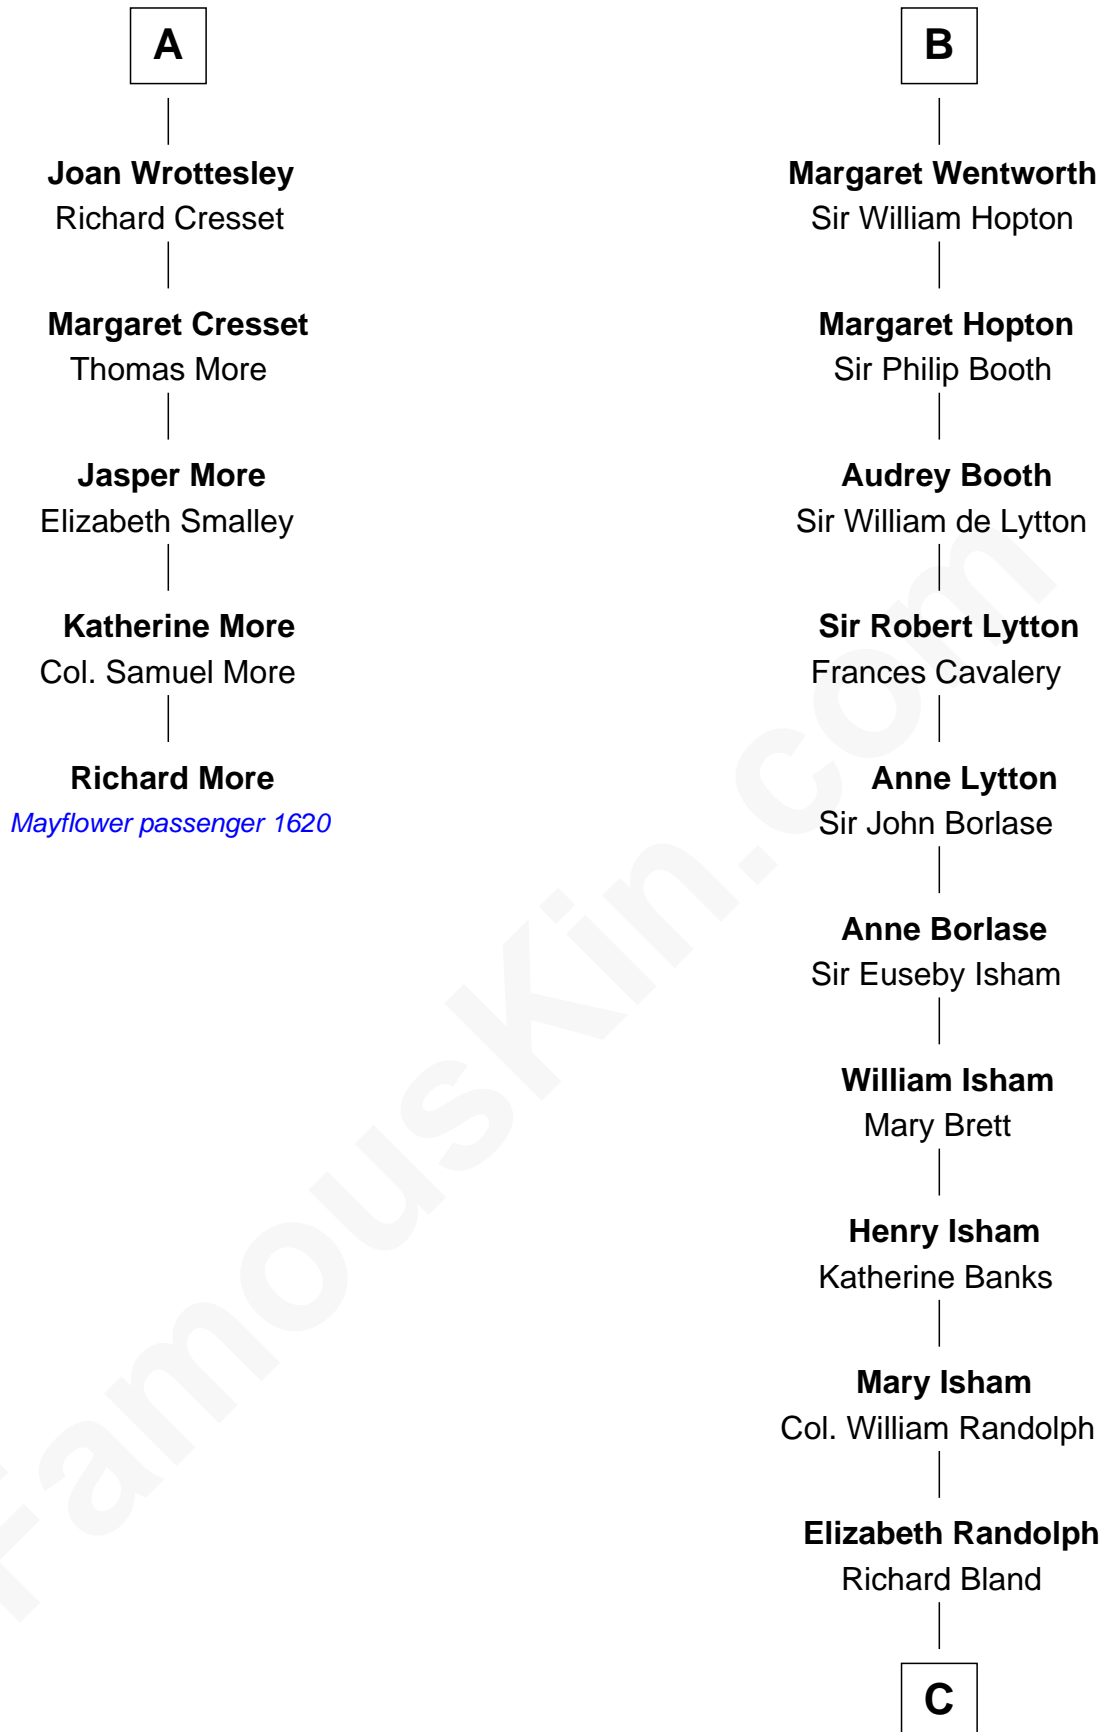

MAYFLOWER

FamousKin.com Relationship Chart of

Richard More

(c1614 - c1696) Mayflower passenger 1620

11th cousin 8 times removed of

Henry Lee III

9th Governor of Virginia

Sir William de Ferrers

Thomas de Berkeley
Katherine de Clyvedon

John Deincourt

Sir John Berkeley
Elizabeth Betteshorne

Sir William Deincourt
Milicent la Zouche

Elizabeth Berkeley
Sir John Sutton

Margaret Deincourt
Sir Robert de Tibetot

Sir Edmund Sutton
Matilda Clifford

Elizabeth de Tibetot
Sir Philip le Despencer

Dorothy Sutton
Richard Wrottesley

Margery Despencer
Sir Roger Wentworth

A

B

C

|
Mary Bland