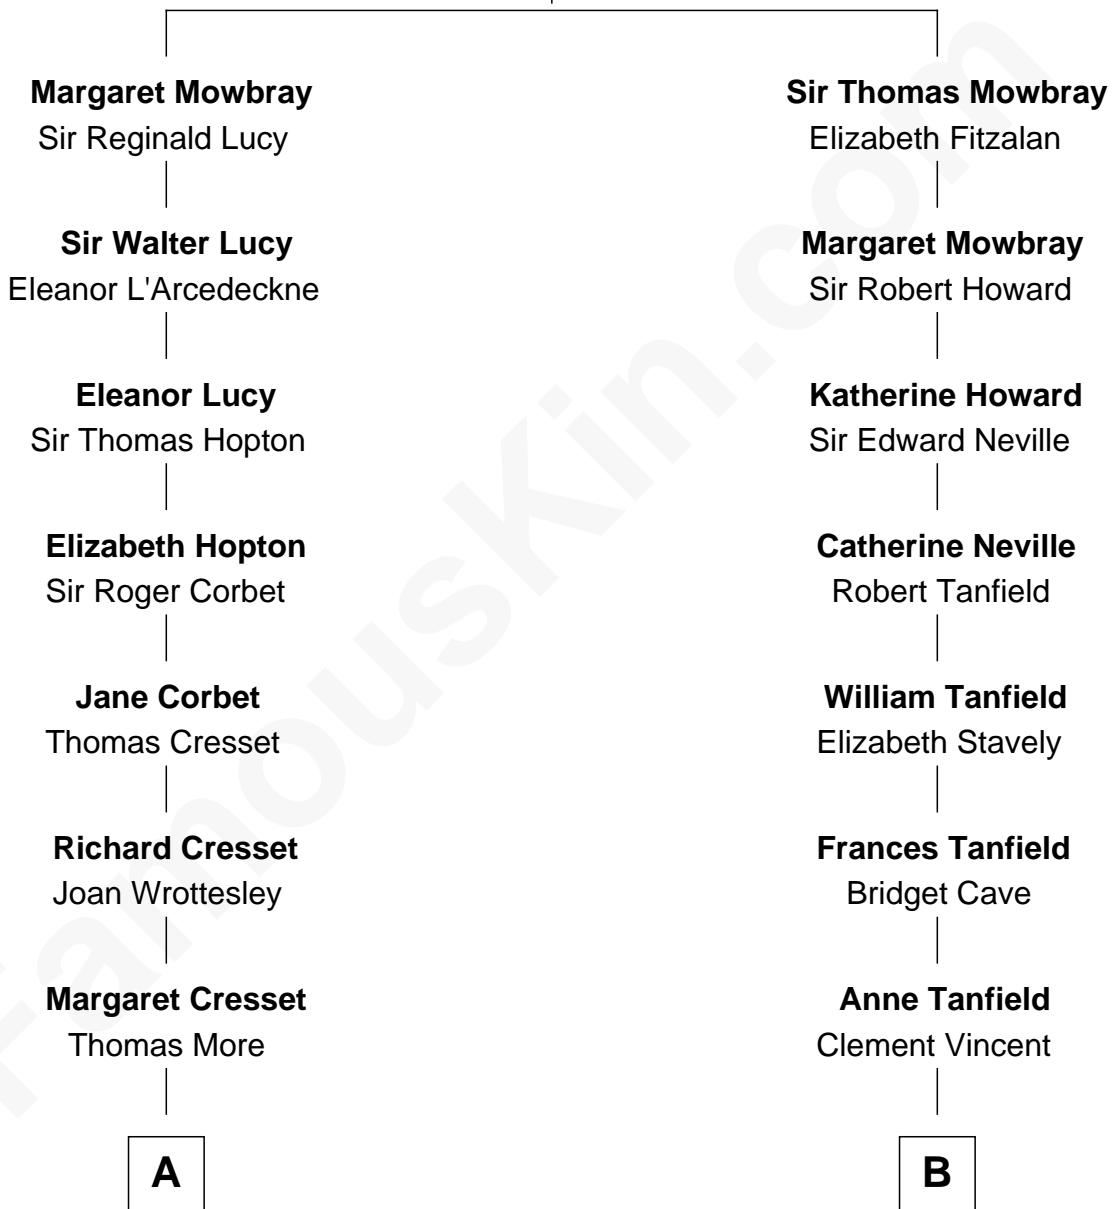

**MAYFLOWER**

# FamousKin.com Relationship Chart of **Richard More**

(c1614 - c1696) *Mayflower passenger 1620*

9th cousin 5 times removed of

**Henry Lee III**

*9th Governor of Virginia*

**John de Mowbray**  
Elizabeth de Segrave

**A**

**Jasper More**  
Elizabeth Smalley

**Katherine More**  
Col. Samuel More

**Richard More**  
*Mayflower passenger 1620*

**B**

**Elizabeth Vincent**  
Richard Lane

**Dorothy Lane**  
William Randolph

**Richard Randolph**  
Elizabeth Ryland

**Col. William Randolph**  
Mary Isham

**Elizabeth Randolph**  
Richard Bland

**Mary Bland**  
Henry Lee

**Col. Henry Lee**  
Lucy Grymes

**Henry Lee III**  
*Light-Horse Harry*