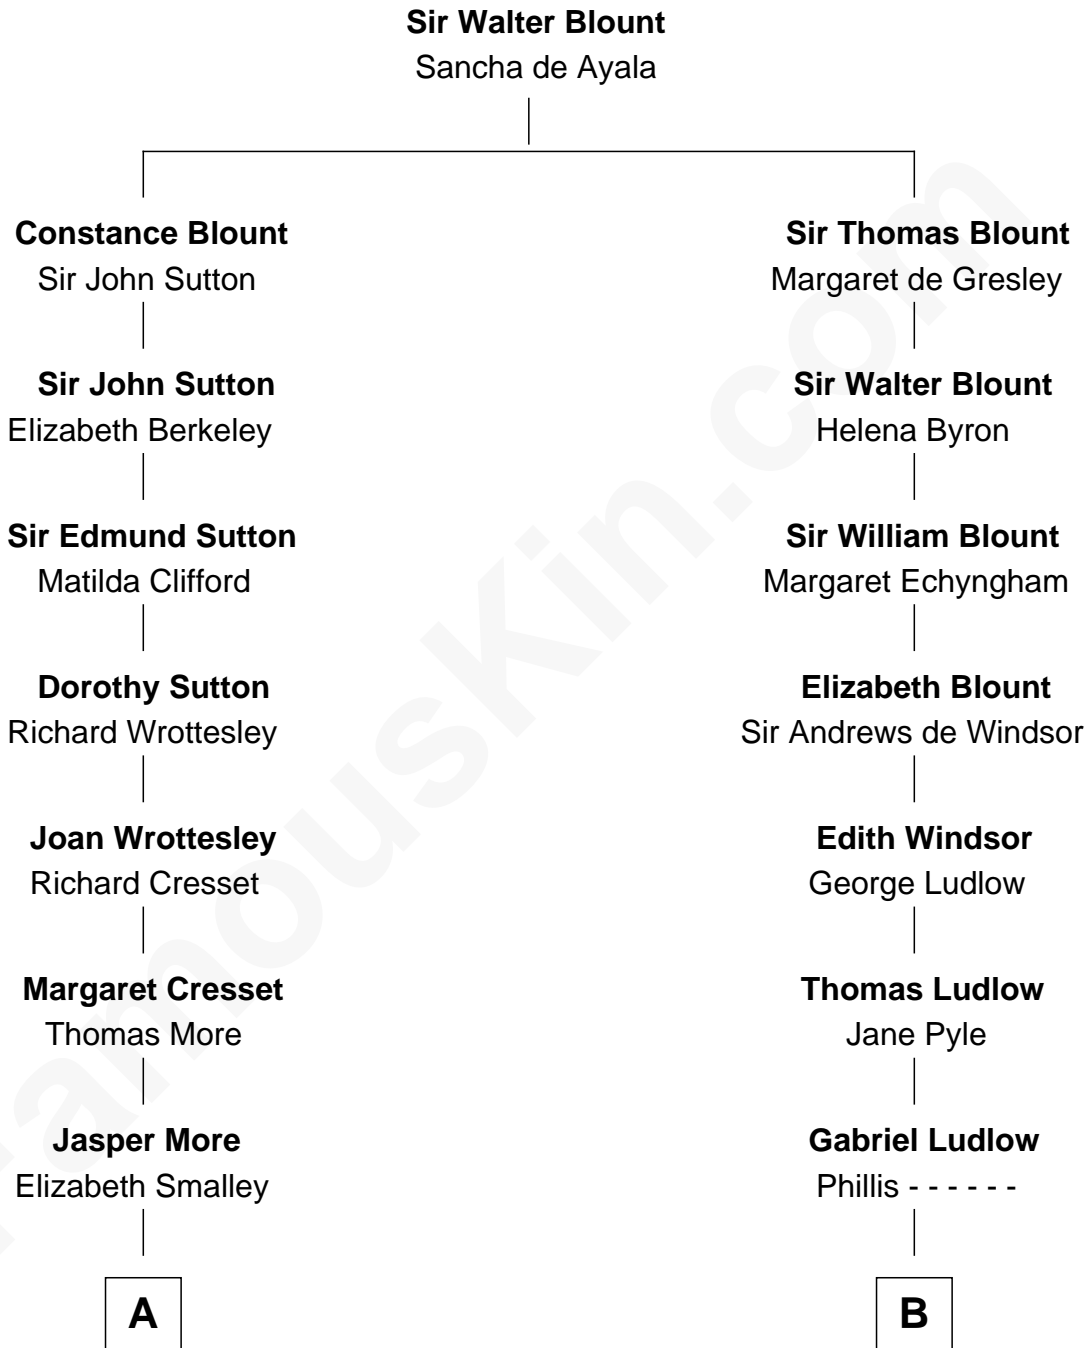

MAYFLOWER

FamousKin.com Relationship Chart of **Richard More**

(c1614 - c1696) *Mayflower* passenger 1620

8th cousin 4 times removed of

General Robert E. Lee

Confederate Army - U.S. Civil War

A

Katherine More
Col. Samuel More

Richard More
Mayflower passenger 1620

B

Sarah Ludlow
Col. John Carter

Col. Robert Carter
Judith Armistead

John Carter
Elizabeth Hill

Charles Carter
Anne Butler Moore

Anne Hill Carter
Maj. Gen. Henry Lee

General Robert E. Lee
Confederate Army - U.S. Civil War