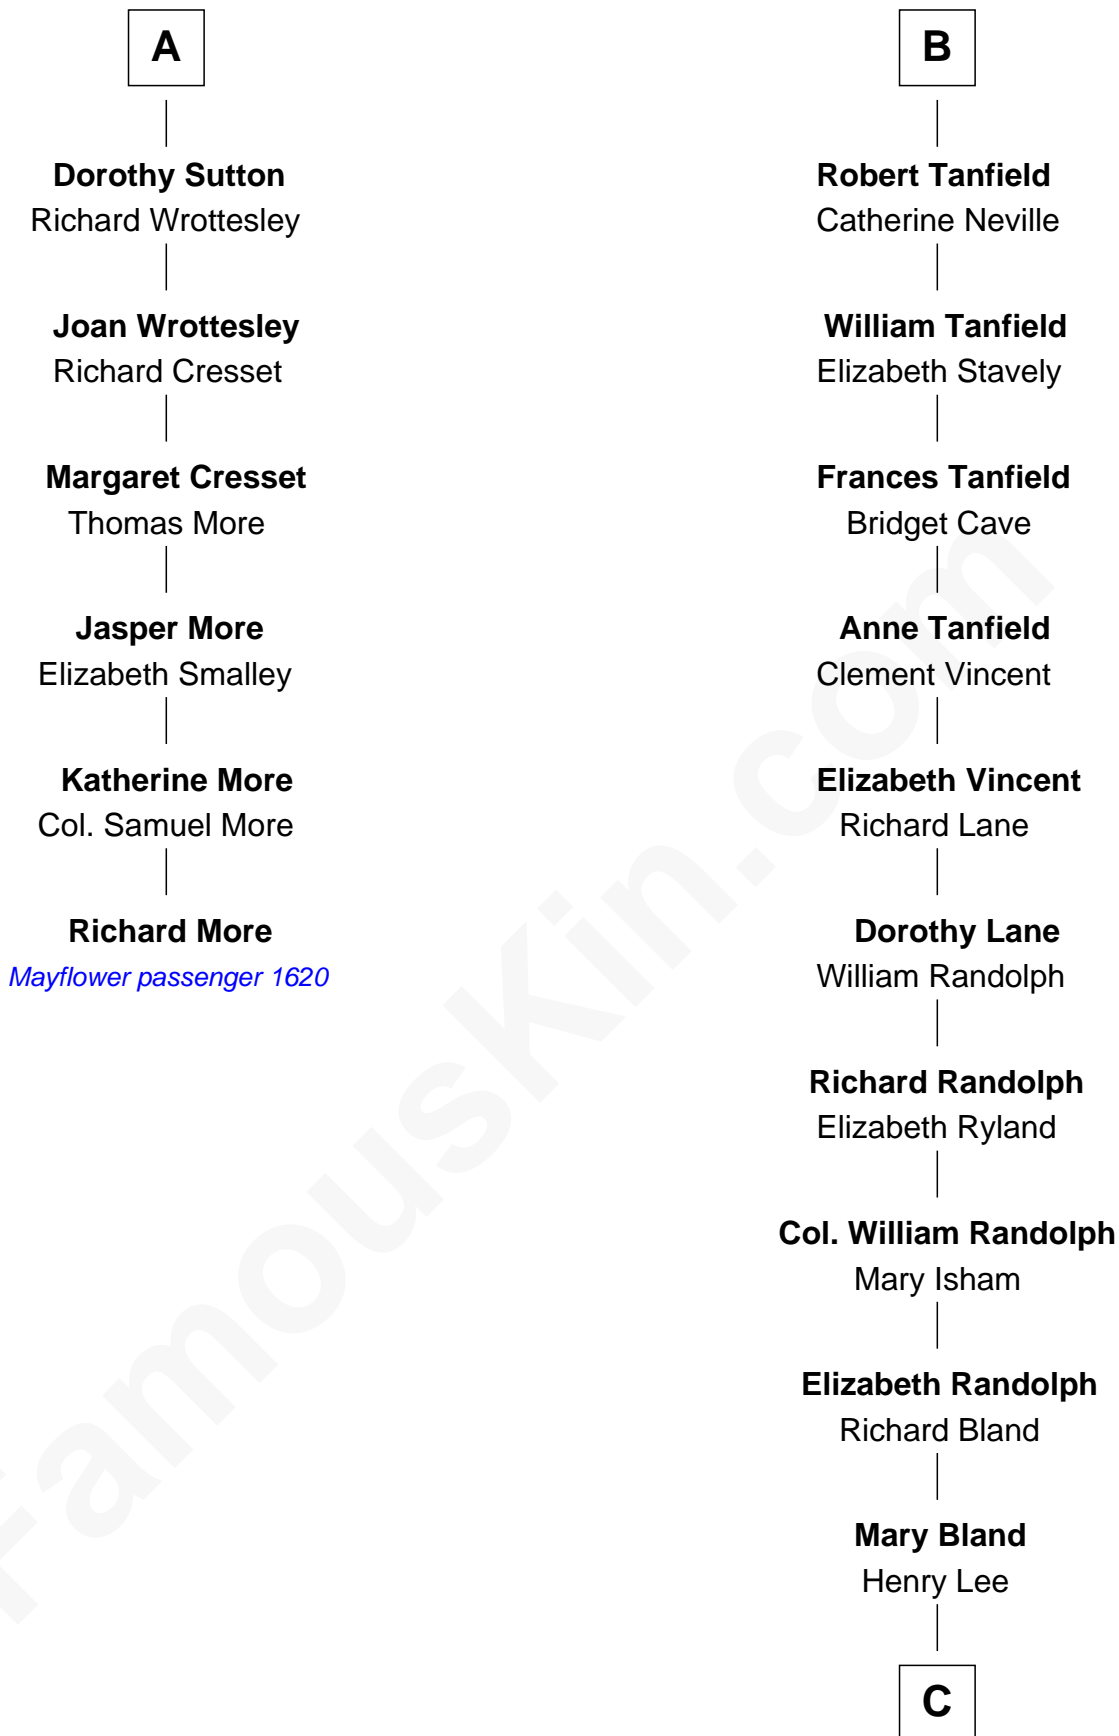

# FamousKin.com Relationship Chart of Richard More

(c1614 - c1696) Mayflower passenger 1620

12th cousin 7 times removed of

**General Robert E. Lee**

Confederate Army - U.S. Civil War

**Roger de Mortimer**

Joan de Geneville

**Sir Edmund Mortimer**  
Elizabeth de Badlesmere

**Sir Roger de Mortimer**  
Philippa de Montagu

**Edmund Mortimer**  
Philippa Plantagenet

**Elizabeth Mortimer**  
Sir Henry Percy

**Elizabeth Percy**  
Sir John Clifford

**Thomas Clifford**  
Joan Dacre

**Matilda Clifford**  
Sir Edmund Sutton

**A**

**Joan Moritmer**  
James Audley

**Joan Audley**  
Sir John Touchet

**John Touchet**  
-----

**John Touchet**  
Isabel -----

**James Touchet**  
Eleanor de Holland

**Elizabeth Touchet**  
Edward Brooke

**Elizabeth Brooke**  
Sir Robert Tanfield

**B**

**C**

Col. Henry Lee

Lucy Grymes

Maj. Gen. Henry Lee

Anne Hill Carter