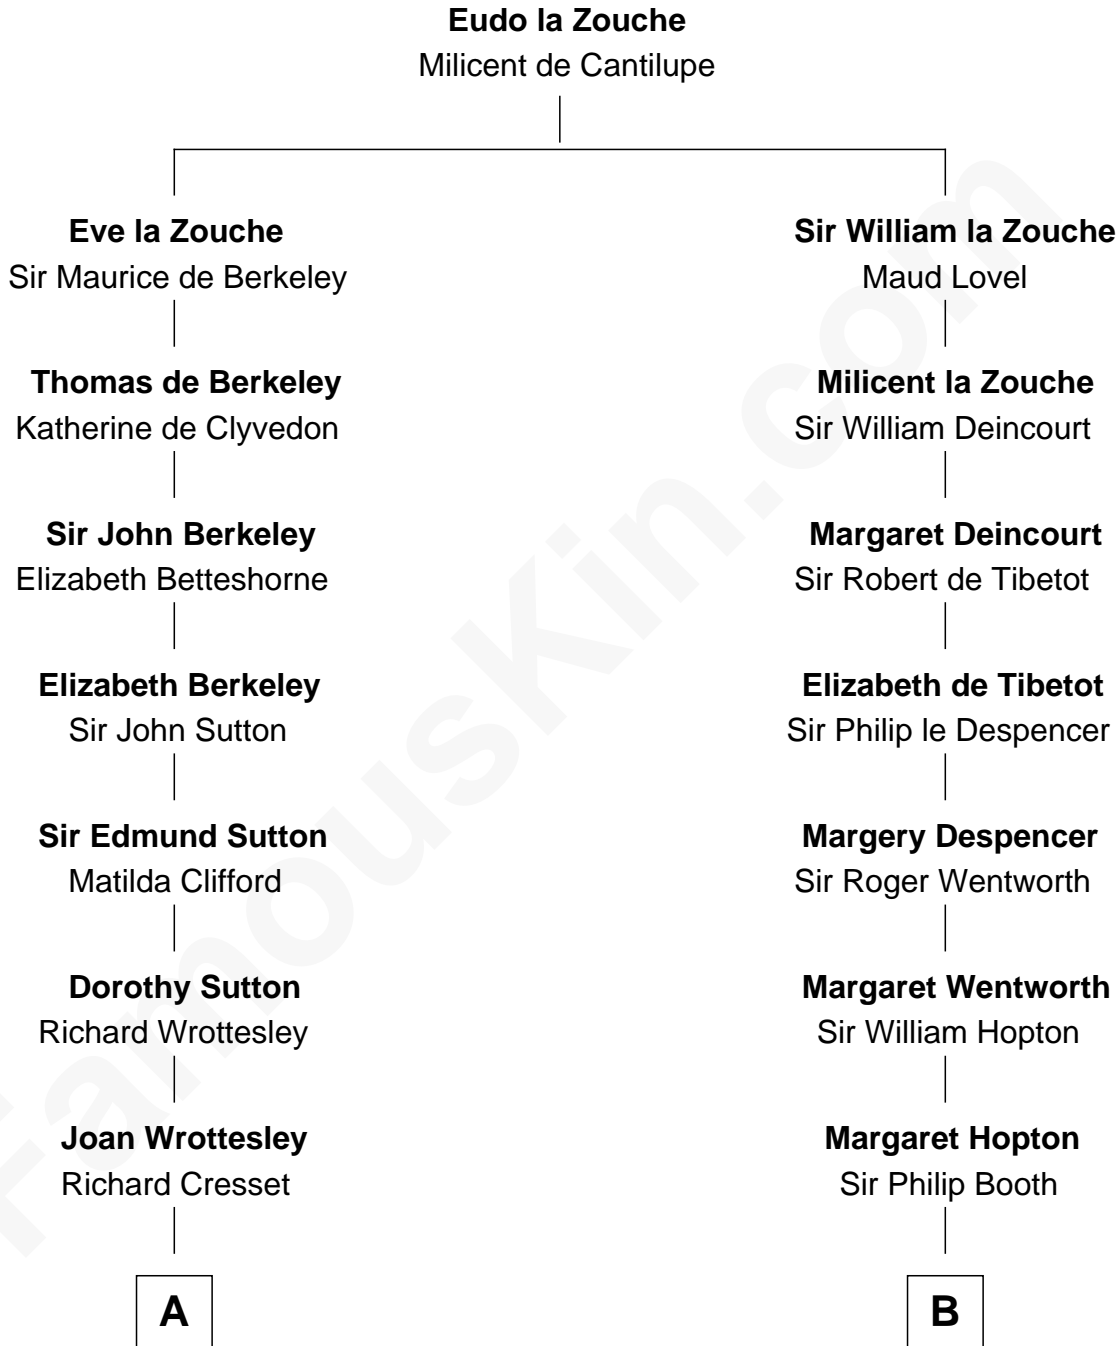

MAYFLOWER

FamousKin.com Relationship Chart of **Richard More**

(c1614 - c1696) *Mayflower passenger 1620*

10th cousin 8 times removed of

General Robert E. Lee

Confederate Army - U.S. Civil War

C

|
Maj. Gen. Henry Lee

Anne Hill Carter

|
General Robert E. Lee

Confederate Army - U.S. Civil War

FamousKin.com