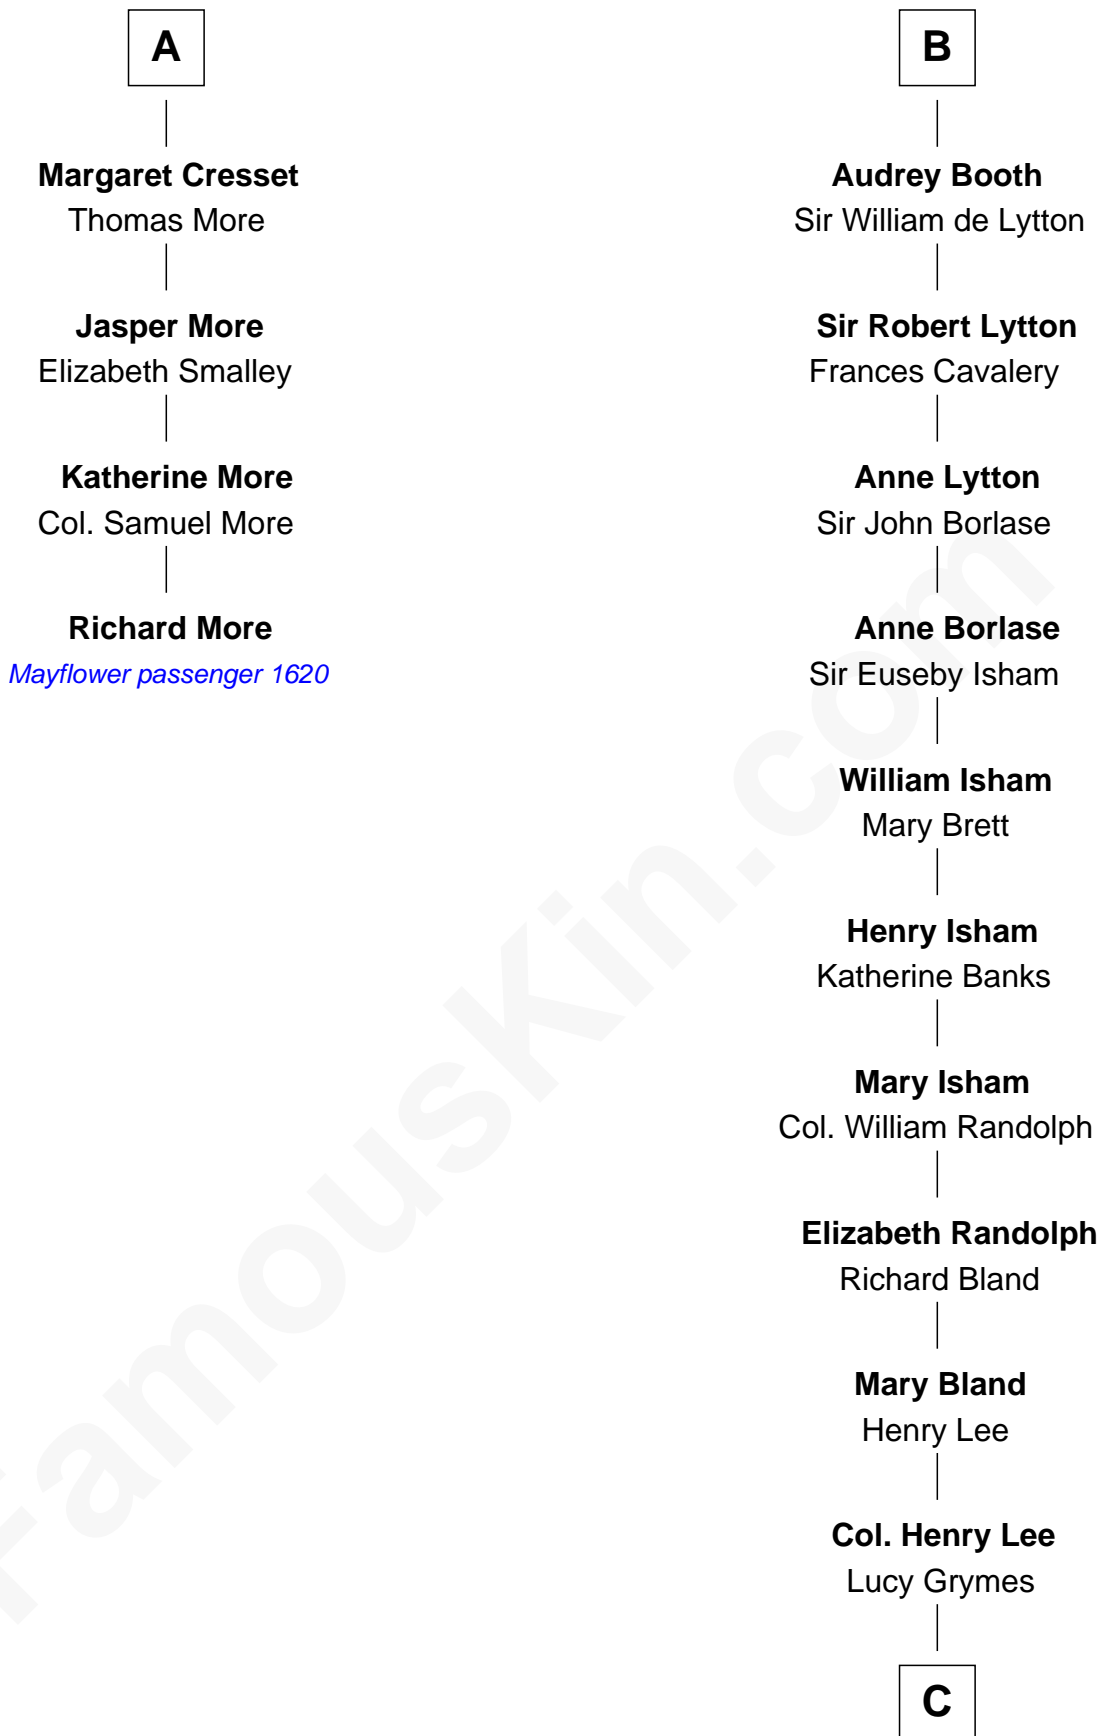

MAYFLOWER

FamousKin.com Relationship Chart of **Richard More**

(c1614 - c1696) *Mayflower passenger 1620*

10th cousin 8 times removed of

General Robert E. Lee

Confederate Army - U.S. Civil War

C

|
Maj. Gen. Henry Lee